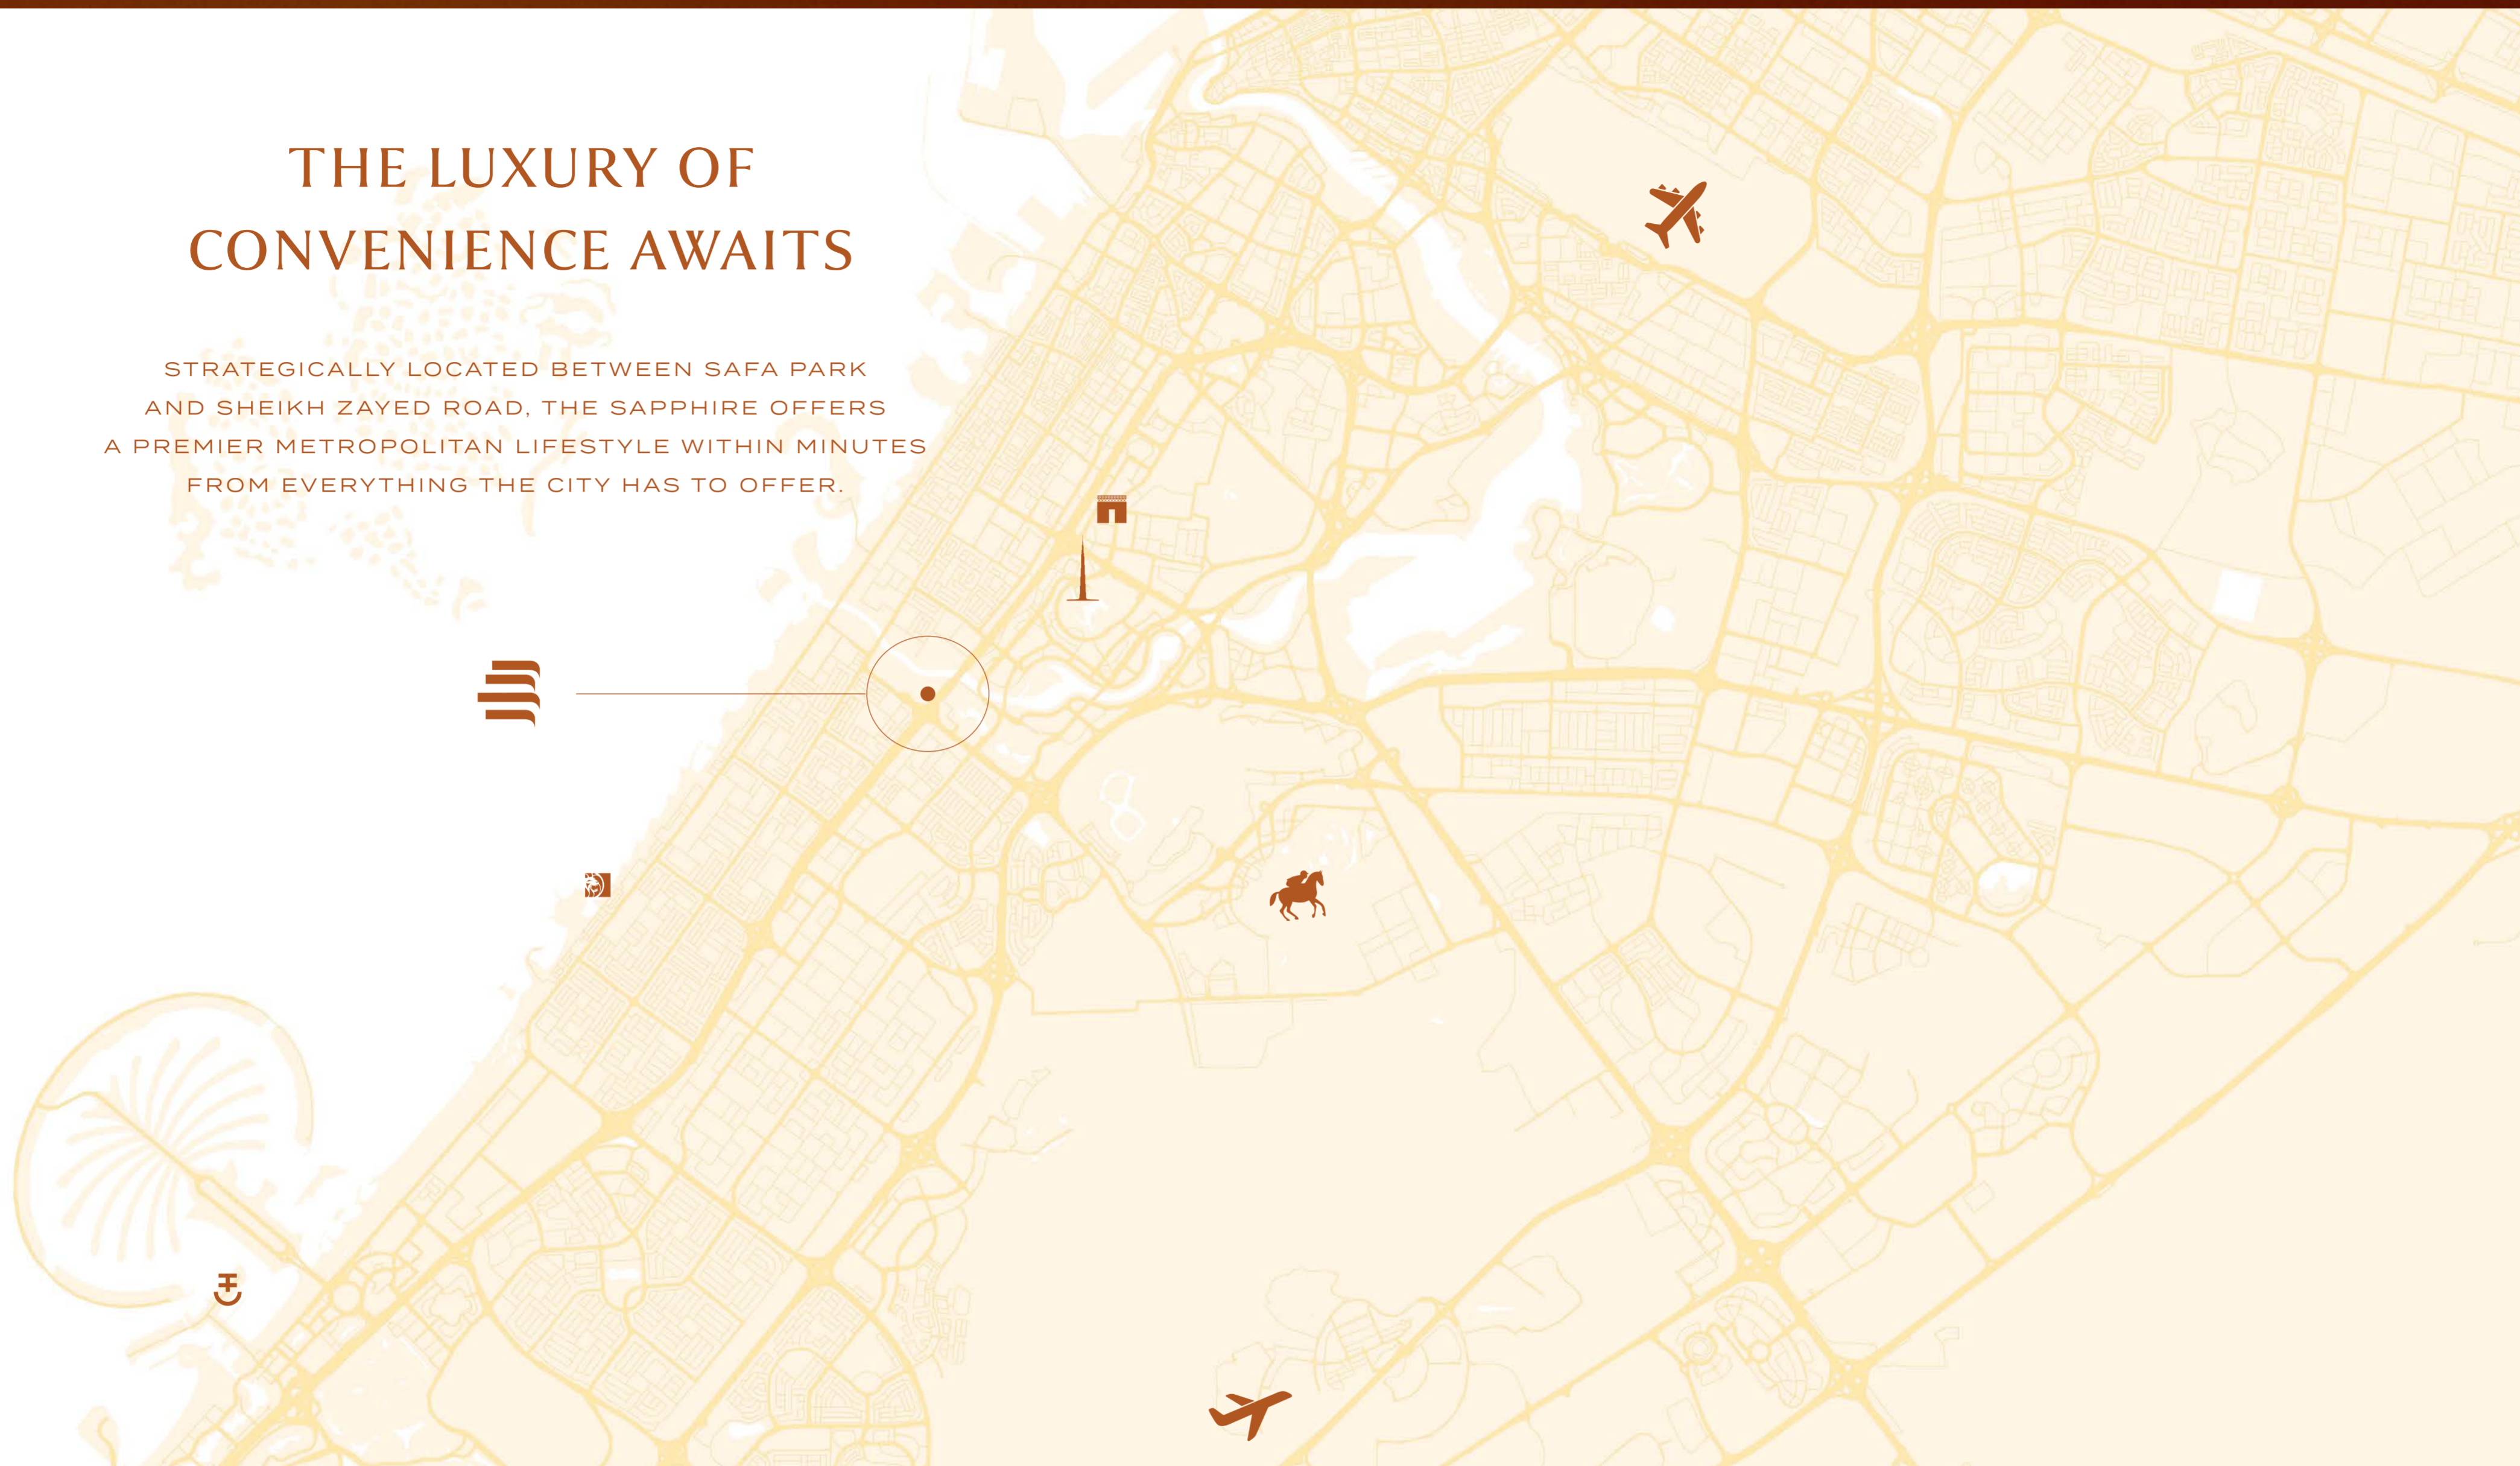

# EMBRACE ELEVATED URBAN SERENITY

RISING AGAINST THE DUBAI SKYLINE,  
THE SAPPHIRE, WITH ITS FLOWING LINES  
AND SWEEPING CURVES, IS AN ARCHITECTURAL  
MASTERPIECE THAT STANDS NOT ONLY AS  
A RESIDENCE, BUT AS A LANDMARK OF LUXURY.

# THE LUXURY OF CONVENIENCE AWAITS

STRATEGICALLY LOCATED BETWEEN SAFA PARK  
AND SHEIKH ZAYED ROAD, THE SAPPHIRE OFFERS  
A PREMIER METROPOLITAN LIFESTYLE WITHIN MINUTES  
FROM EVERYTHING THE CITY HAS TO OFFER.

7 MINS

BURJ KHALIFA

9 MINS

DUBAI  
INTERNATIONAL  
FINANCIAL CENTRE

10 MINS

THE STABLES  
DUBAI, MEYDAN

12 MINS

MGM RESORT  
ISLAND

14 MINS

DUBAI  
INTERNATIONAL  
AIRPORT

14 MINS

DUBAI HARBOUR

16 MINS

PALM JUMEIRAH

35 MINS

JETEX VIP  
TERMINAL