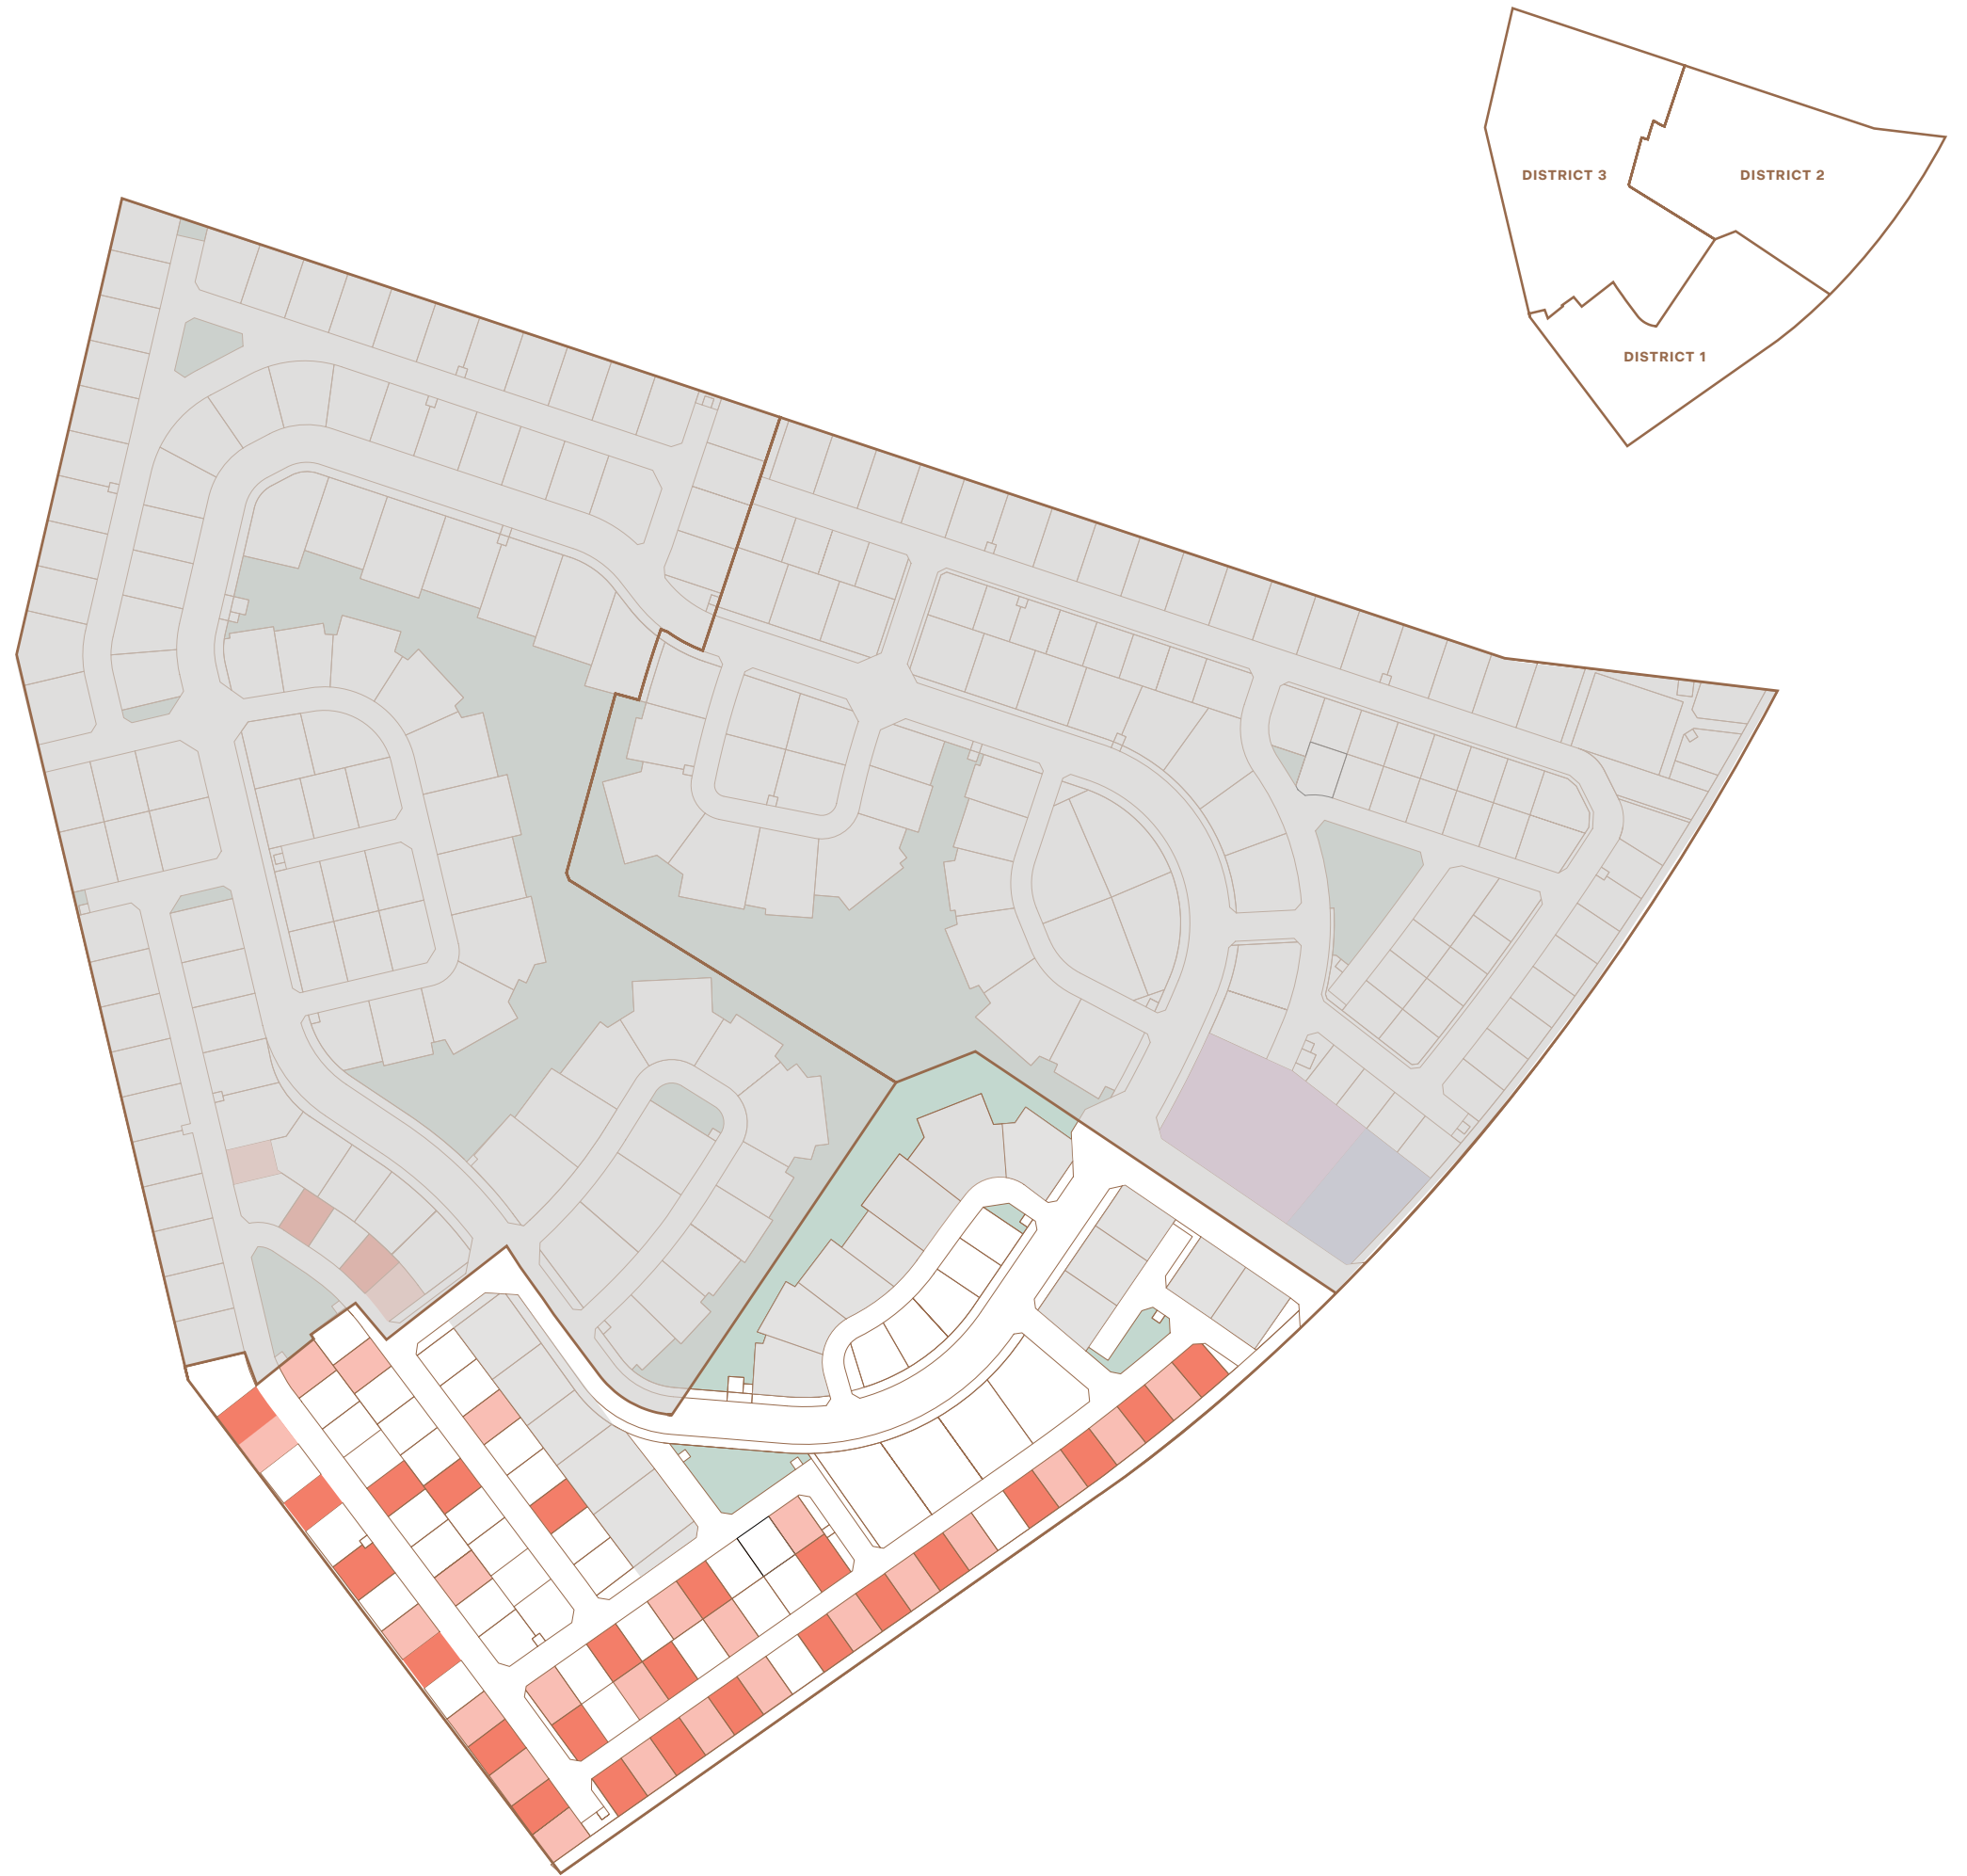

MAIA
5 Bedroom Villa

5 BEDROOM VILLAS

- BELLA - Type C
- MAIA - Type C

MAIA

5 Bedroom Villa
Type C

Ground Floor

AS PER DM

TOTAL OVERALL VILLA BUA
713 m² / 7,675 ft²

AS PER DM

TOTAL OVERALL VILLA BUA
713 m² / 7,675 ft²

INTERNAL AREA
79 m² / 848 ft²

AS PER DLD

TOTAL OVERALL VILLA BUA
610 m² / 6,564 ft²