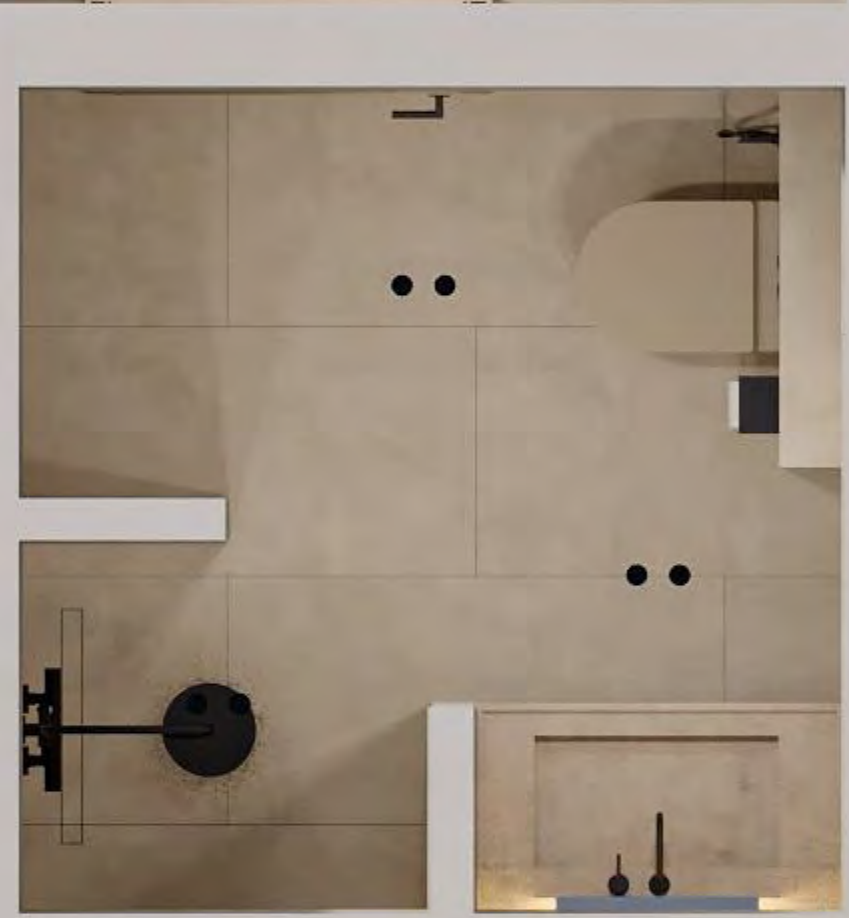

AL-REMAN BUILDING

STUDIO 01

Studio 01

Area = 34 m²

AL-REMAN BUILDING

2 BEDROOM TYPE

**THIRD
QUARTER**
DEVELOPMENTS