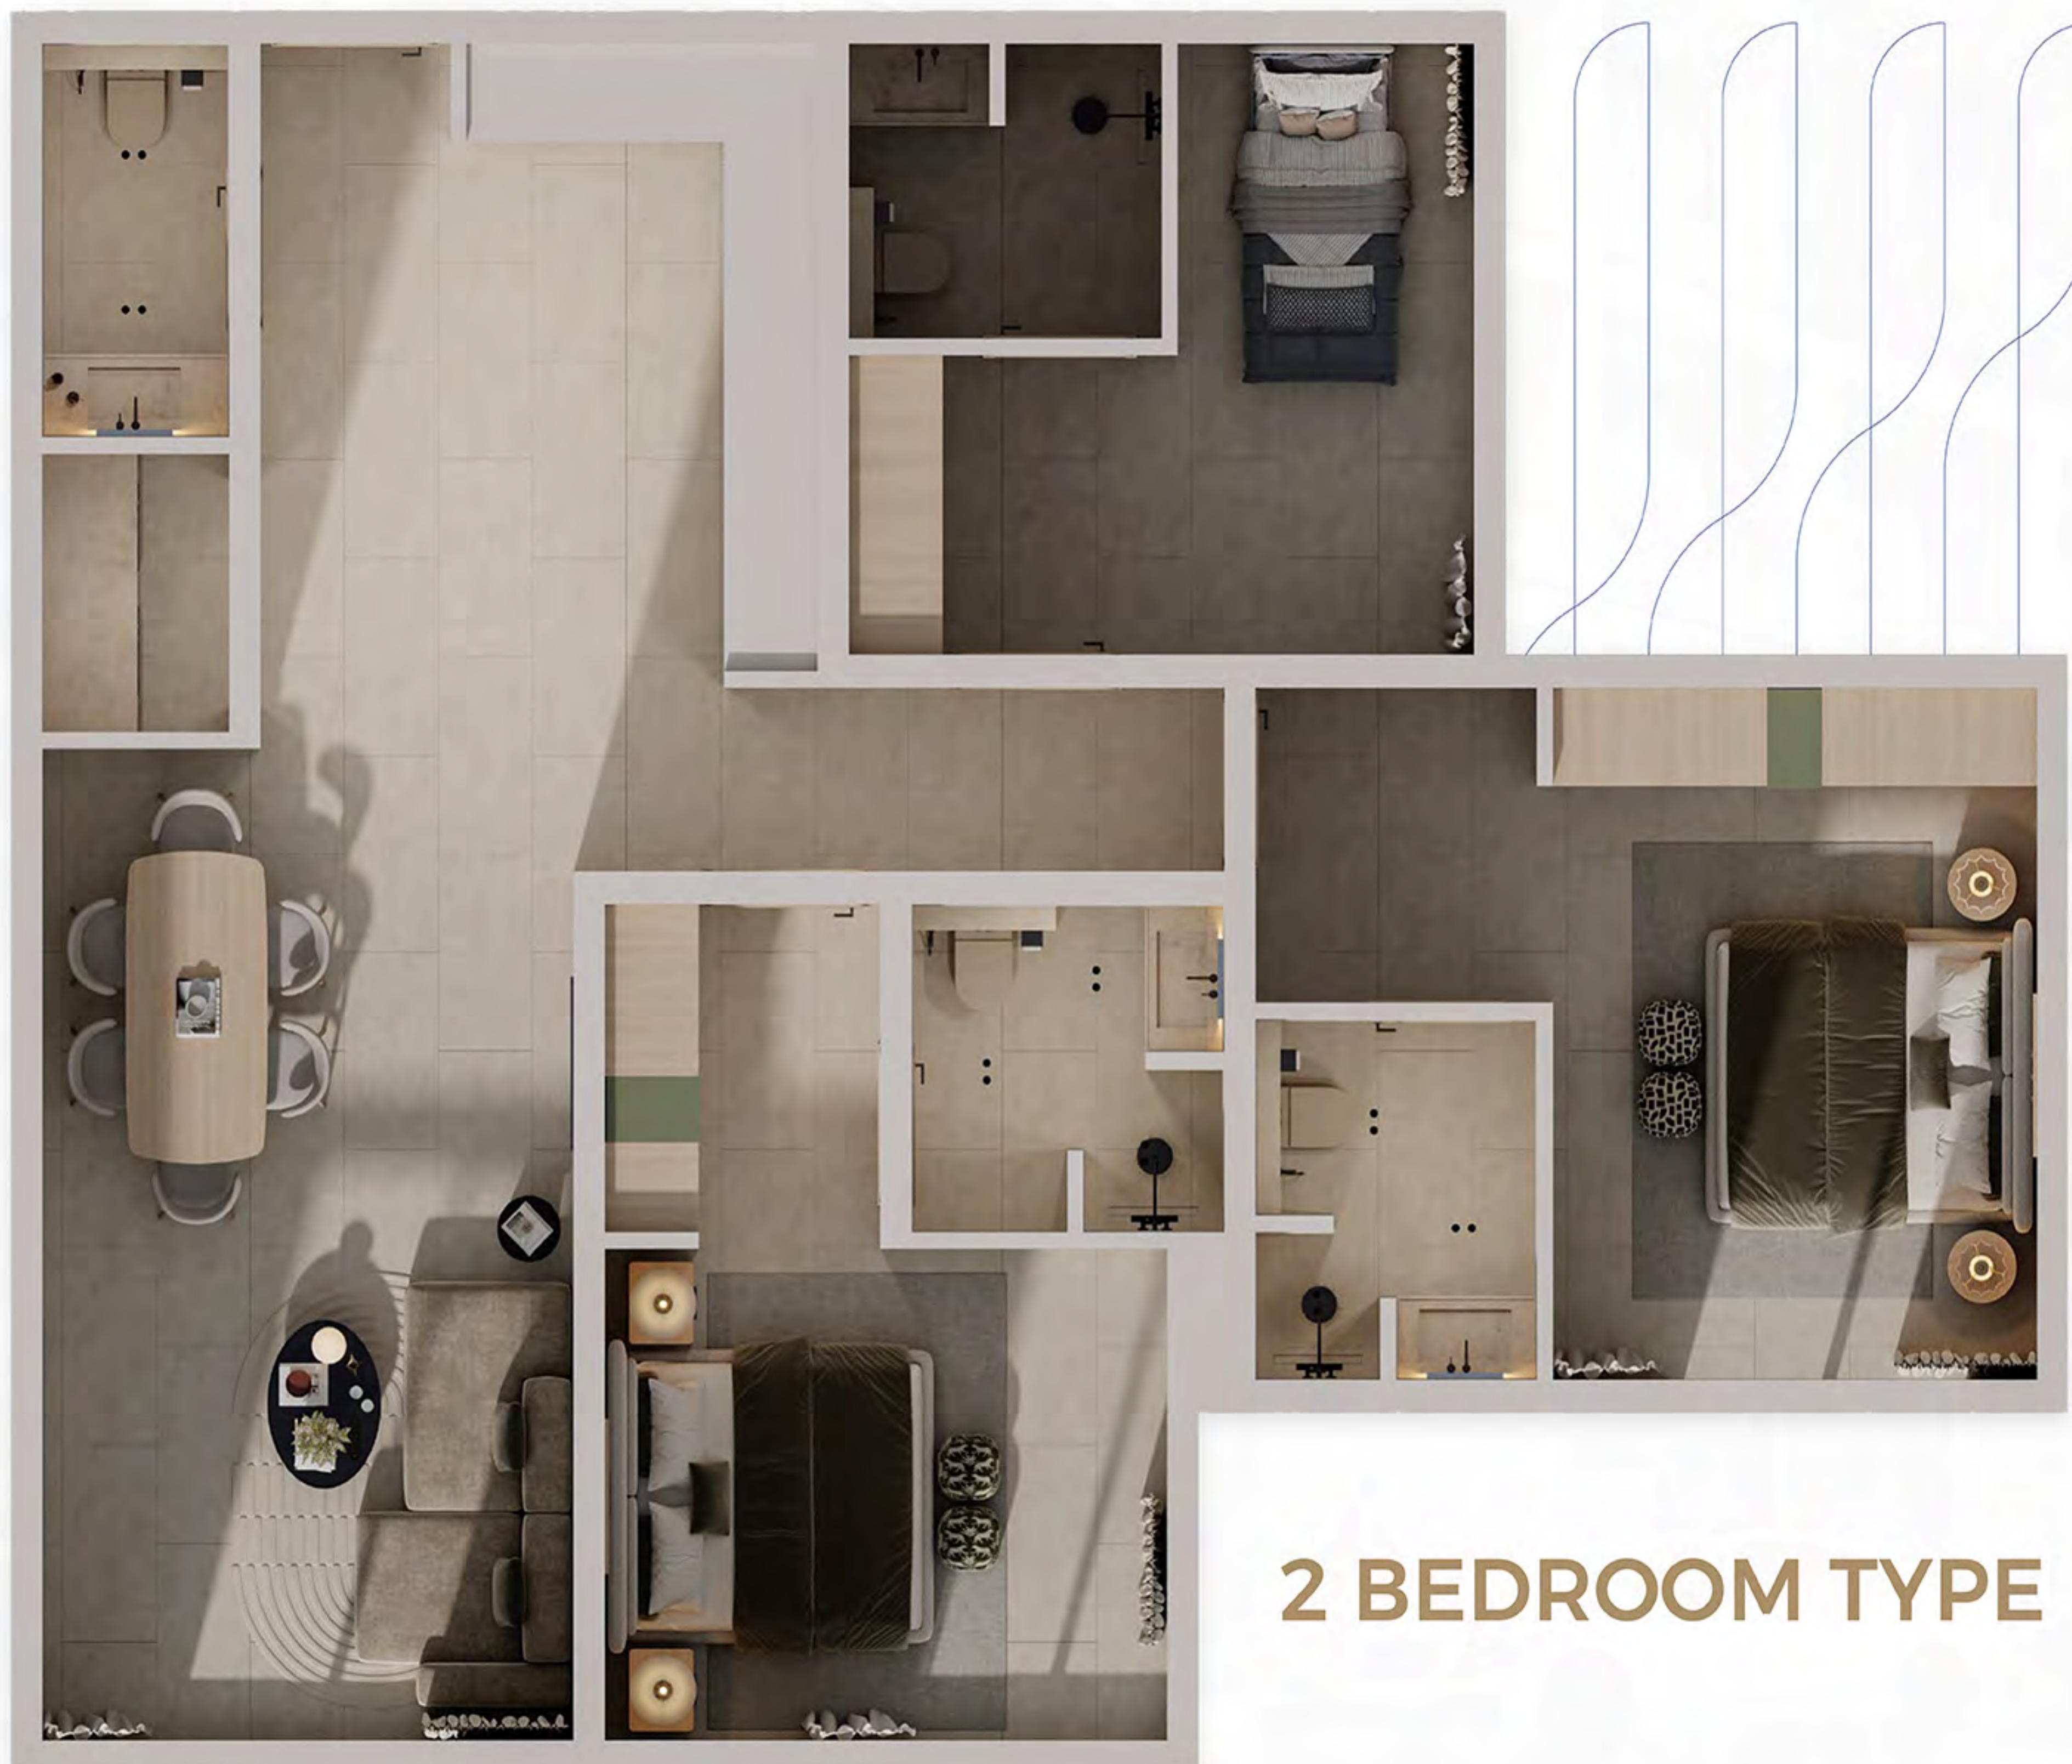

AL-REMAN BUILDING

STUDIO 01

Studio 01

Area = 34 m²

AL-REMAN BUILDING

2 BEDROOM TYPE

**THIRD
QUARTER**
DEVELOPMENTS