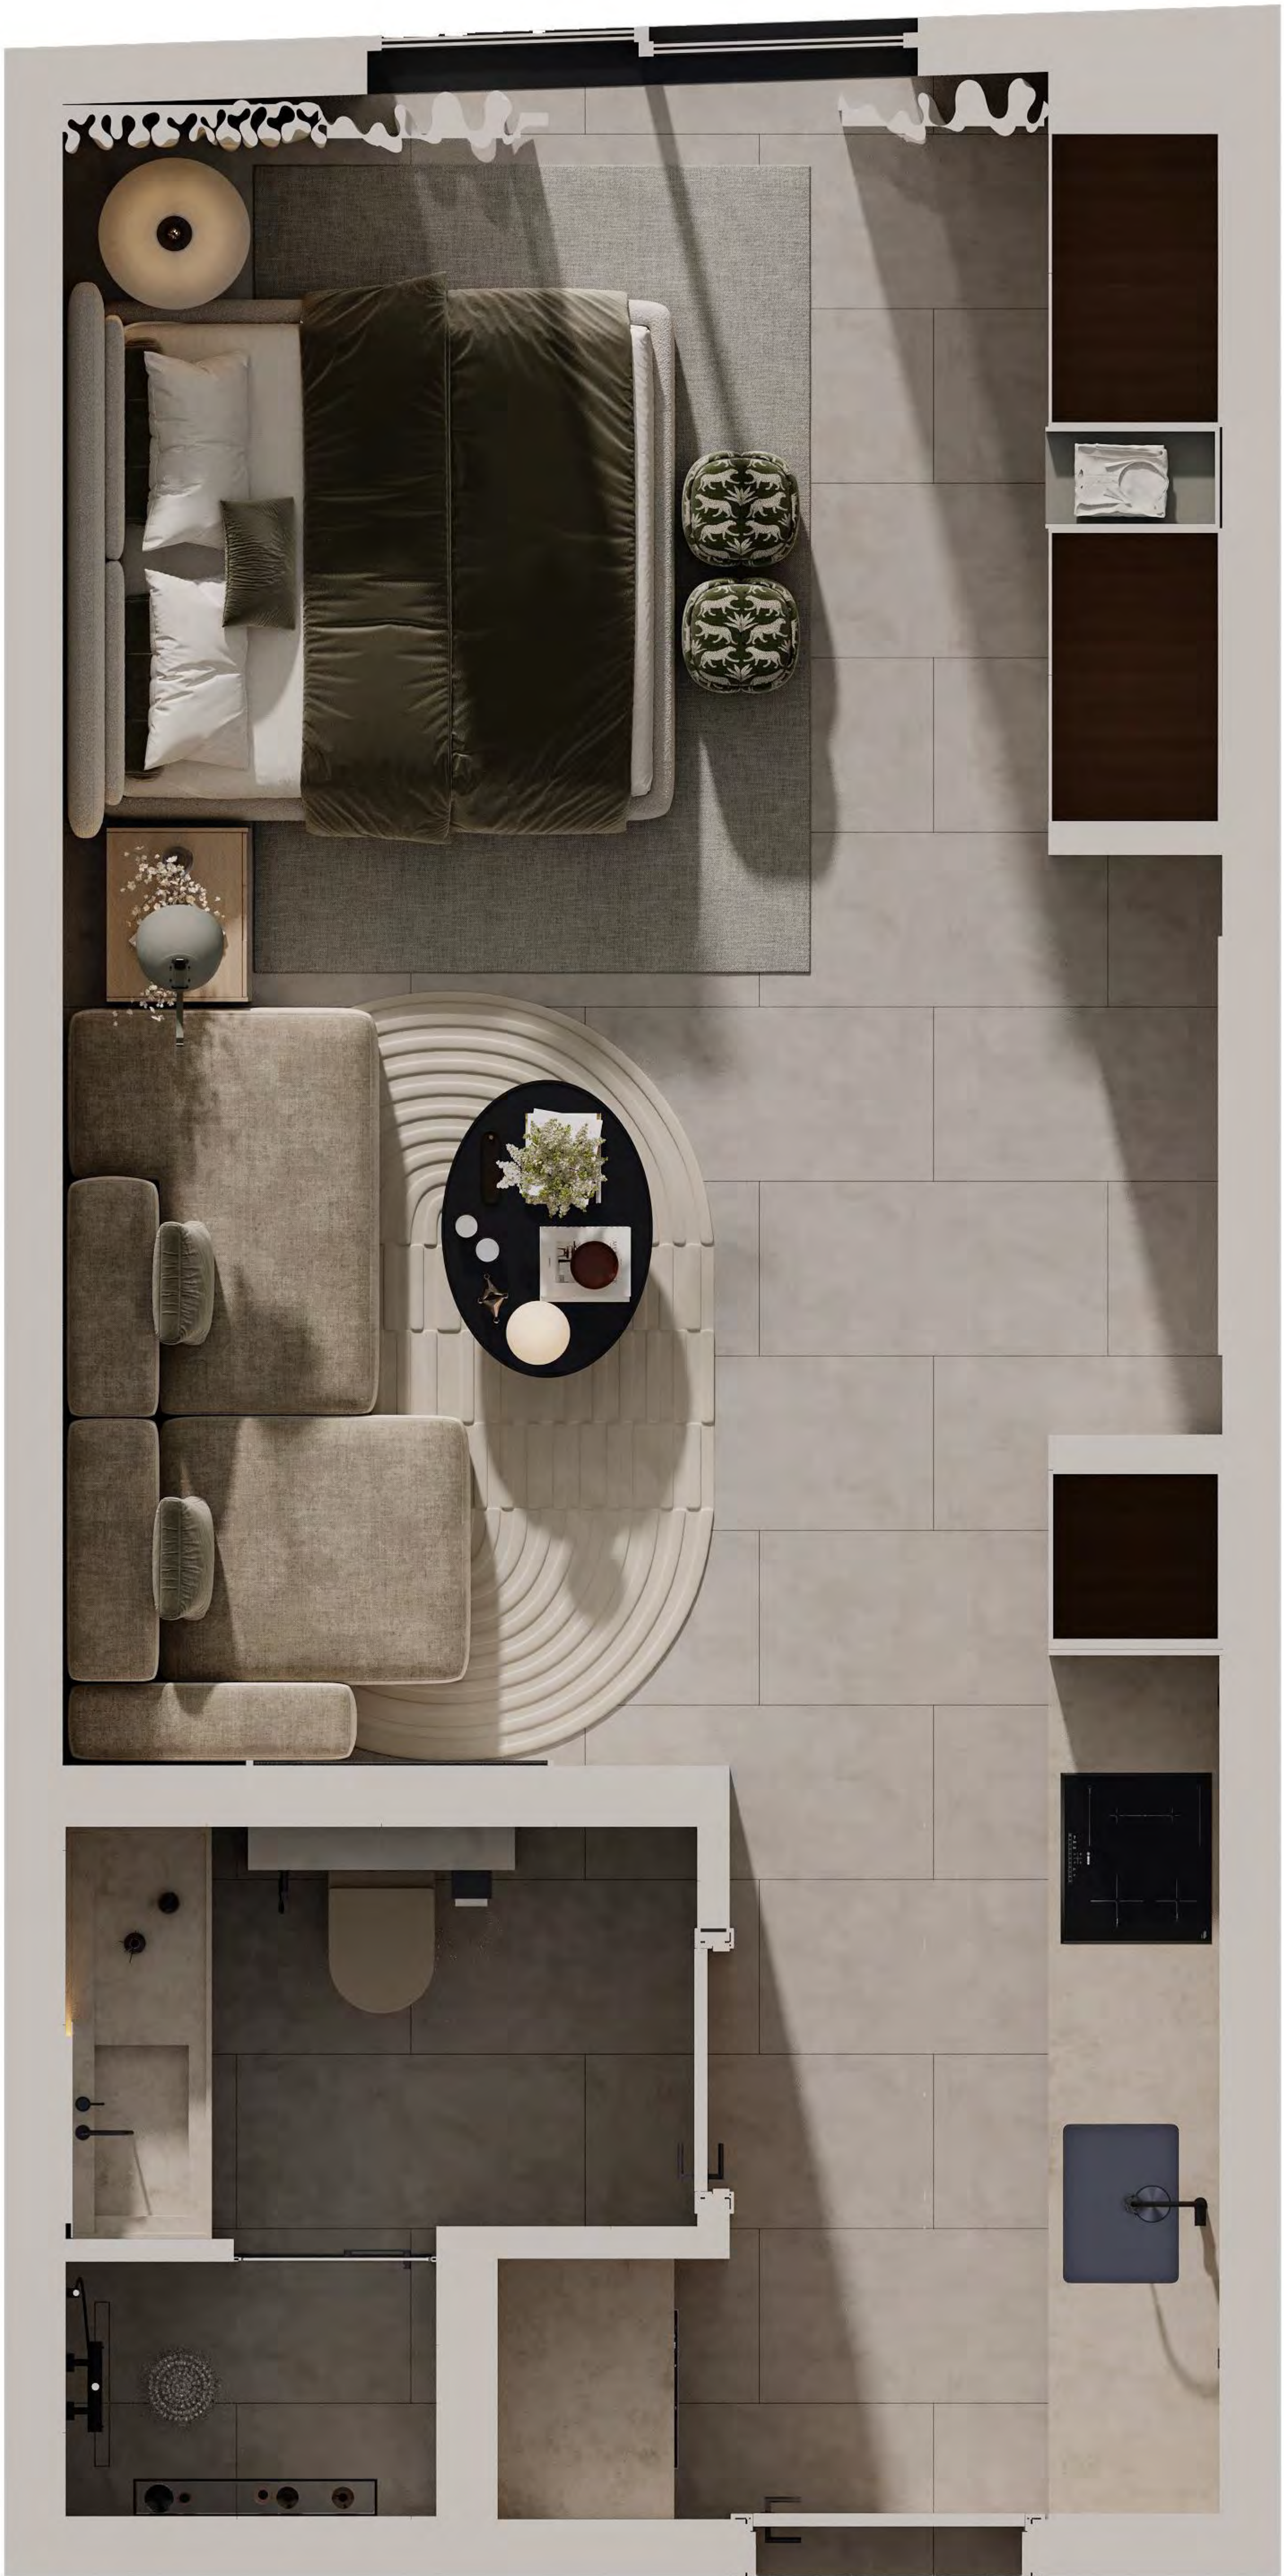

AL-REMAN BUILDING

STUDIO 01

Studio 01

Area = 34 m²

AL-REMAN BUILDING

2 BEDROOM TYPE

**THIRD
QUARTER**
DEVELOPMENTS