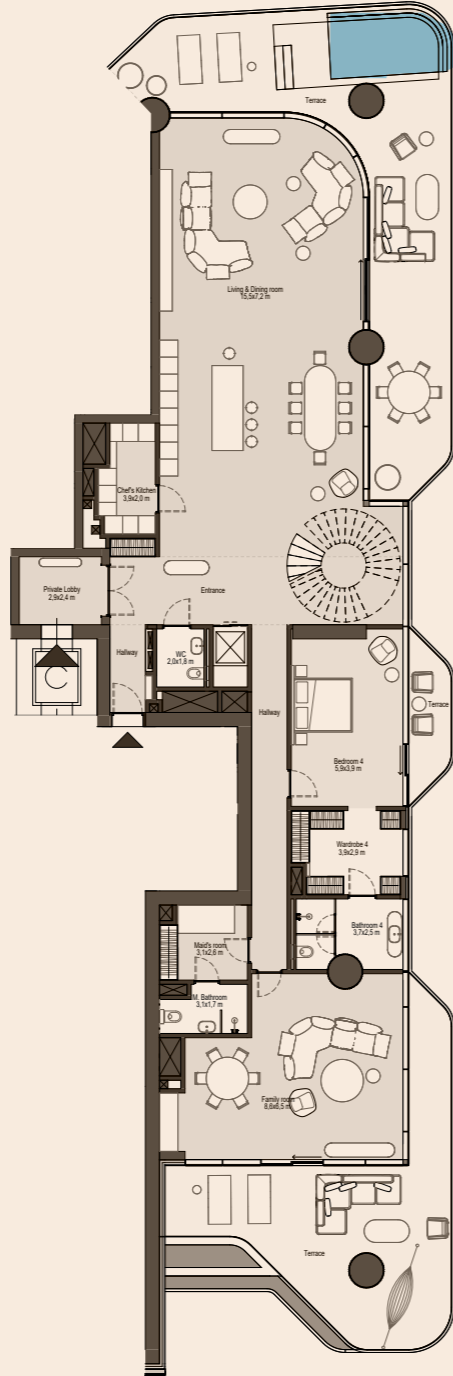

Living/Dining Room • Open-plan Kitchen • Family Room • Library & Study Room • Main Kitchen • Bedrooms: 4 • Dressing Rooms: 4 • Bathrooms: 4
• Powder Room • Laundry • Maid's Room • Private Lobby with 2 Lifts • Delivery & Service Entrance • Pool • Waterfall

4 BED
DUPLEX TYPE 5

Internal area: 568 m² 6,114 ft²
Balcony: 233 m² 2,505 ft²
Total area: 801 m² 8,619 ft²