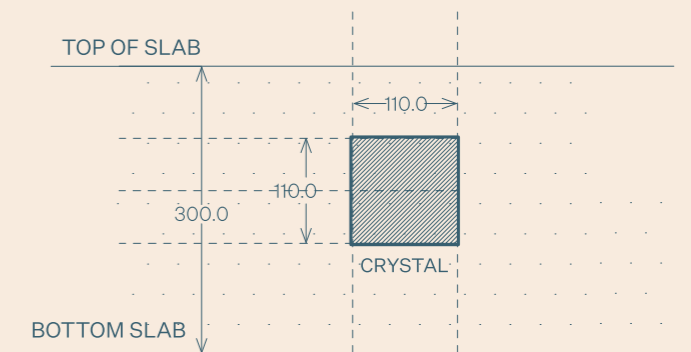

Positioning of the stones per floor

Isometric view.

Top view.

Crystals' positions in the columns

THE PYRAMID

Turns on the body's own natural healing system to reverse aging & activate dormant parts of our DNA.