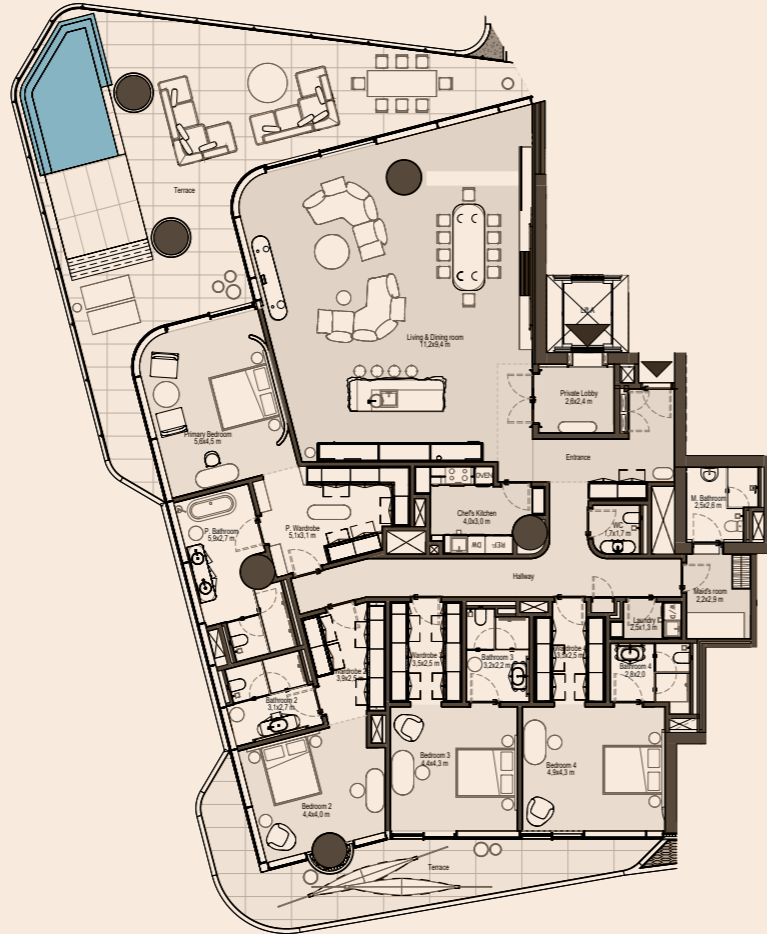

4 BED TYPE 1

Internal area: 382 m² 4,112 ft²
Balcony: 45 m² 1,564 ft²
Total area: 527m² 5,676 ft²