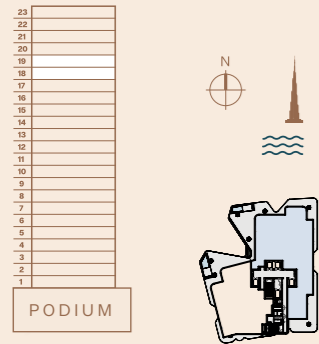

4 BED TYPE 3

Internal area: 503 m² 5,414 ft²
Balcony: 296 m² 3,184 ft²
Total area: 799 m² 8,598 ft²