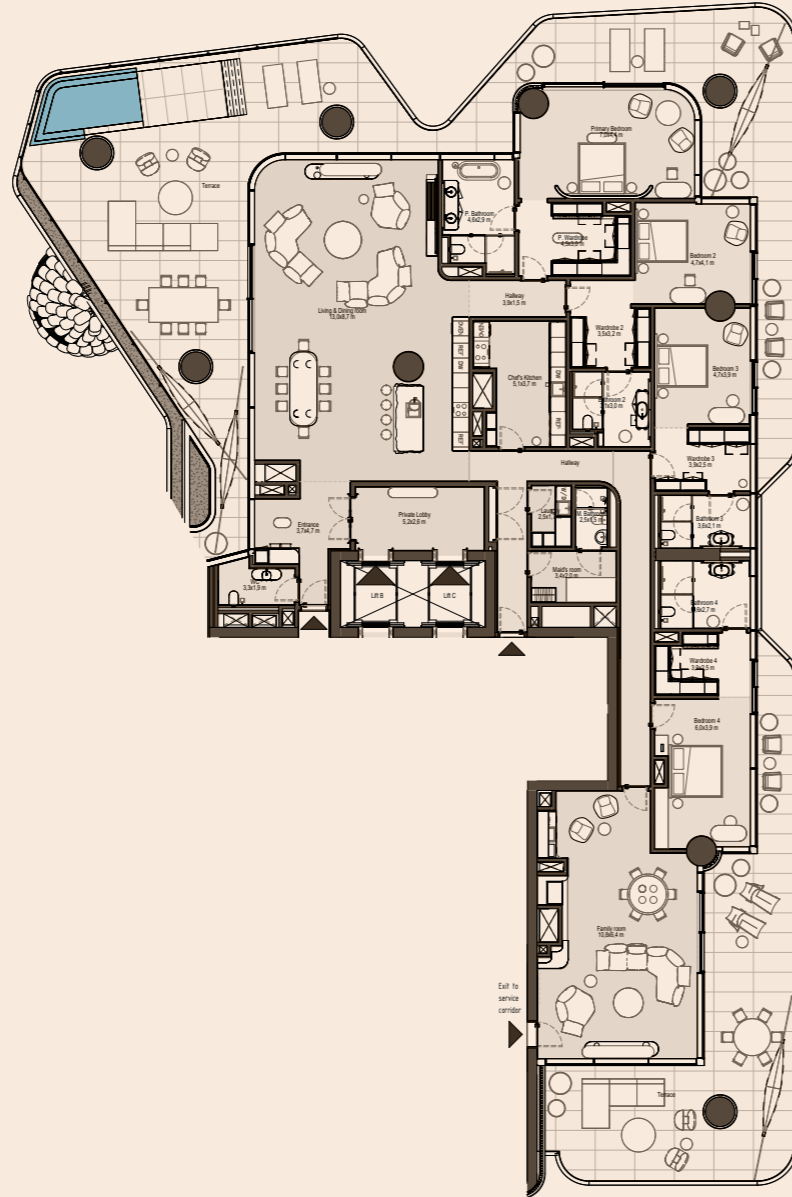

4 BED TYPE 3

Internal area: 503 m² 5,414 ft²
Balcony: 296 m² 3,184 ft²
Total area: 799 m² 8,598 ft²