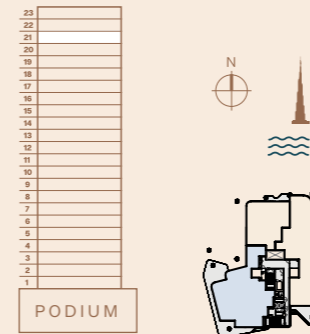

Living/Dining Room • Open-plan Kitchen • Family Room • Library & Study Room • Main Kitchen • Bedrooms: 5 • Dressing Rooms: 5 • Bathrooms: 5
• Powder Room • Laundry • Maid's Room • Private Lobby with 2 Lifts • Delivery & Service Entrance • Pool • Waterfall • Sky Lounge Nest

5 BED
DUPLIX TYPE 1

Internal area: 580 m² 6,243 ft²
Balcony: 351 m² 3,774 ft²
Total area: 931 m² 10,017 ft²

Level 2