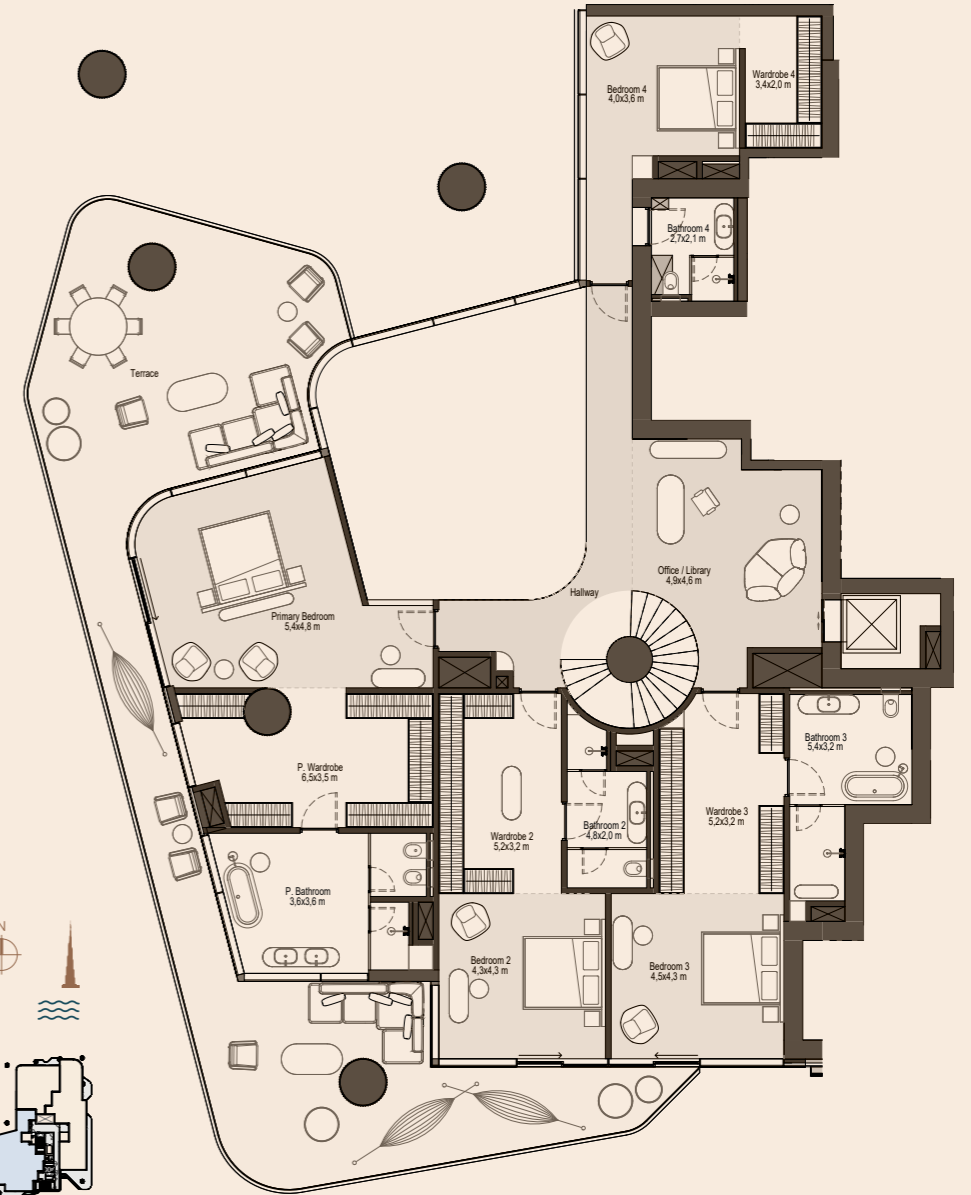

Living/Dining Room • Open-plan Kitchen • Family Room • Library & Study Room • Main Kitchen • Bedrooms: 5 • Dressing Rooms: 5 • Bathrooms: 5
• Powder Room • Laundry • Maid's Room • Private Lobby with 2 Lifts • Delivery & Service Entrance • Pool • Waterfall • Sky Lounge Nest

5 BED
DUPLIX TYPE 1

Internal area: 580 m² 6,243 ft²
Balcony: 351 m² 3,774 ft²
Total area: 931 m² 10,017 ft²

Level 2