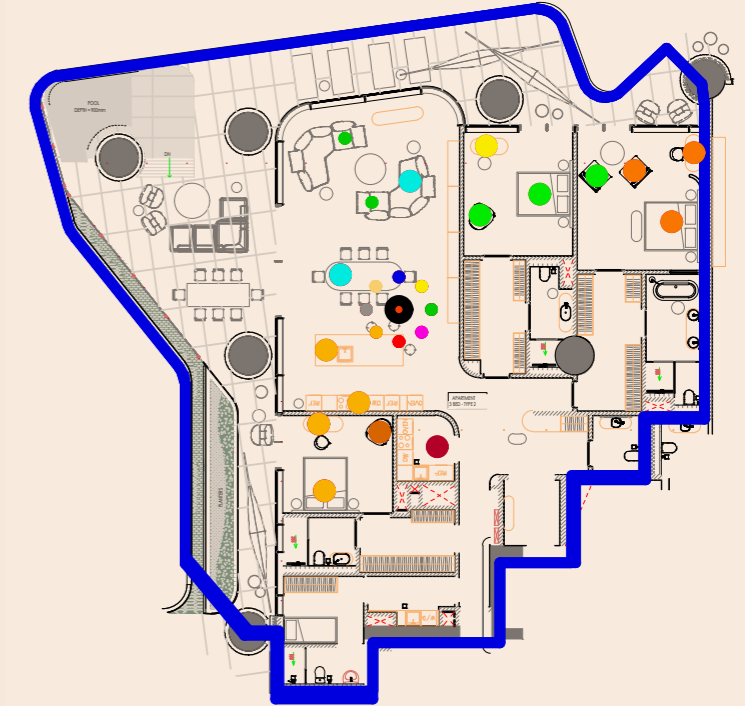

Together, these elements create a sanctuary that promotes beneficial energies, fostering a harmonious and fulfilling life for all who reside within.

CRYSTAL RECOMMENDATION FOR LEVEL 2

TABLE - 1	
SIZE (mm) :- 200 (L) x 200 (W) x 125 (T)	
TYPE OF CRYSTALS	
●	Moon Stone
●	Aquamarine
●	Green Jade
●	Aquamarine
●	Citrine & Clear Quartz
●	Malachite
●	Sunstone (Orange)
●	Rose Quartz
●	Carnelian
●	Red Jasper
●	Tiger's Eye
●	Black Tourmaline
●	Lapis Lazuly
●	Salenite (For Slabs)

TABLE - 2

Type	Location	Size
○	Salenite Crystal (Base & Middle of columns)	200 (L) x 200 (W) x 200 (T)
△	Vaastu Devayah Pyramid (Centre of Apartment)	6" x 6" x 6"

عَيَاة
WAY OF WATER
DUBAI

DEVELOPED BY R·EVOLUTION