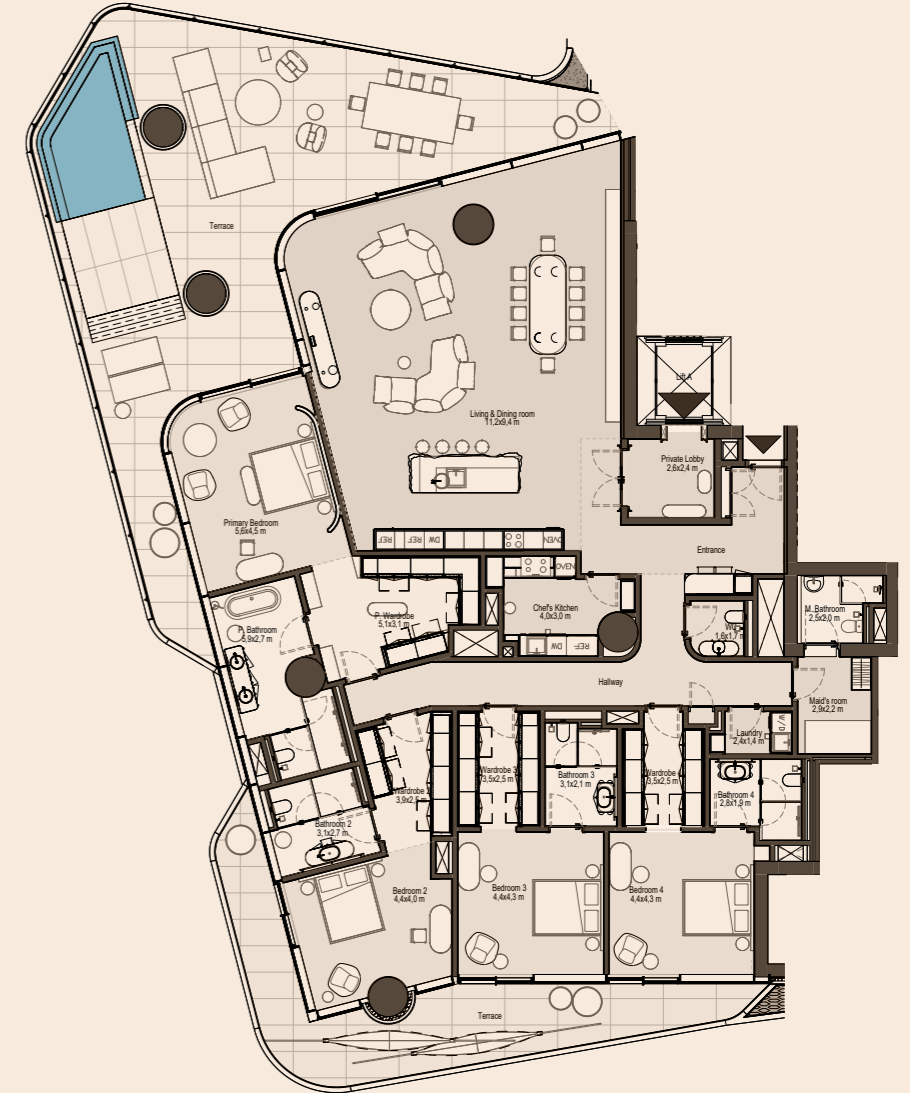

4 BED TYPE 4

Internal area: 378 m² 4,069 ft²
Balcony: 153 m² 1,700 ft²
Total area: 531 m² 5,716 ft²