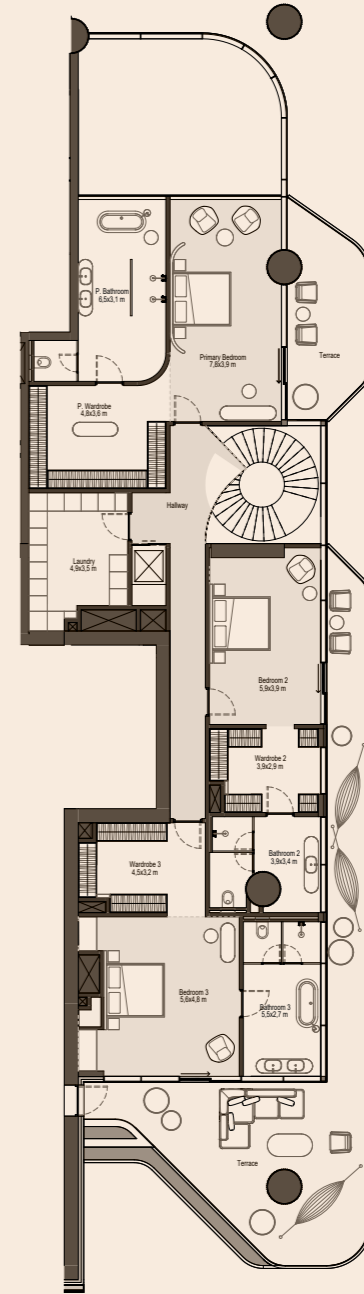

Living/Dining Room • Open-plan Kitchen • Family Room • Library & Study Room • Main Kitchen • Bedrooms: 4 • Dressing Rooms: 4 • Bathrooms: 4
• Powder Room • Laundry • Maid's Room • Private Lobby with 2 Lifts • Delivery & Service Entrance • Pool • Waterfall

4 BED
DUPLEX TYPE 5

Internal area: 568 m² 6,114 ft²
Balcony: 233 m² 2,505 ft²
Total area: 801 m² 8,619 ft²

Level 1

Level 2