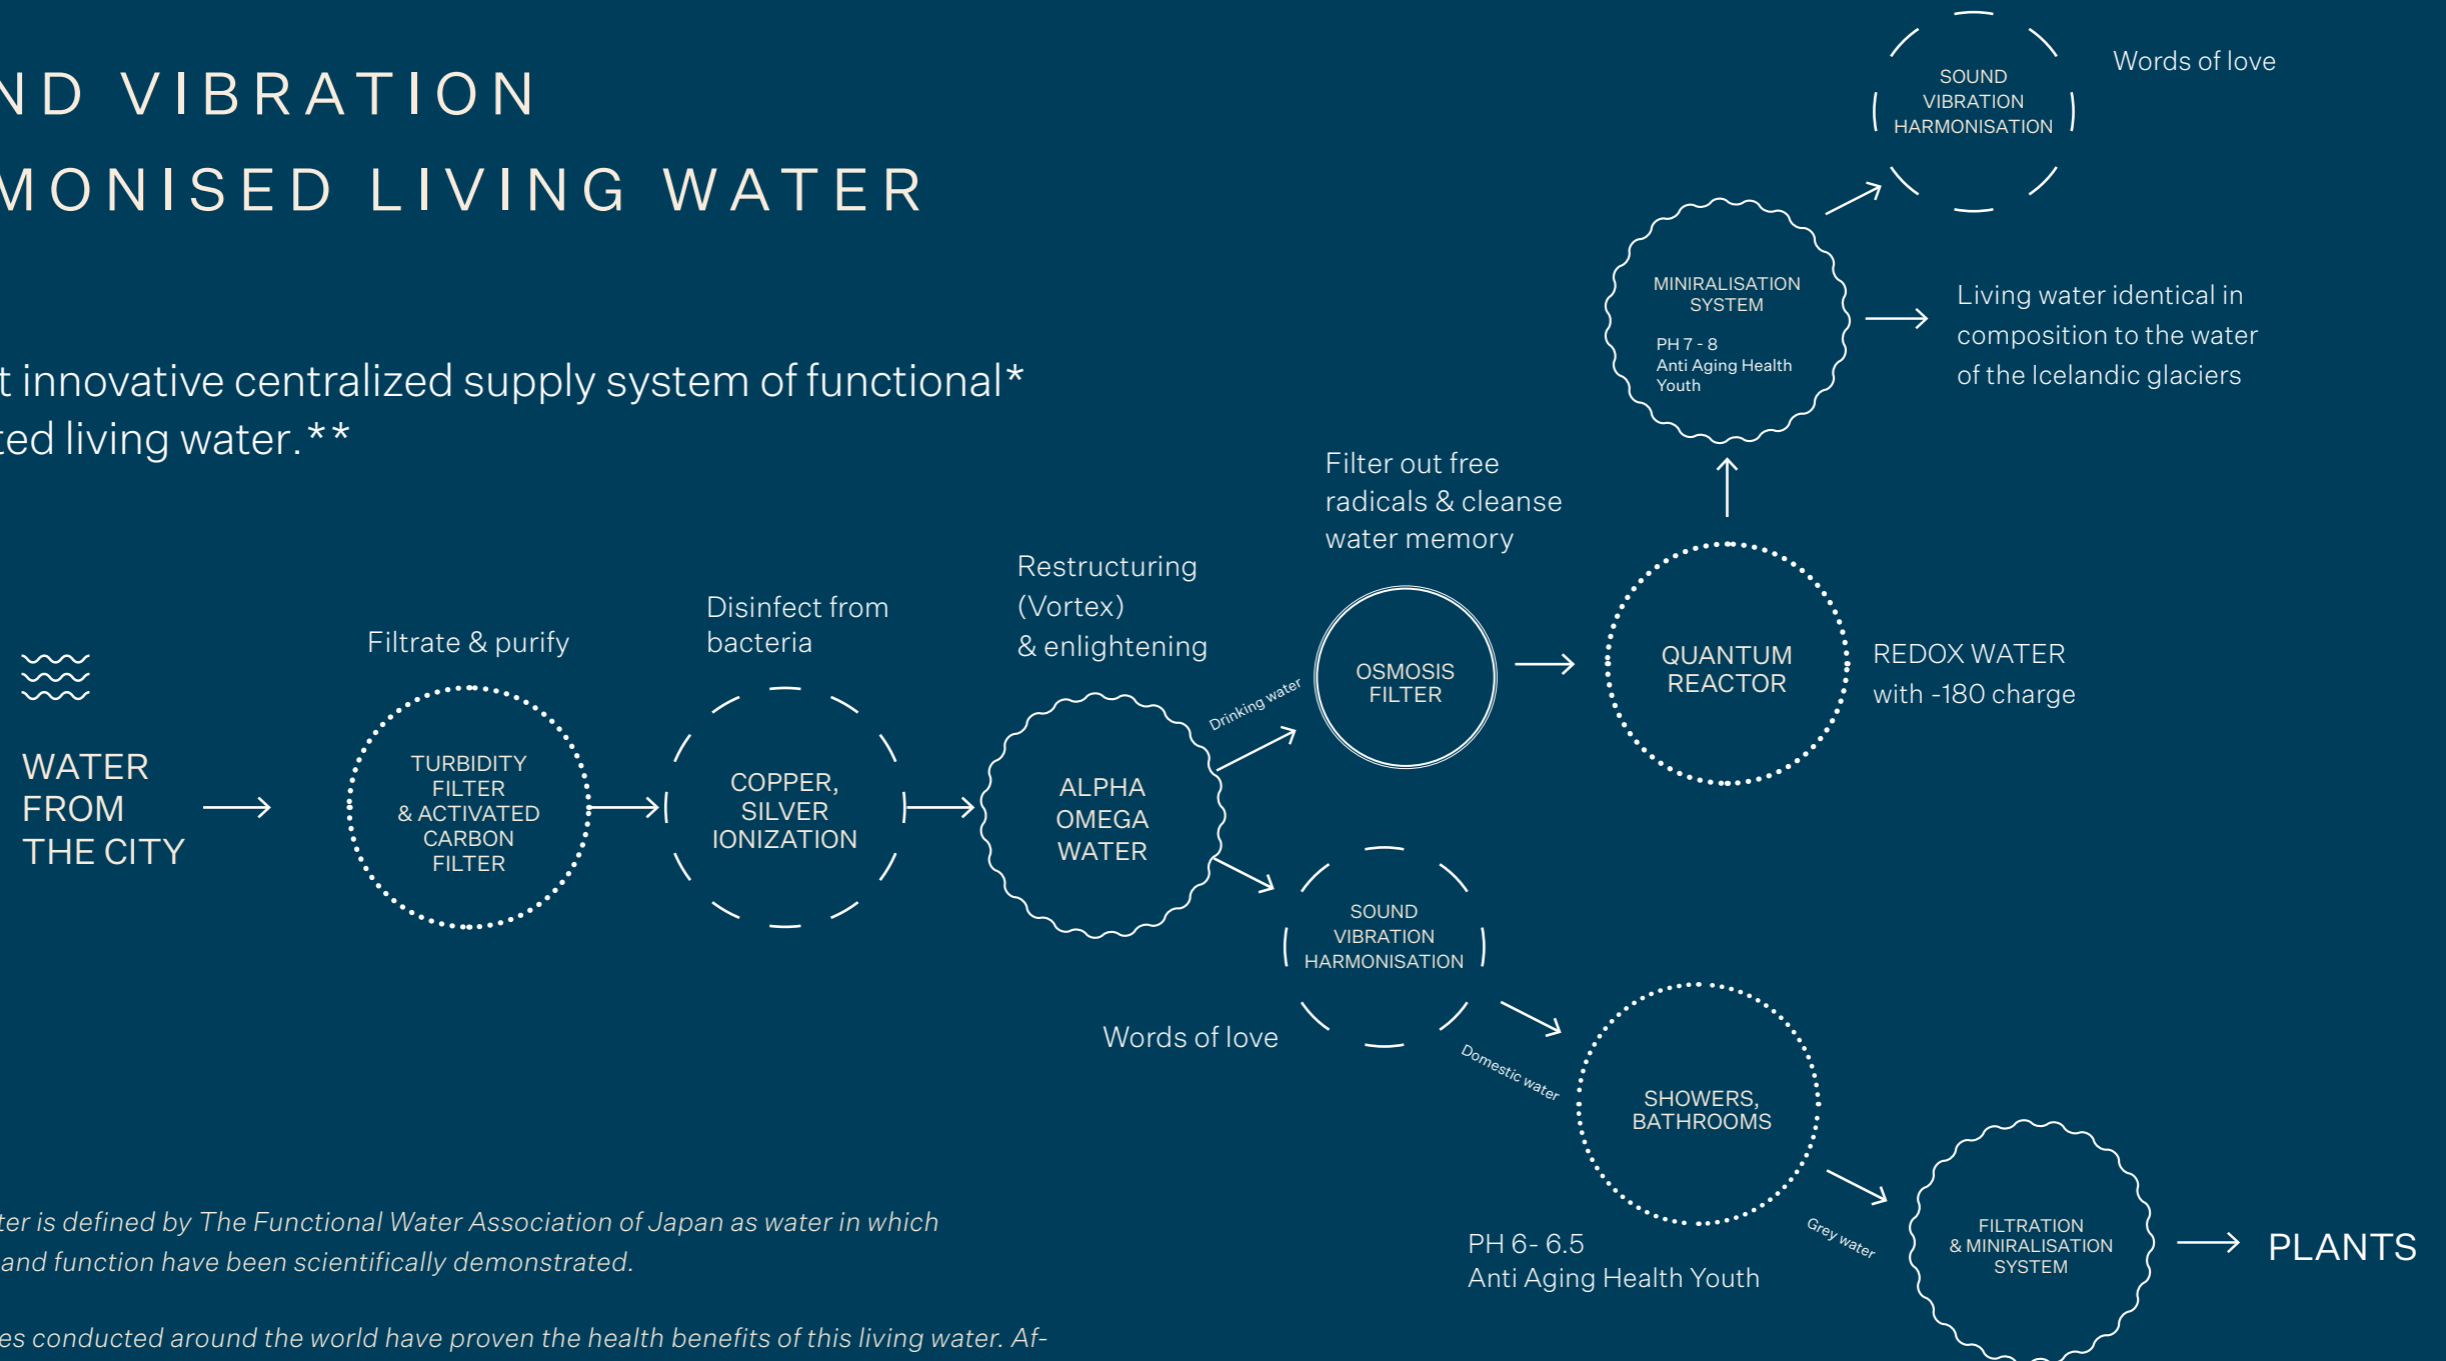

WATER - THE ESSENCE OF LIFE

Our body is like a symphony, with various resonant frequencies and interactions among cells and organs. Crystalline water serves as the backdrop for this conversation.

We transform tap water into liquid crystalline water, aligning it with the ideal frequency for bio-resonance with our cells. In Eywa, every apartment features pools and waterfalls, and the Amenity terrace boasts large pools, all filled with Alfa Omega

water that continuously transmits beneficial frequencies and light. Whether you drink it, swim in it, or relax by a waterfall, Eywa ensures you benefit from these healing bio-resonance waves.

Additionally, by broadcasting heartfelt words, through high-quality speakers in our water tanks and pools, we create a harmonious symphony that amplifies love and positivity, enhancing your well-being.

SOUND VIBRATION HARMONISED LIVING WATER

The most innovative centralized supply system of functional* or activated living water.**

* Functional water is defined by The Functional Water Association of Japan as water in which both treatment and function have been scientifically demonstrated.