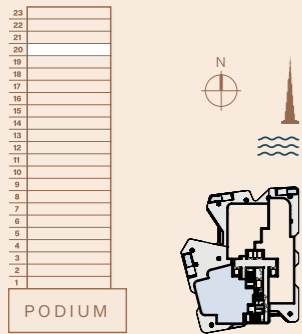

Living/Dining Room • Open-plan Kitchen • Family Room • Library & Study Room • Main Kitchen • Bedrooms: 5 • Dressing Rooms: 5 • Bathrooms: 5
• Powder Room • Laundry • Maid's Room • Private Lobby with 2 Lifts • Delivery & Service Entrance • Pool • Waterfall • Sky Lounge Nest

5 BED
DUPLIX TYPE 1

Internal area: 580 m² 6,243 ft²
Balcony: 351 m² 3,774 ft²
Total area: 931 m² 10,017 ft²

Level 1