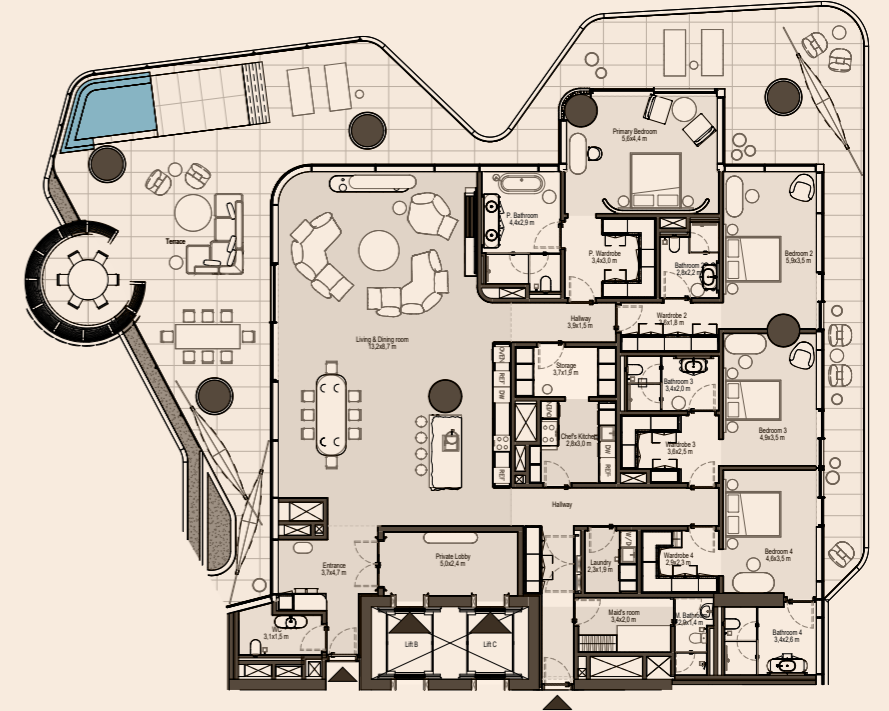

BEDROOM

Green Patagonia,
marble slab, leather finish

Diano Reale marble,
leather finished

4 BED TYPE 1

Internal area: 382 m² 4,112 ft²
 Balcony: 45 m² 1,564 ft²
 Total area: 527m² 5,676 ft²

4 BED TYPE 2

Internal area: 385 m² 4,140 ft²
 Balcony: 204 m² 2,200 ft²
 Total area: 589 m² 6,340 ft²