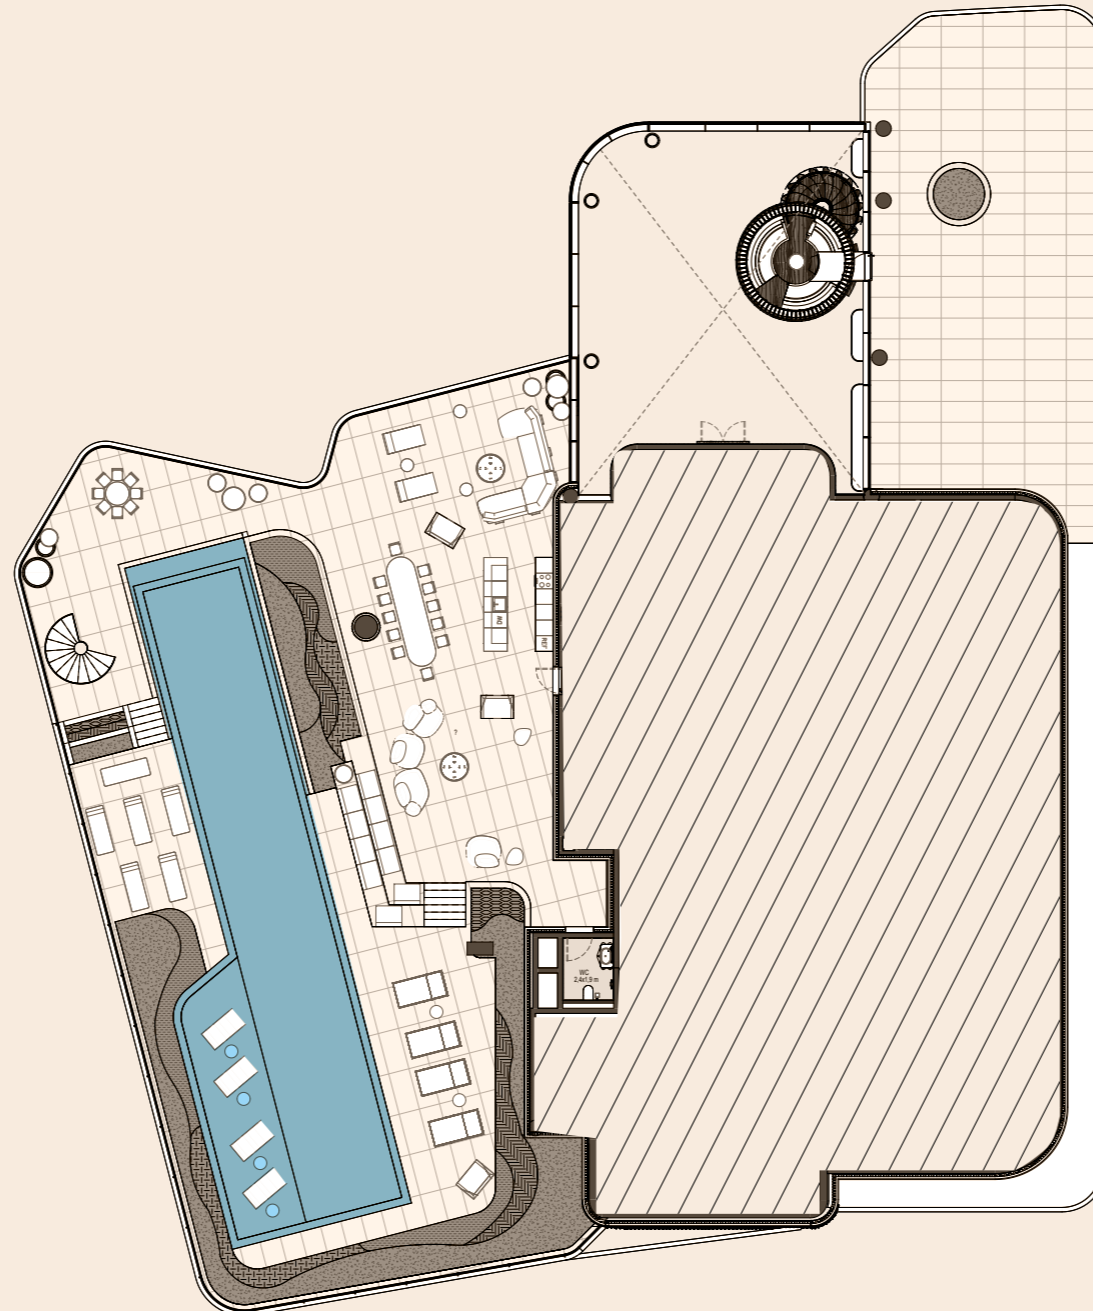

LEVEL 23

5 BED
PENTHOUSE

Internal area: 947 m² 10,196ft²
Balcony: 1187 m² 12,777 ft²
Total area: 2134m² 22,972 ft²

- Two amphitheatres
- 25-meter infinity pool
- Outdoor cinema for starry movie nights
- Serene retreat nooks
- The Waterfall Oasis Among the Jungles

Level 2