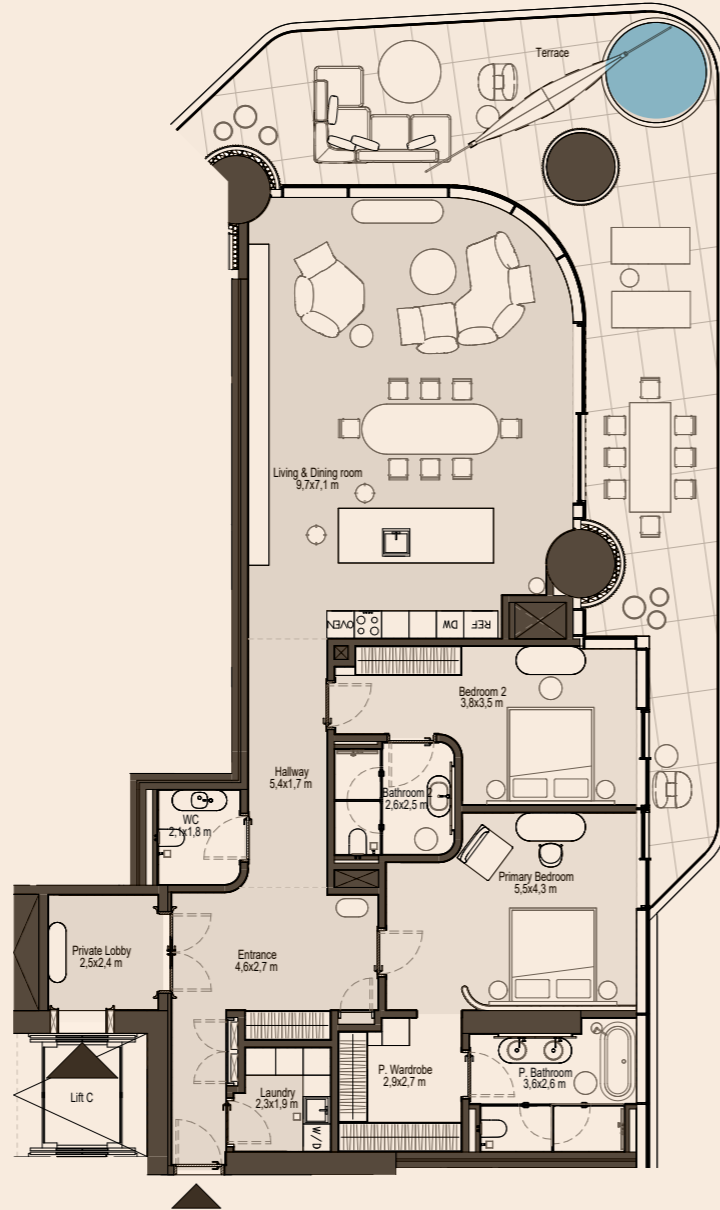

BEDROOM

Lemurian Blue granite slab

Diano Reale marble,
leather finish

2 BED TYPE 1

Internal area: 198m² 2,128 ft²
 Balcony: 77m² 827 ft²
 Total area: 275 m² 2,955 ft²

2 BED TYPE 2

Internal area: 160 m² 1,720 ft²
 Balcony: 44 m² 468 ft²
 Total area: 203 m² 2,188 ft²