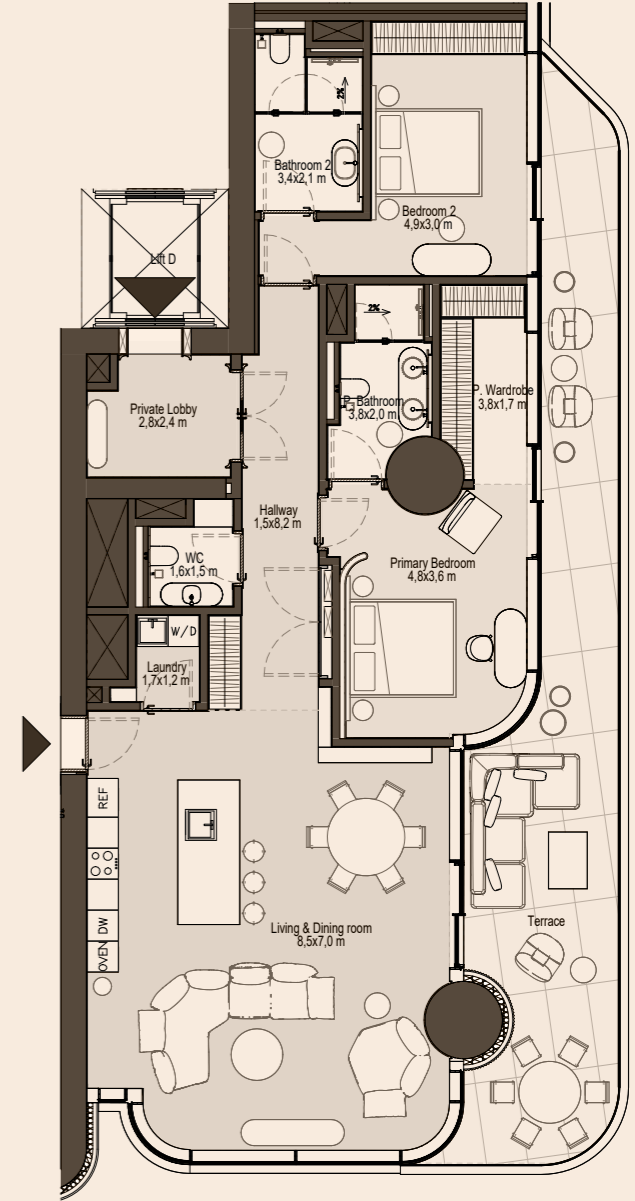

BEDROOM

Lemurian Blue granite slab

Diano Reale marble,
leather finish

2 BED TYPE 1

Internal area: 198m² 2,128 ft²
 Balcony: 77m² 827 ft²
 Total area: 275 m² 2,955 ft²

2 BED TYPE 2

Internal area: 160 m² 1,720 ft²
 Balcony: 44 m² 468 ft²
 Total area: 203 m² 2,188 ft²