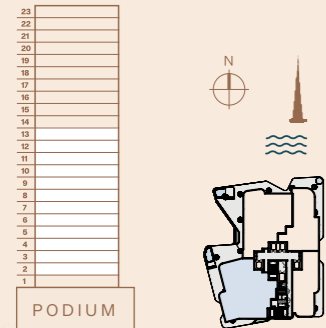

Stained Oak or Stained Walnut Parquet (Foglie d'ORO)

BEDROOM

3 BED TYPE 1

Internal area: 314 m² 3,378 ft²
Balcony: 136 m² 1,464 ft²
Total area: 450 m² 4,842 ft²

3 BED TYPE 2

Internal area: 291 m² 3,132 ft²
Balcony: 143 m² 1,537 ft²
Total area: 434 m² 4,669 ft²