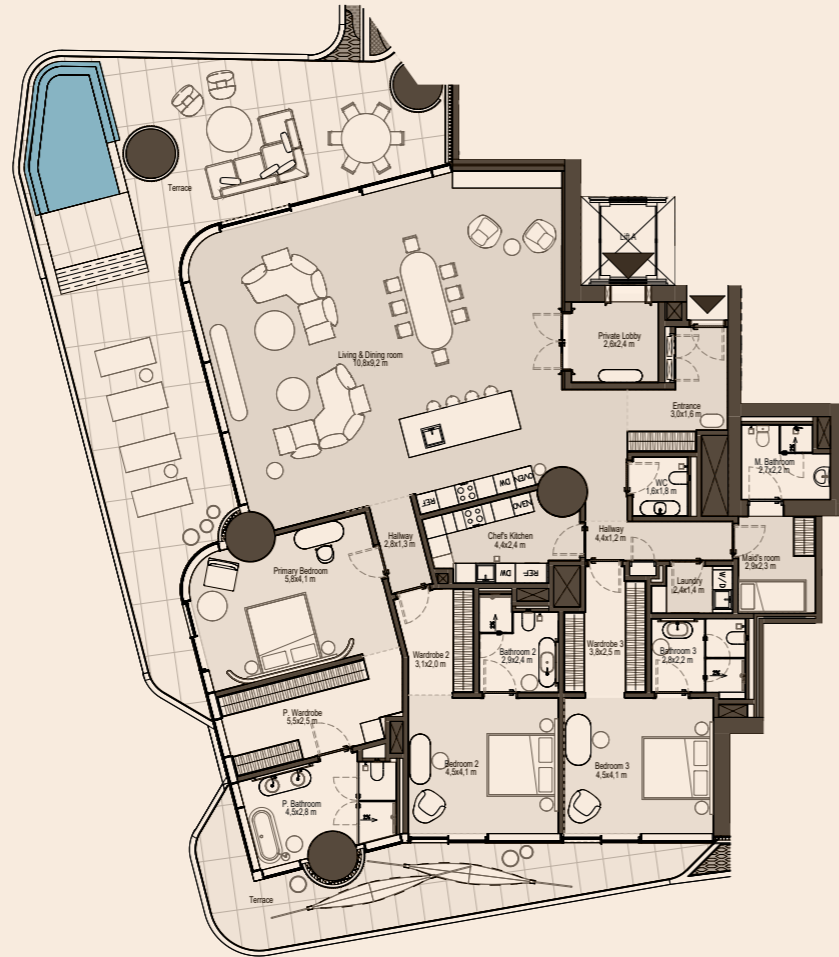

Stained Oak or Stained Walnut Parquet (Foglie d'ORO)

BEDROOM

3 BED TYPE 1

Internal area: 314 m² 3,378 ft²
Balcony: 136 m² 1,464 ft²
Total area: 450 m² 4,842 ft²

3 BED TYPE 2

Internal area: 291 m² 3,132 ft²
Balcony: 143 m² 1,537 ft²
Total area: 434 m² 4,669 ft²