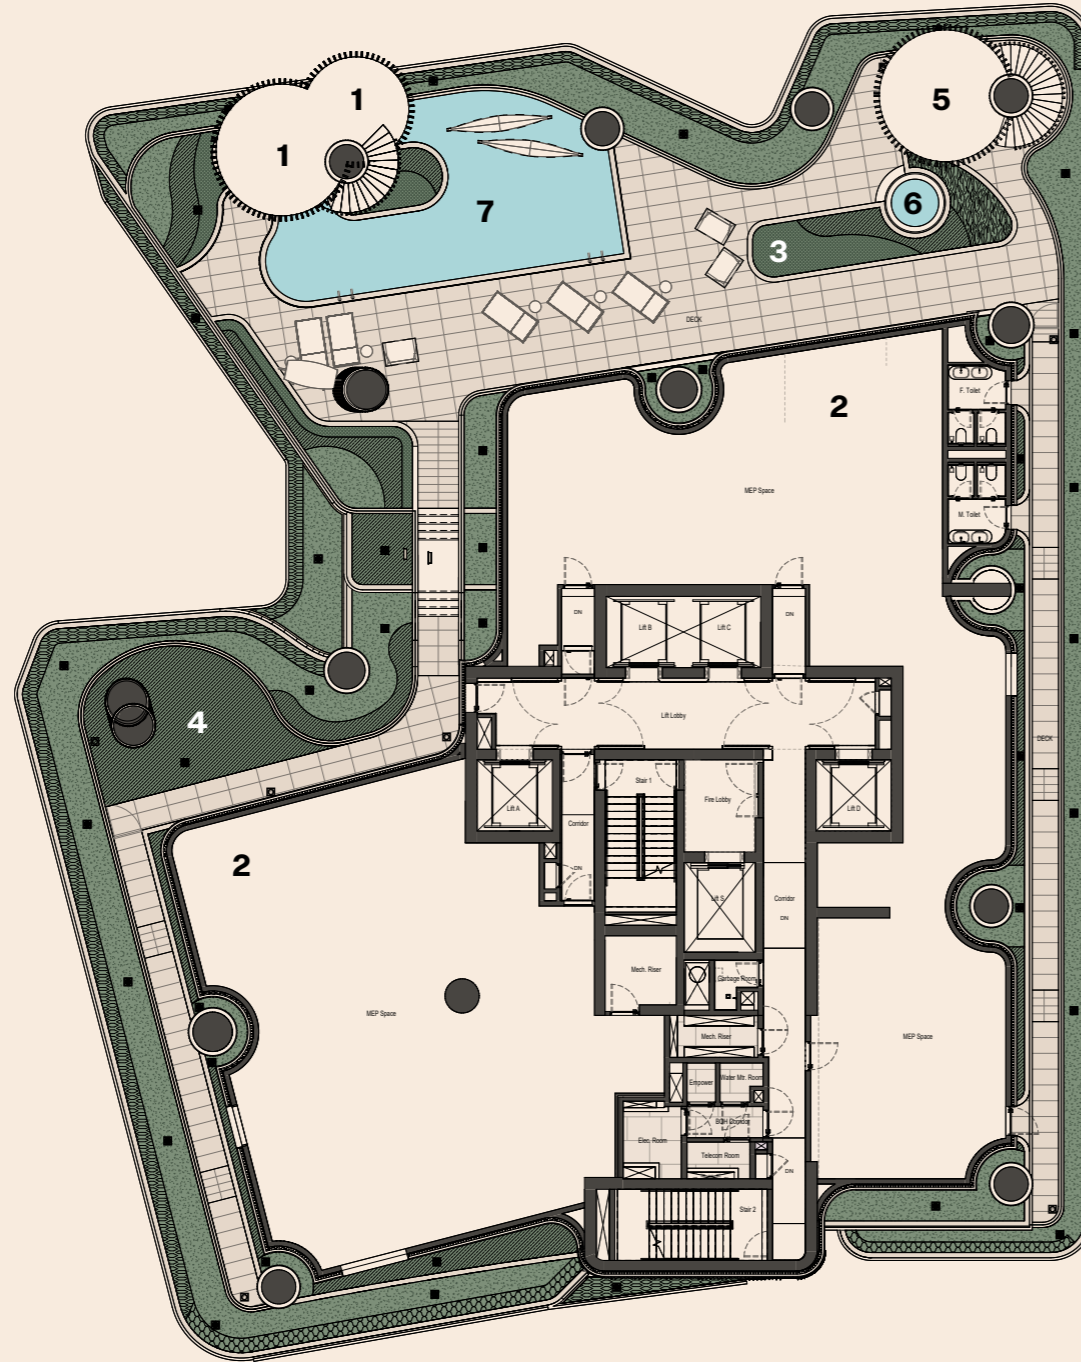

Tulkun Lounge

1. Floating Tulkun Nest
2. Club House
3. Tropical Forest
4. Yoga Meditation Deck
5. Rain Forest - Nest with Waterfall
6. Plunge Pool
7. Pool