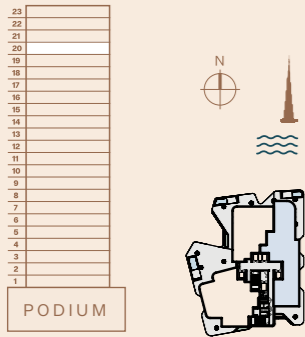

Living/Dining Room • Open-plan Kitchen • Family Room • Library & Study Room • Main Kitchen • Bedrooms: 4 • Dressing Rooms: 4 • Bathrooms: 4
• Powder Room • Laundry • Maid's Room • Private Lobby with 2 Lifts • Delivery & Service Entrance • Pool • Waterfall

4 BED
DUPLEX TYPE 5

Internal area: 568 m² 6,114 ft²
Balcony: 233 m² 2,505 ft²
Total area: 801 m² 8,619 ft²