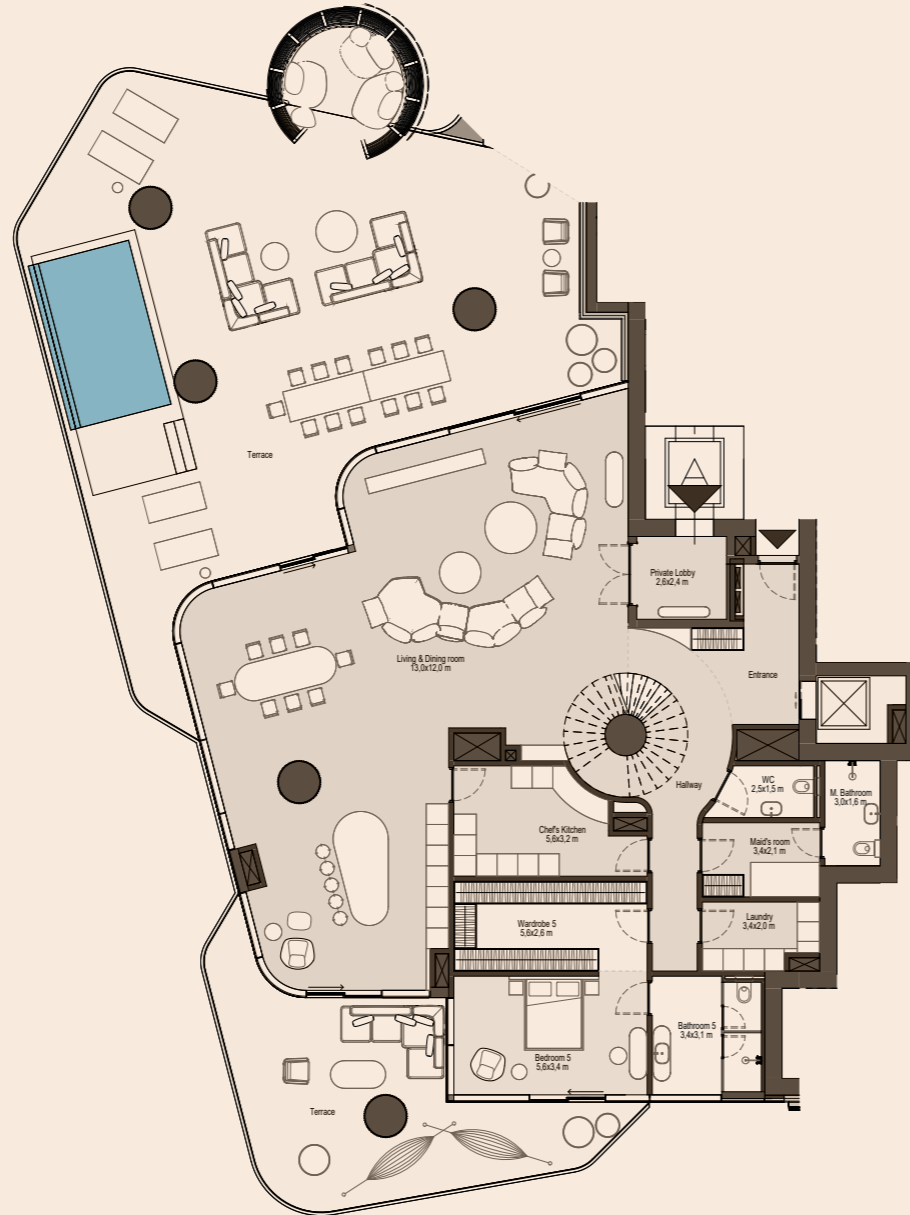

Living/Dining Room • Open-plan Kitchen • Family Room • Library & Study Room • Main Kitchen • Bedrooms: 5 • Dressing Rooms: 5 • Bathrooms: 5
• Powder Room • Laundry • Maid's Room • Private Lobby with 2 Lifts • Delivery & Service Entrance • Pool • Waterfall • Sky Lounge Nest

5 BED
DUPLIX TYPE 1

Internal area: 580 m² 6,243 ft²
Balcony: 351 m² 3,774 ft²
Total area: 931 m² 10,017 ft²

Level 1