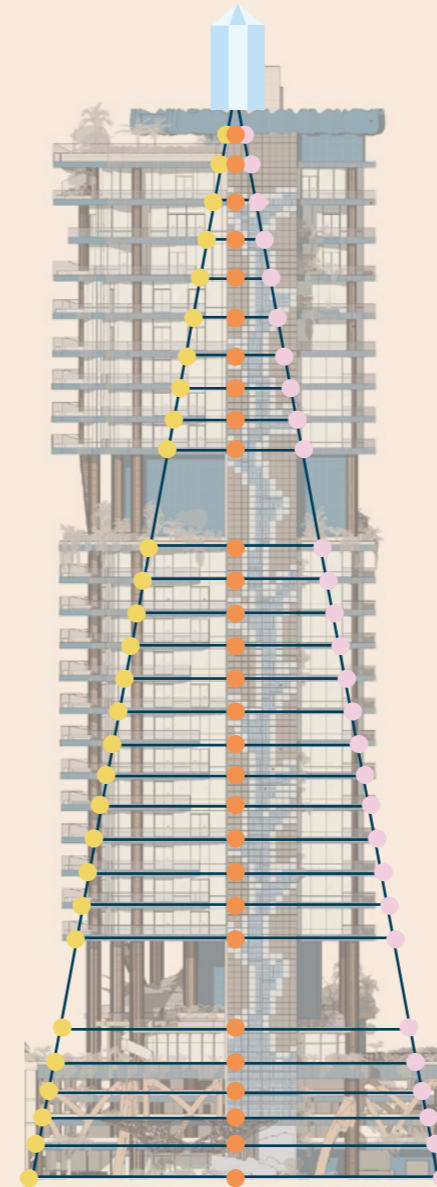

WELL-BEING ENERGY CRYSTAL STRUCTURE

Specific crystals, geodes and precious stones are placed in columns and concrete slabs from the bottom to the top of the building in a unique pyramid shape in complete alignment with Vaastu Shastra principles.

These crystals and stones of varying natures and specific sizes enhance the positive energy on each floor while purifying and eliminating negative energy, promoting harmony, health and well-being for the residents of Eywa.

Stones Used:

- Moon Stone
- Aquamarine
- Green Jade
- Citrine & Clear Quartz.
- Malachite
- Sunstone (Orange)
- Rose Quartz
- Carnelian
- Red Jasper
- Tiger's Eye
- Black Tourmaline
- Lapis Lazuly
- Salenite (For Slabs)

Positioning of the stones per floor