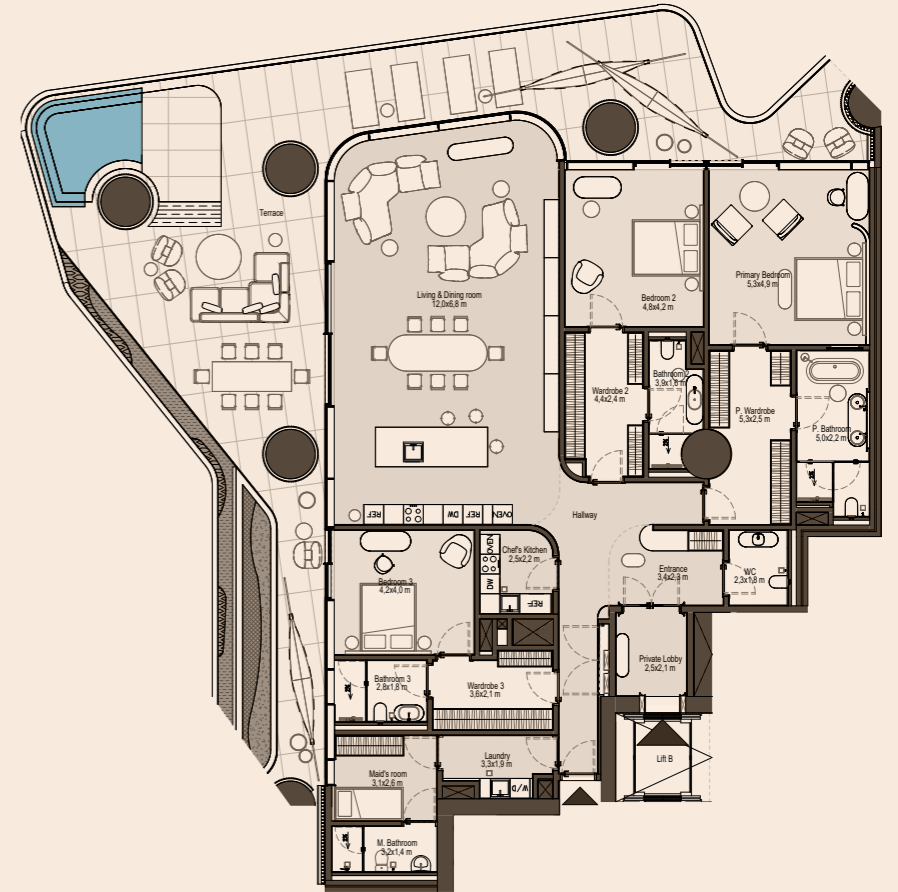

3 BED TYPE 2

Internal area: 291 m² 3,132 ft²
Balcony: 143 m² 1,537 ft²
Total area: 434 m² 4,669 ft²