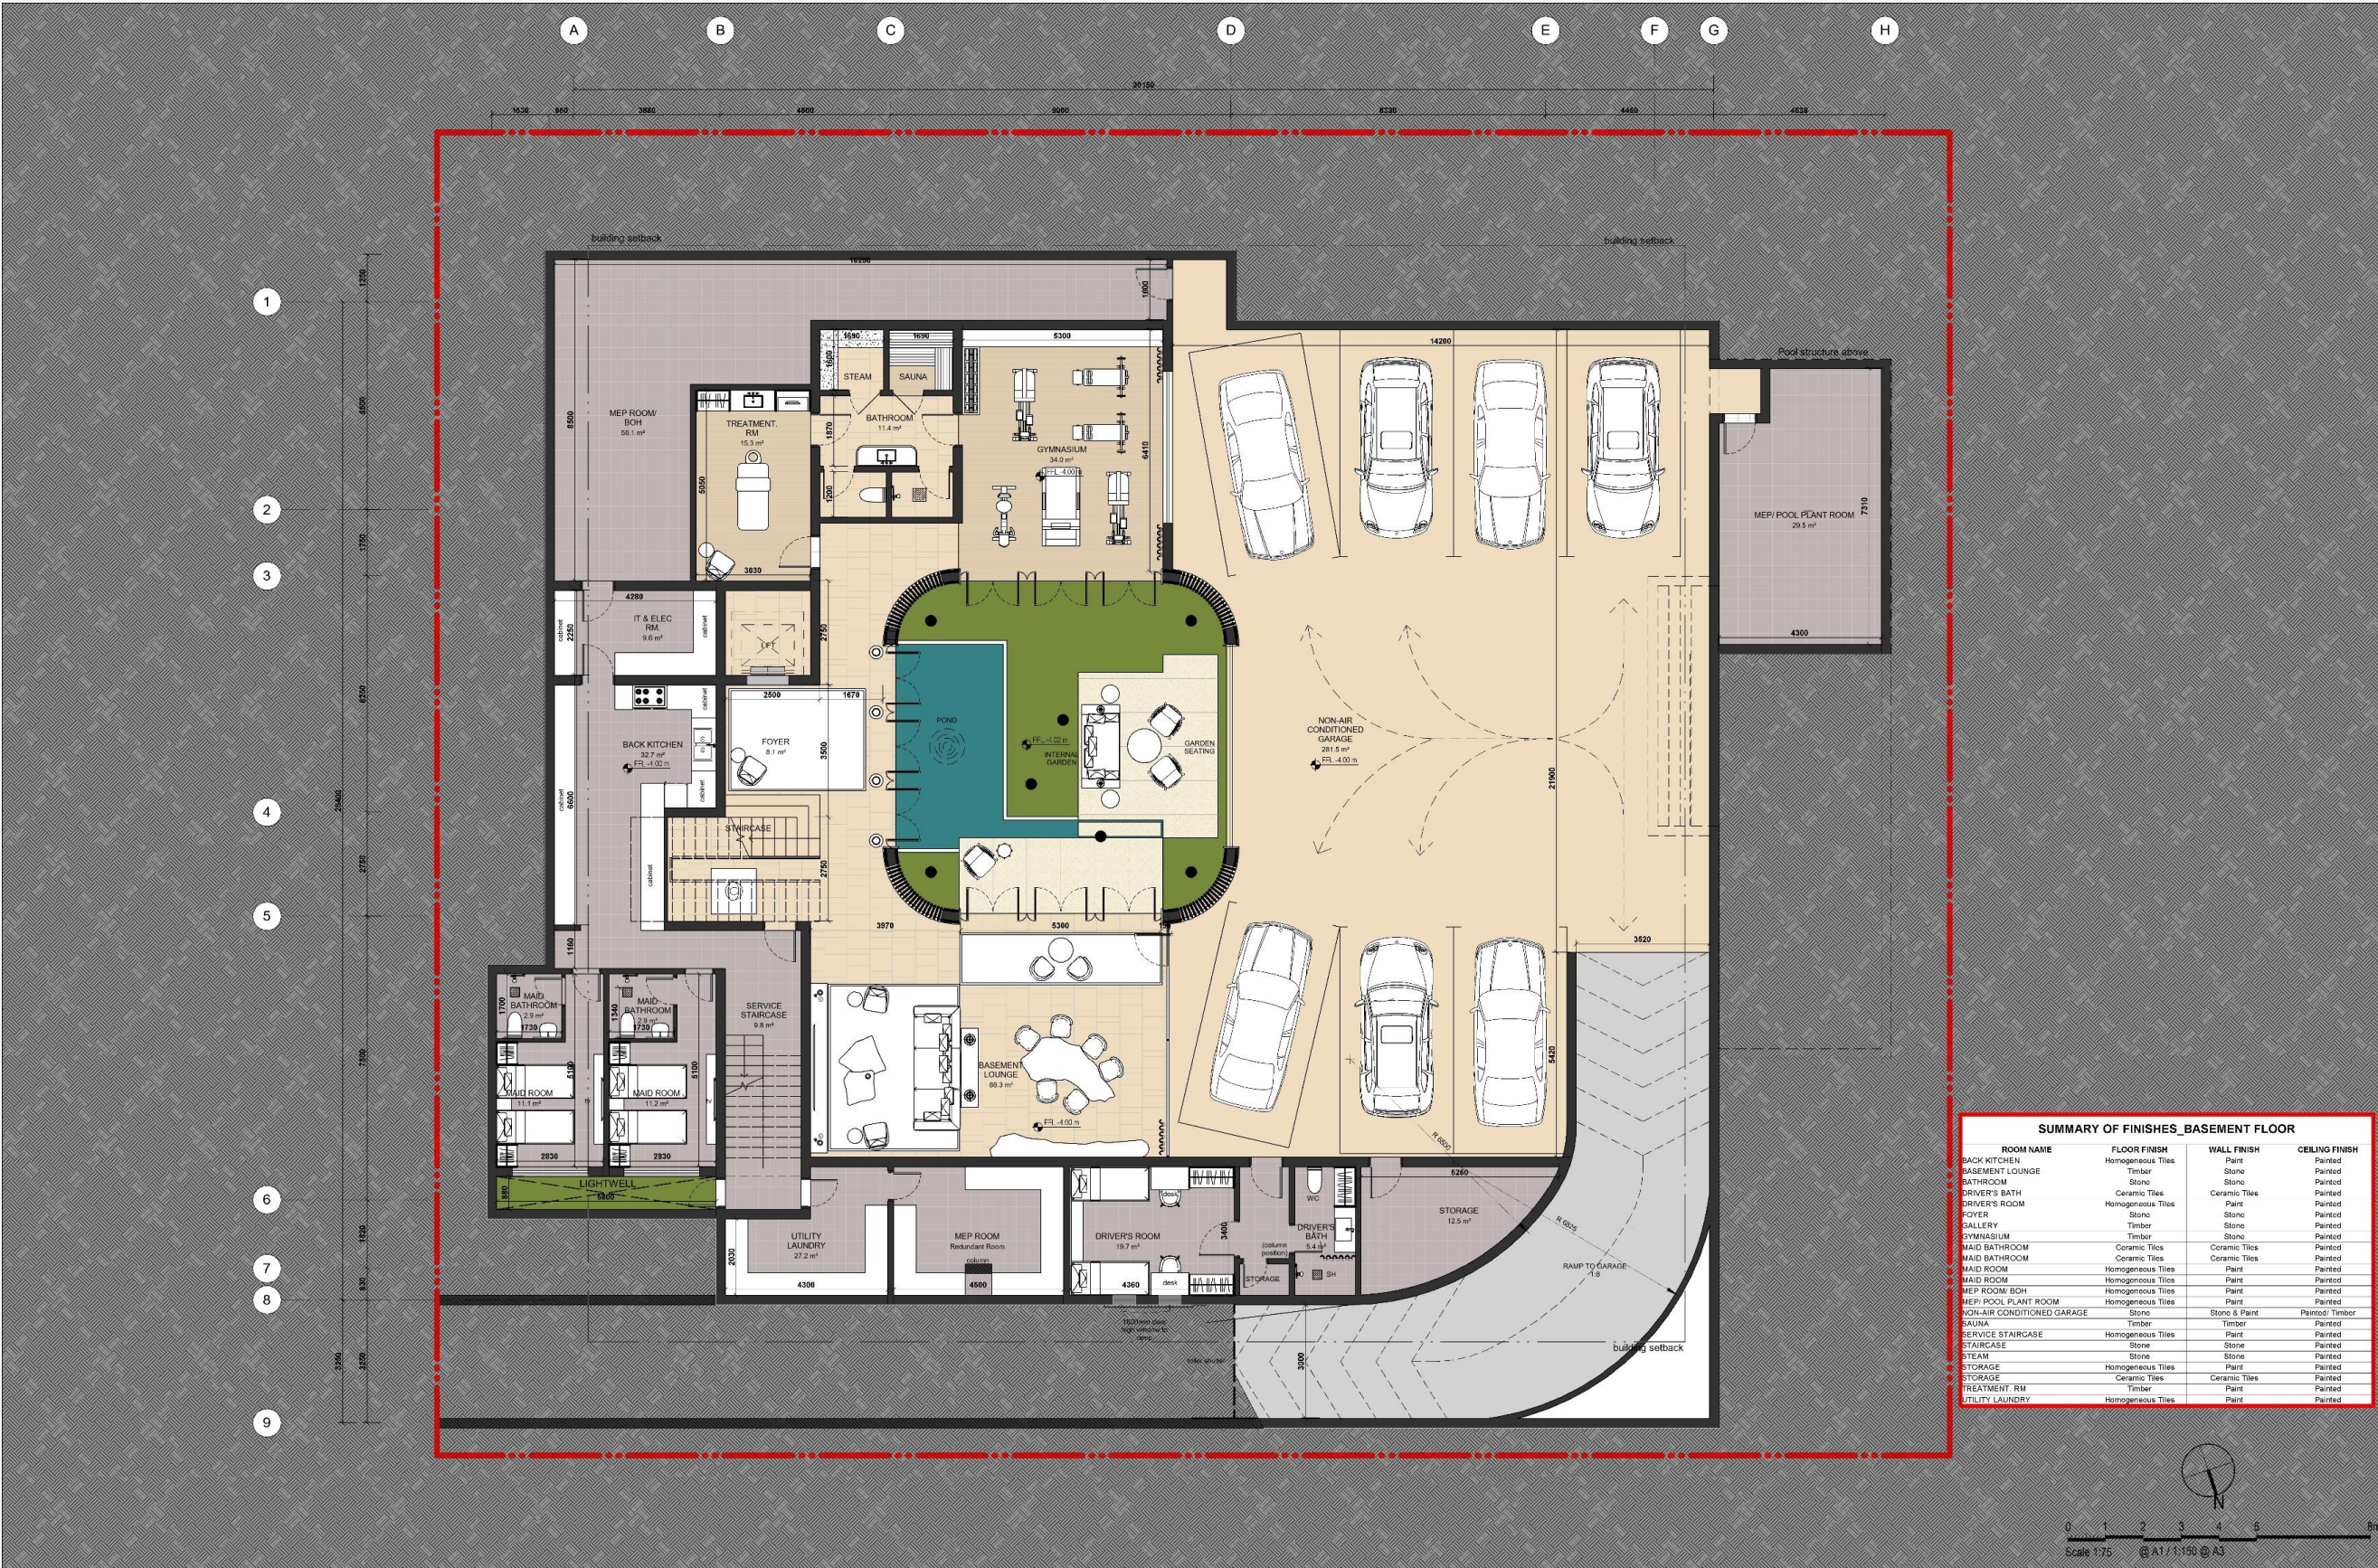

EDEN HILLS

EDRA Villas

Eden Hills, Dubai

February 2025

Layout – Basement

SUMMARY OF FINISHES - BASEMENT FLOOR			
ROOM NAME	FLOOR FINISH	WALL FINISH	CEILING FINISH
BACK KITCHEN	Homogeneous Tiles	Paint	Painted
BASEMENT LOUNGE	Timber	Stone	Painted
BATHROOM	Stone	Stone	Painted
DRIVER'S BATH	Ceramic Tiles	Ceramic Tiles	Painted
DRIVER'S ROOM	Homogeneous Tiles	Paint	Painted
FOYER	Stone	Stone	Painted
GALLERY	Timber	Stone	Painted
GYMNASIUM	Timber	Stone	Painted
MAID BATHROOM	Ceramic Tiles	Ceramic Tiles	Painted
MAID BATHROOM	Ceramic Tiles	Ceramic Tiles	Painted
MAID ROOM	Homogeneous Tiles	Paint	Painted
MAID ROOM	Homogeneous Tiles	Paint	Painted
MEP ROOM/BOH	Homogeneous Tiles	Paint	Painted
MEP POOL PLANT ROOM	Homogeneous Tiles	Paint	Painted
NON-AIR CONDITIONED GARAGE	Stone	Stone & Paint	Painted/ Timber
SAUNA	Timber	Timber	Painted
SERVICE STAIRCASE	Homogeneous Tiles	Paint	Painted
STAIRCASE	Stone	Stone	Painted
STEAM	Stone	Stone	Painted
STORAGE	Homogeneous Tiles	Paint	Painted
STORAGE	Ceramic Tiles	Ceramic Tiles	Painted
TREATMENT RM	Timber	Paint	Painted
UTILITY LAUNDRY	Homogeneous Tiles	Paint	Painted

Layout – Ground Level

SUMMARY OF FINISHES_GROUND FLOOR

ROOM NAME	FLOOR FINISH	WALL FINISH	CEILING FINISH
BOH KITCHEN	Homogeneous Tiles	Paint	Painted
CLOAK ROOM	Stone	Stone	Painted
CORRIDOR	Stone	Stone & Paint	Timber
FAMILY DINING	Stone	Stone	Timber
FORMAL DINING	Stone	Stone	Painted
FOYER	Stone	Stone	Painted
GUEST BATHROOM	Anti slip stone	Stone	Painted
GUEST BEDROOM	Stone	Stone	Painted
LIVING LOUNGE	Stone	Stone & Paint	Timber
MAIN ENTRANCE	Anti slip stone	Stone	Painted
MAIN ENTRANCE FOYER	Stone	Stone & Paint	Timber
MAJLIS	Stone	Stone	Painted
MAJLIS ENTRANCE FOYER	Stone	Stone	Painted
OFFICE	Stone	Stone	Painted
OPEN KITCHEN	Stone	Stone	Painted
POOL TOILET & SHOWER	Stone	Stone	Painted
POWDER ROOM	Stone	Stone	Painted
SERVICE STAIRCASE	Homogeneous Tiles	Paint	Painted
STAIRCASE	Stone	Paint	Timber
WALK IN CLOSET	Timber	Stone	Painted

Layout – Upper Level

Masterplan