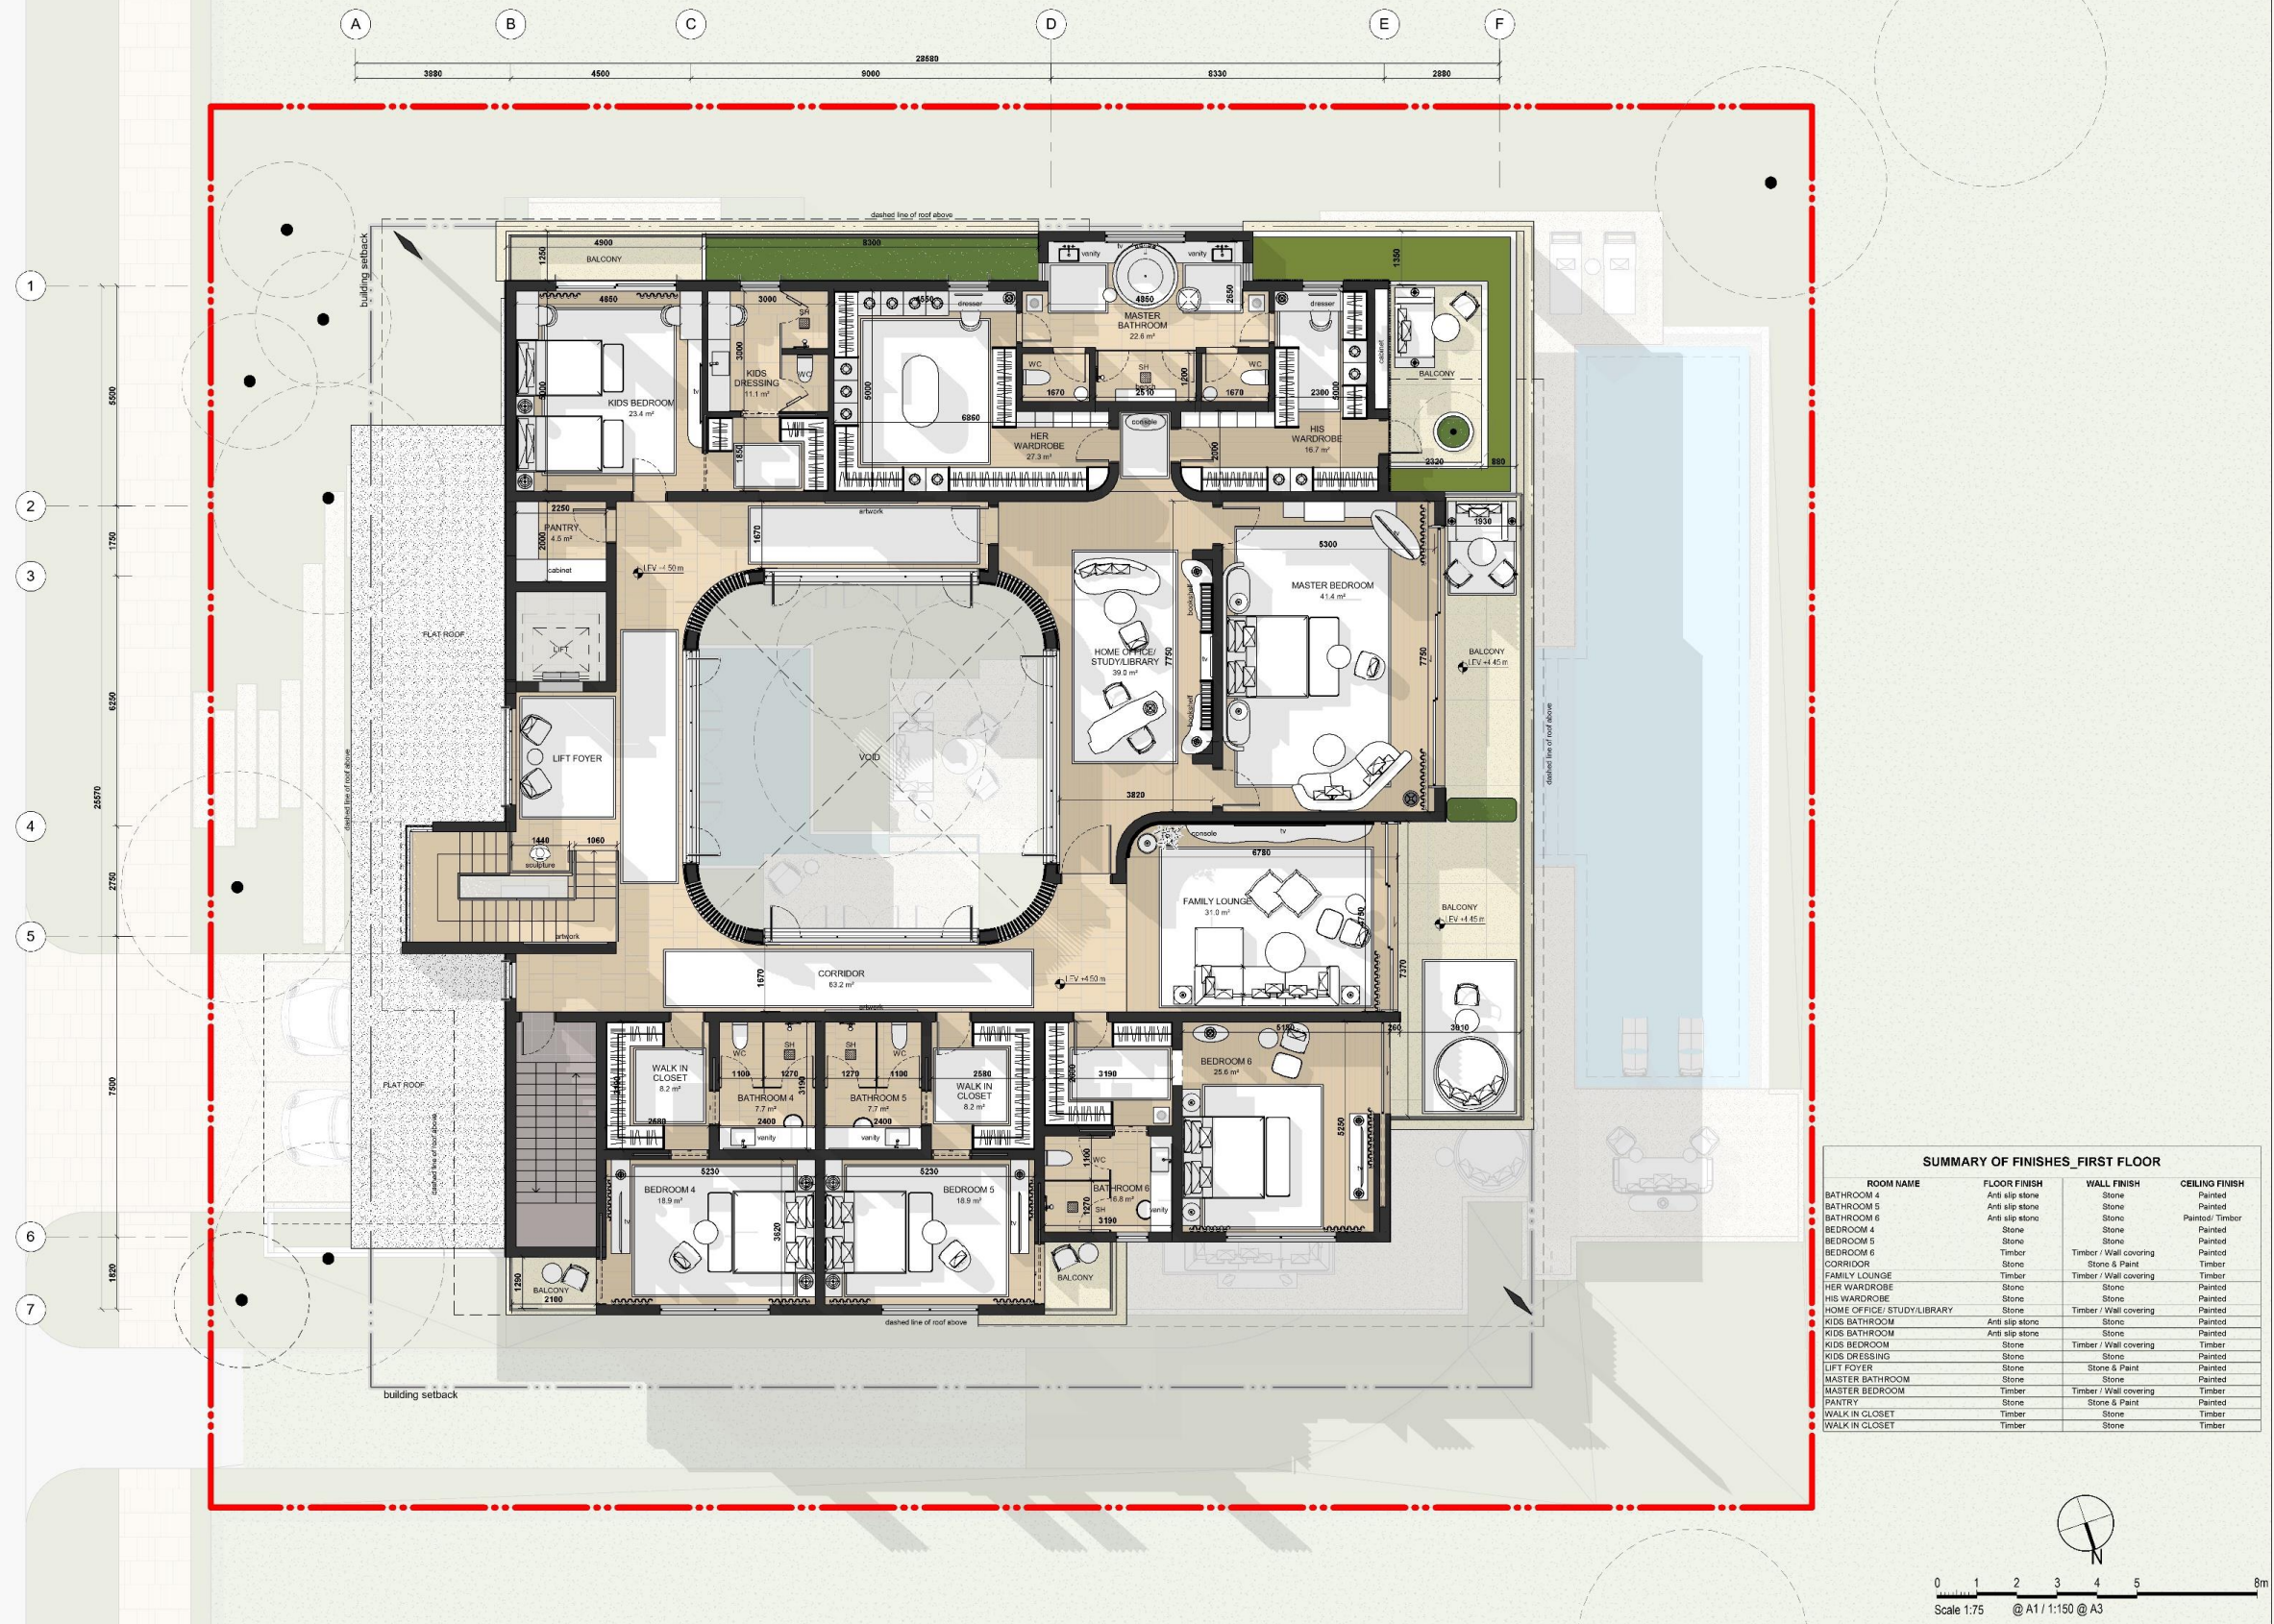

EDEN HILLS

EDRA Villas

Eden Hills, Dubai

February 2025

Layout – Basement

SUMMARY OF FINISHES - BASEMENT FLOOR			
ROOM NAME	FLOOR FINISH	WALL FINISH	CEILING FINISH
BACK KITCHEN	Homogeneous Tiles	Paint	Painted
BASEMENT LOUNGE	Timber	Stone	Painted
BATHROOM	Stone	Stone	Painted
DRIVER'S BATH	Ceramic Tiles	Ceramic Tiles	Painted
DRIVER'S ROOM	Homogeneous Tiles	Paint	Painted
FOYER	Stone	Stone	Painted
GALLERY	Timber	Stone	Painted
GYMNASIUM	Timber	Stone	Painted
MAID BATHROOM	Ceramic Tiles	Ceramic Tiles	Painted
MAID BATHROOM	Ceramic Tiles	Ceramic Tiles	Painted
MAID ROOM	Homogeneous Tiles	Paint	Painted
MAID ROOM	Homogeneous Tiles	Paint	Painted
MEP ROOM/BOH	Homogeneous Tiles	Paint	Painted
MEP POOL PLANT ROOM	Homogeneous Tiles	Paint	Painted
NON-AIR CONDITIONED GARAGE	Stone	Stone & Paint	Painted/ Timber
SAUNA	Timber	Timber	Painted
SERVICE STAIRCASE	Homogeneous Tiles	Paint	Painted
STAIRCASE	Stone	Stone	Painted
STEAM	Stone	Stone	Painted
STORAGE	Homogeneous Tiles	Paint	Painted
STORAGE	Ceramic Tiles	Ceramic Tiles	Painted
TREATMENT RM	Timber	Paint	Painted
UTILITY LAUNDRY	Homogeneous Tiles	Paint	Painted

Layout – Ground Level

SUMMARY OF FINISHES_GROUND FLOOR

ROOM NAME	FLOOR FINISH	WALL FINISH	CEILING FINISH
BOH KITCHEN	Homogeneous Tiles	Paint	Painted
CLOAK ROOM	Stone	Stone	Painted
CORRIDOR	Stone	Stone & Paint	Timber
FAMILY DINING	Stone	Stone	Timber
FORMAL DINING	Stone	Stone	Painted
FOYER	Stone	Stone	Painted
GUEST BATHROOM	Anti slip stone	Stone	Painted
GUEST BEDROOM	Stone	Stone	Painted
LIVING LOUNGE	Stone	Stone & Paint	Timber
MAIN ENTRANCE	Anti slip stone	Stone	Painted
MAIN ENTRANCE FOYER	Stone	Stone & Paint	Timber
MAJLIS	Stone	Stone	Painted
MAJLIS ENTRANCE FOYER	Stone	Stone	Painted
OFFICE	Stone	Stone	Painted
OPEN KITCHEN	Stone	Stone	Painted
POOL TOILET & SHOWER	Stone	Stone	Painted
POWDER ROOM	Stone	Stone	Painted
SERVICE STAIRCASE	Homogeneous Tiles	Paint	Painted
STAIRCASE	Stone	Paint	Timber
WALK IN CLOSET	Timber	Stone	Painted

Layout – Upper Level

Masterplan