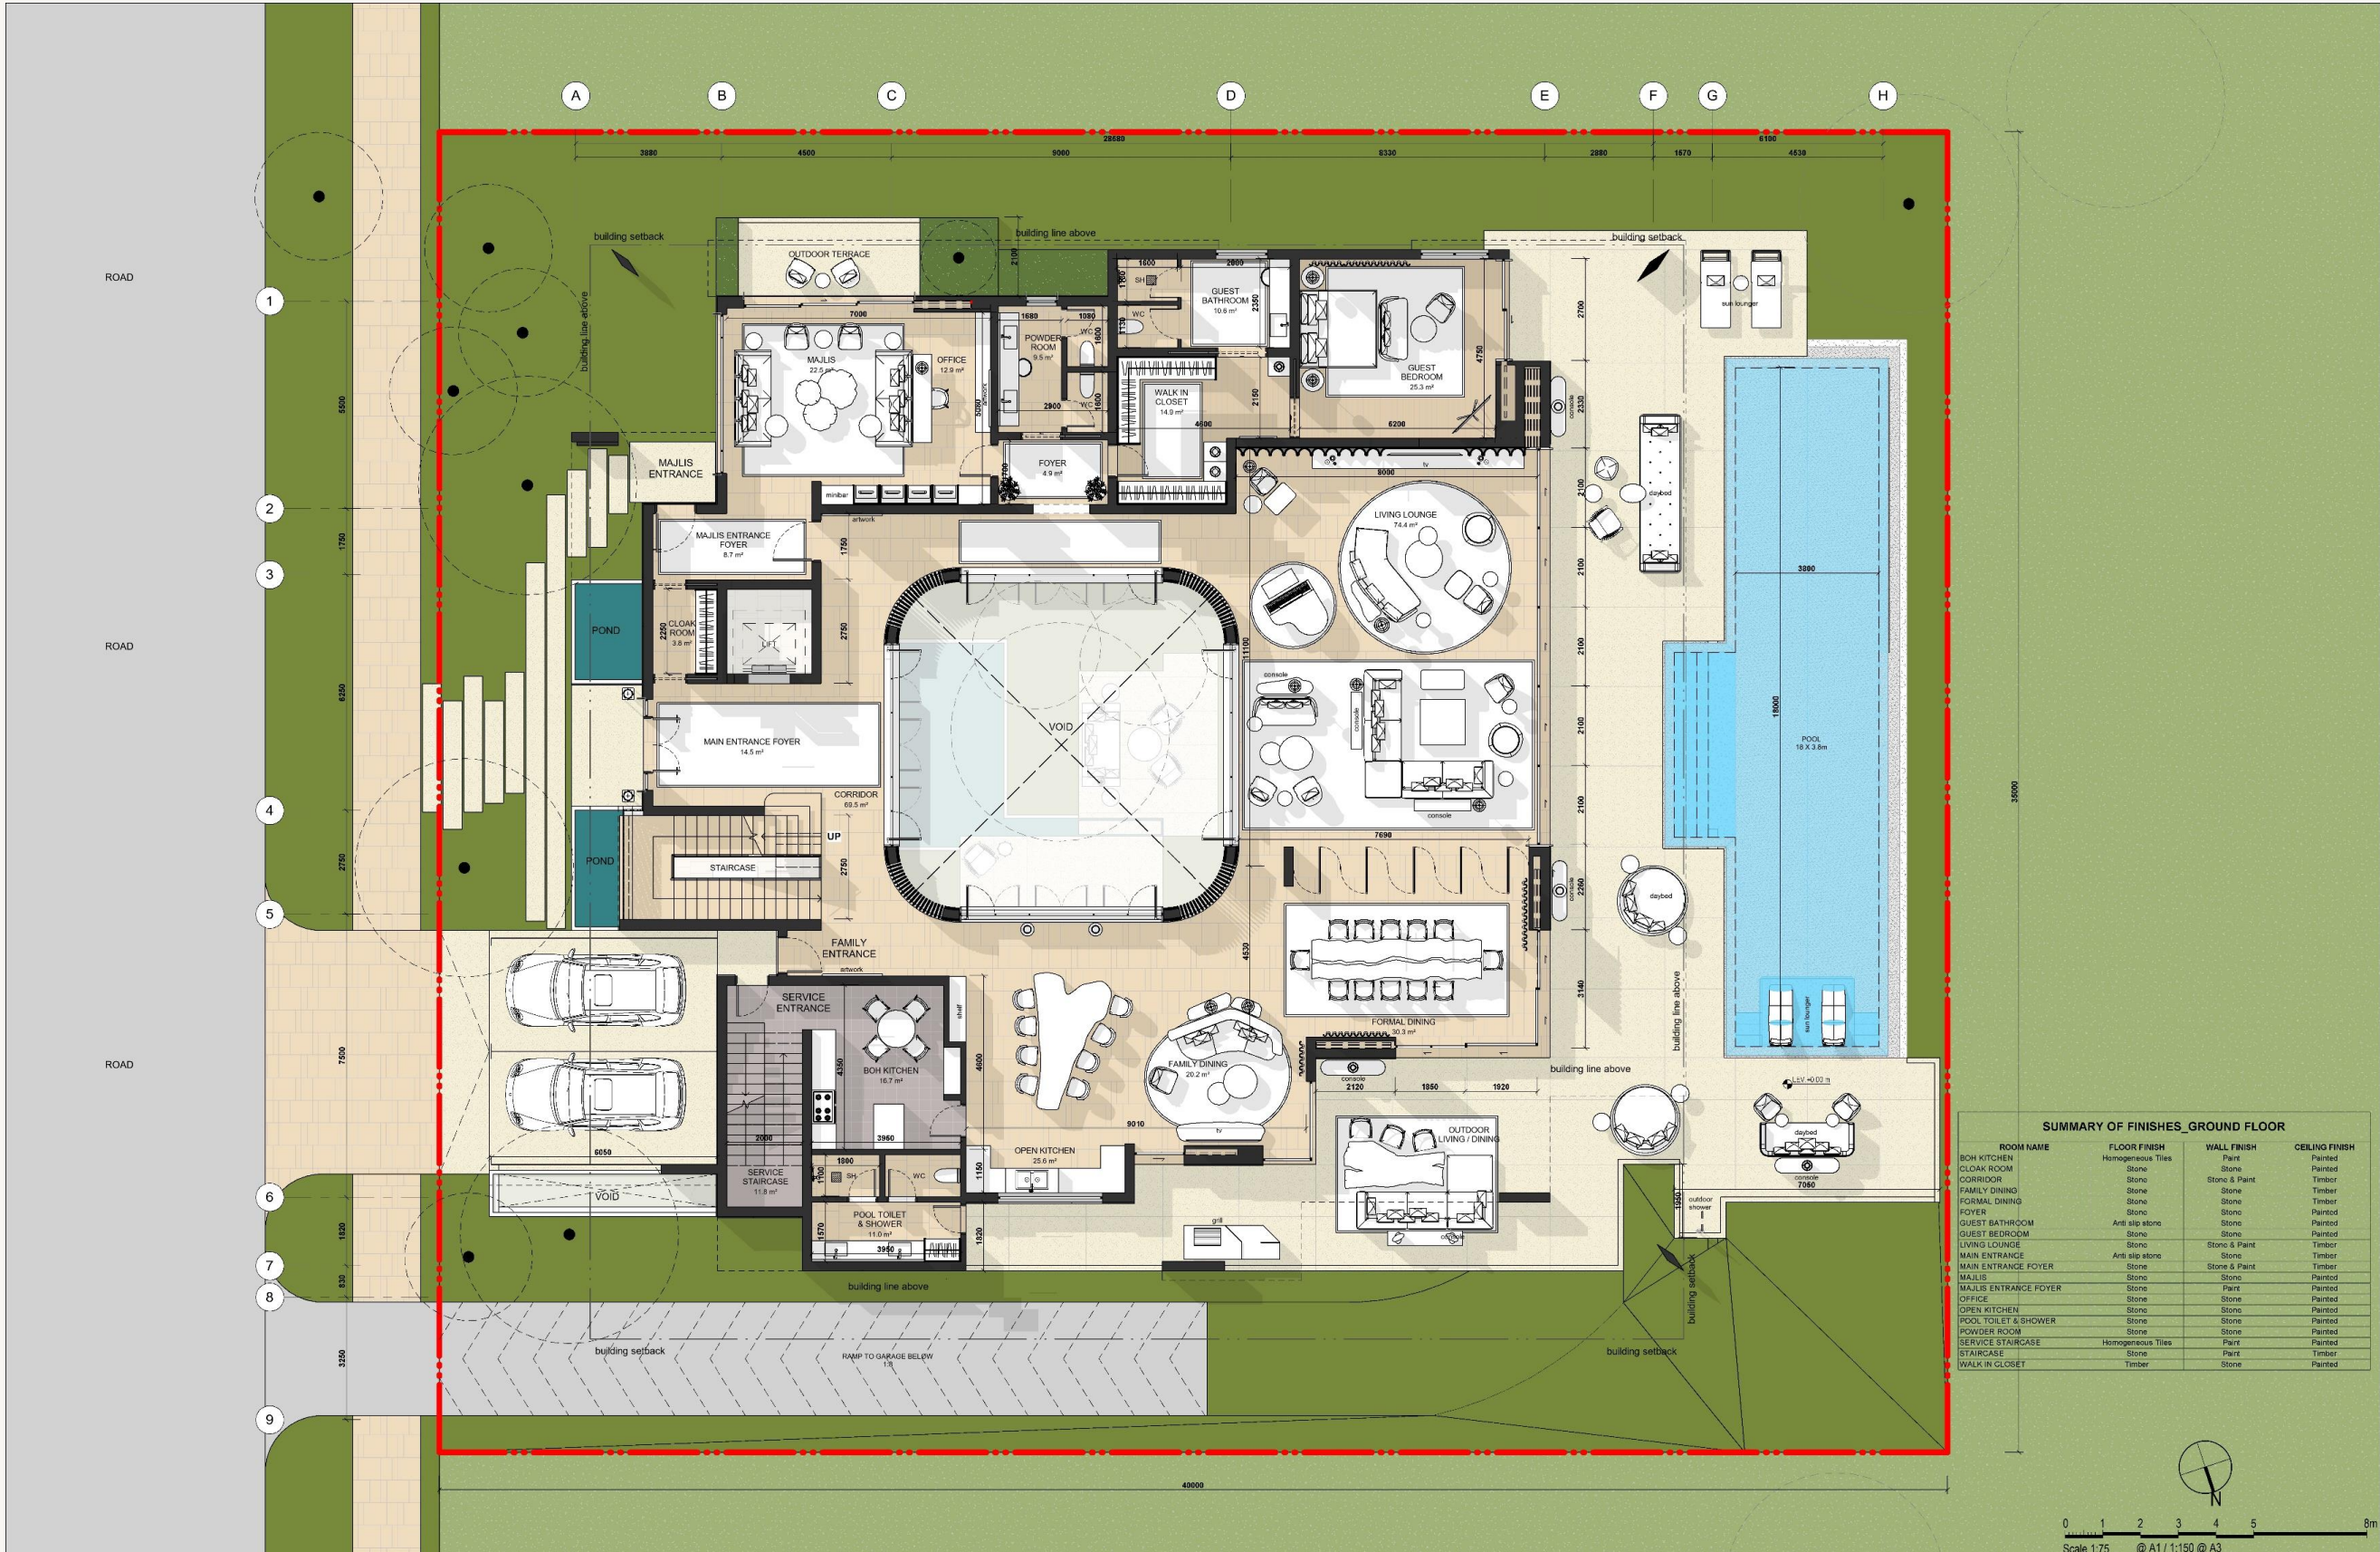

EDEN HILLS

EDRA Villas

Eden Hills, Dubai

February 2025

Layout – Basement

SUMMARY OF FINISHES - BASEMENT FLOOR			
ROOM NAME	FLOOR FINISH	WALL FINISH	CEILING FINISH
BACK KITCHEN	Homogeneous Tiles	Paint	Painted
BASEMENT LOUNGE	Timber	Stone	Painted
BATHROOM	Stone	Stone	Painted
DRIVER'S BATH	Ceramic Tiles	Ceramic Tiles	Painted
DRIVER'S ROOM	Homogeneous Tiles	Paint	Painted
FOYER	Stone	Stone	Painted
GALLERY	Timber	Stone	Painted
GYMNASIUM	Timber	Stone	Painted
MAID BATHROOM	Ceramic Tiles	Ceramic Tiles	Painted
MAID BATHROOM	Ceramic Tiles	Ceramic Tiles	Painted
MAID ROOM	Homogeneous Tiles	Paint	Painted
MAID ROOM	Homogeneous Tiles	Paint	Painted
MEP ROOM/BOH	Homogeneous Tiles	Paint	Painted
MEP POOL PLANT ROOM	Homogeneous Tiles	Paint	Painted
NON-AIR CONDITIONED GARAGE	Stone	Stone & Paint	Painted/ Timber
SAUNA	Timber	Timber	Painted
SERVICE STAIRCASE	Homogeneous Tiles	Paint	Painted
STAIRCASE	Stone	Stone	Painted
STEAM	Stone	Stone	Painted
STORAGE	Homogeneous Tiles	Paint	Painted
STORAGE	Ceramic Tiles	Ceramic Tiles	Painted
TREATMENT RM	Timber	Paint	Painted
UTILITY LAUNDRY	Homogeneous Tiles	Paint	Painted

Layout – Ground Level

SUMMARY OF FINISHES_GROUND FLOOR

ROOM NAME	FLOOR FINISH	WALL FINISH	CEILING FINISH
BOH KITCHEN	Homogeneous Tiles	Paint	Painted
CLOAK ROOM	Stone	Stone	Painted
CORRIDOR	Stone	Stone & Paint	Timber
FAMILY DINING	Stone	Stone	Timber
FORMAL DINING	Stone	Stone	Painted
FOYER	Stone	Stone	Painted
GUEST BATHROOM	Anti slip stone	Stone	Painted
GUEST BEDROOM	Stone	Stone	Painted
LIVING LOUNGE	Stone	Stone & Paint	Timber
MAIN ENTRANCE	Anti slip stone	Stone	Painted
MAIN ENTRANCE FOYER	Stone	Stone & Paint	Timber
MAJLIS	Stone	Stone	Painted
MAJLIS ENTRANCE FOYER	Stone	Stone	Painted
OFFICE	Stone	Stone	Painted
OPEN KITCHEN	Stone	Stone	Painted
POOL TOILET & SHOWER	Stone	Stone	Painted
POWDER ROOM	Stone	Stone	Painted
SERVICE STAIRCASE	Homogeneous Tiles	Paint	Painted
STAIRCASE	Stone	Paint	Timber
WALK IN CLOSET	Timber	Stone	Painted

Layout – Upper Level

Masterplan