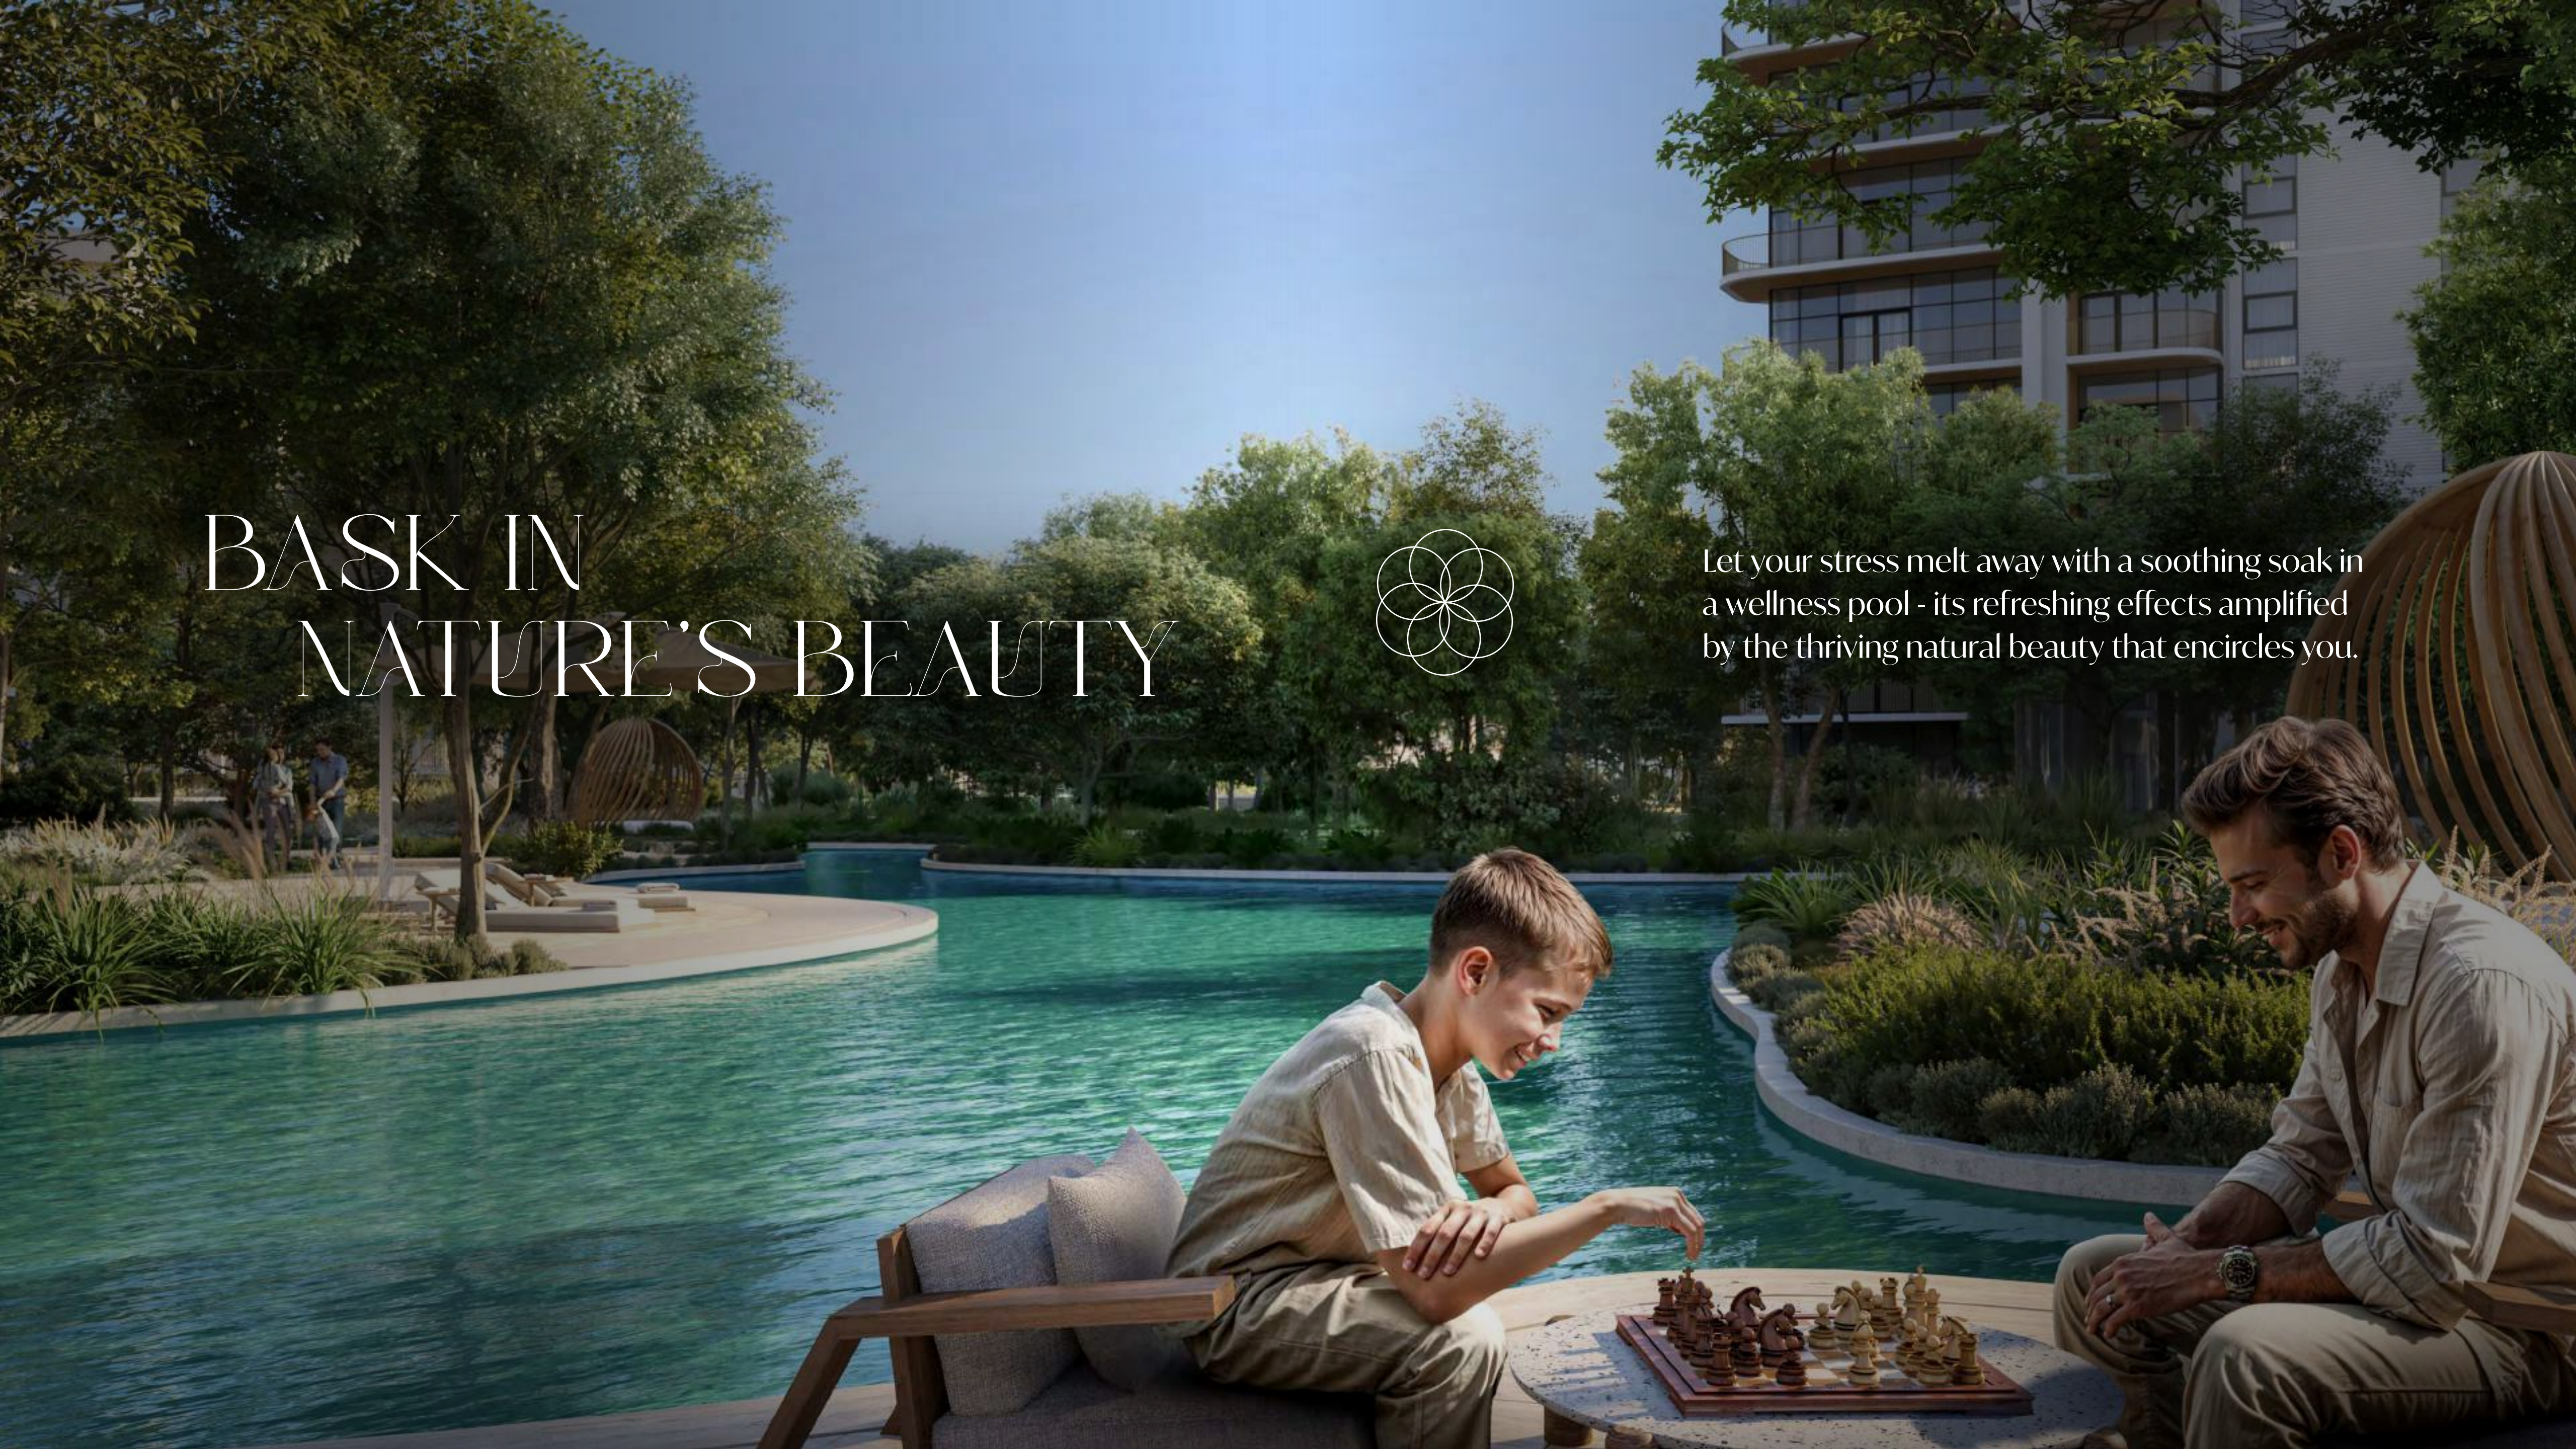

This comes to life in the form of immersive wellness gardens, multiple open platforms for all types of outdoor activities, such as Tai Chi or yoga, verdant parks, invigorating gyms, indulgent spa-style pools and much more.

BREATHE IN
THE STILLNESS
OF YOUR SURROUNDINGS

RETREAT INTO NATURE

Reconnect with yourself and the world around you in one of Capria's many **Wellness Gardens** – lush, thriving public spaces providing the perfect environment for reflection, growth and self-care.

LET WELLNESS
SURROUND YOU

Whether you're immersing yourself in nature's calming embrace, or enjoying an indulgent treatment in the spa, wellness is all around.

BASK IN NATURE'S BEAUTY

Let your stress melt away with a soothing soak in a wellness pool - its refreshing effects amplified by the thriving natural beauty that encircles you.