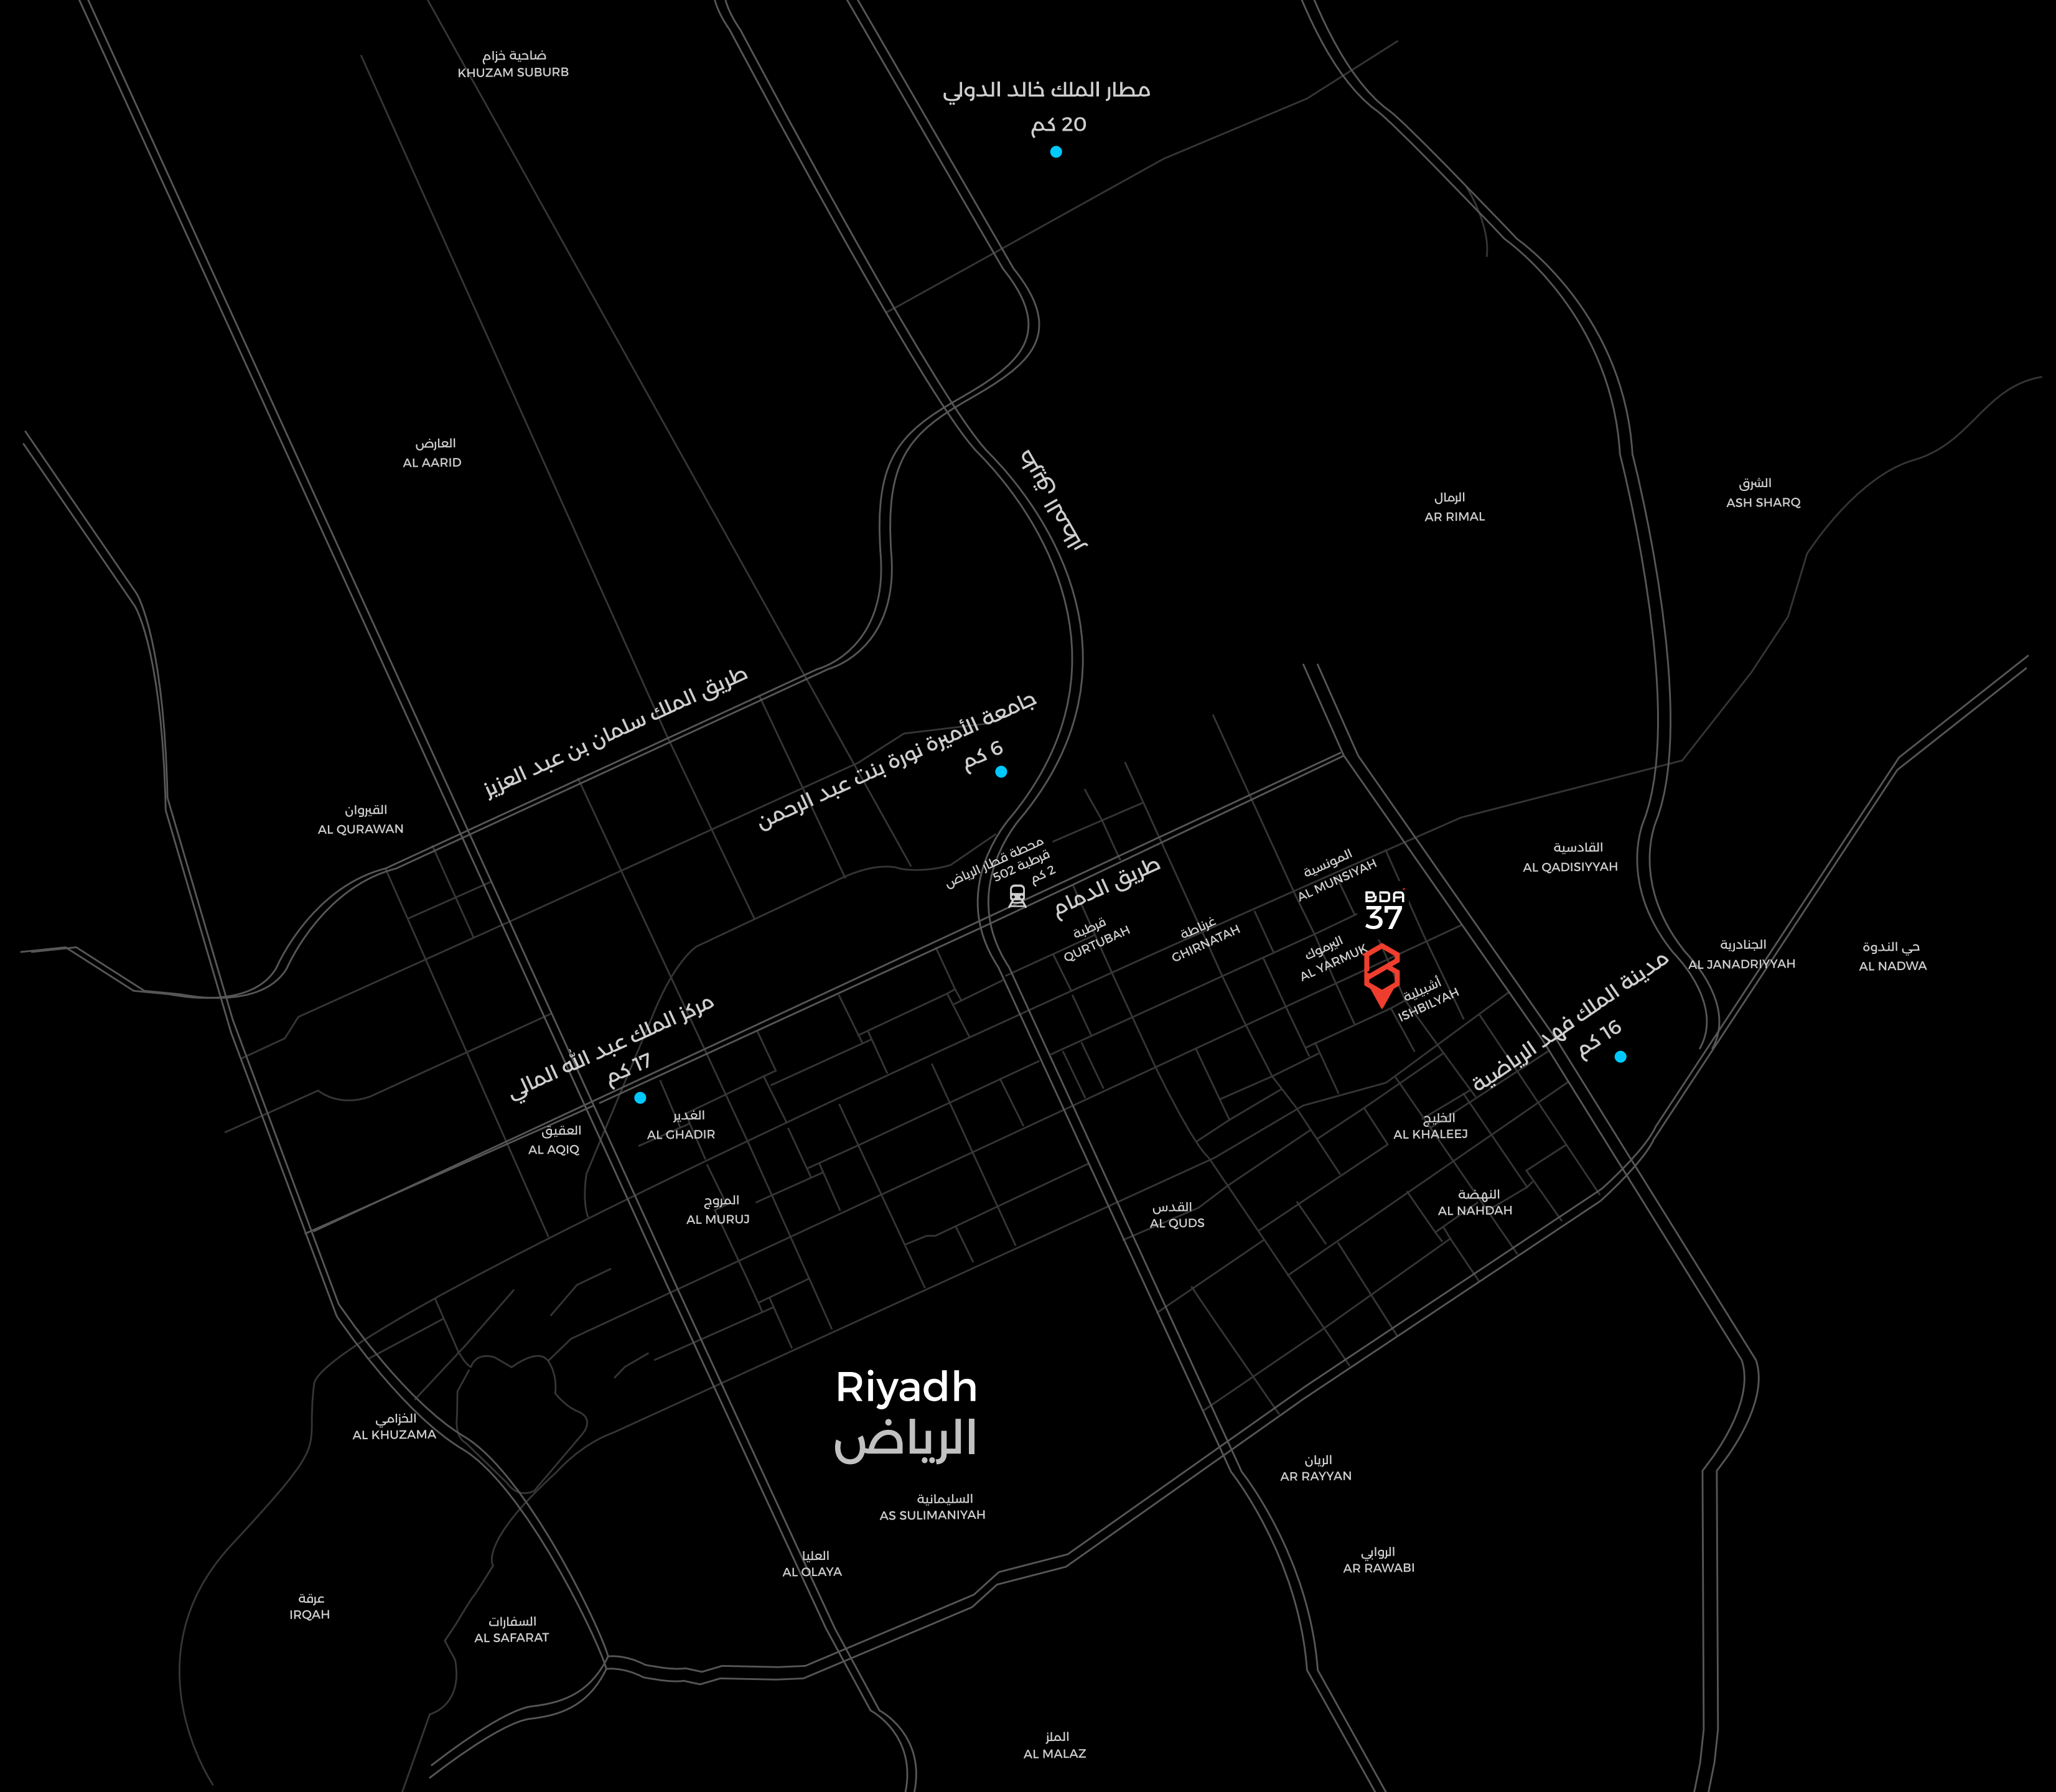

BDA 37

In the heart of Riyadh

- 1 Minute Abdullah bin Qais Bus Station (405)
- 2 Minute King Abdullah Road
- 6 Minute Ishbilyah Metro Station
- 10 Minute Khurais Road
- 15 Minute Eastern Ring Road
- 25 Minute King Khalid International Airport