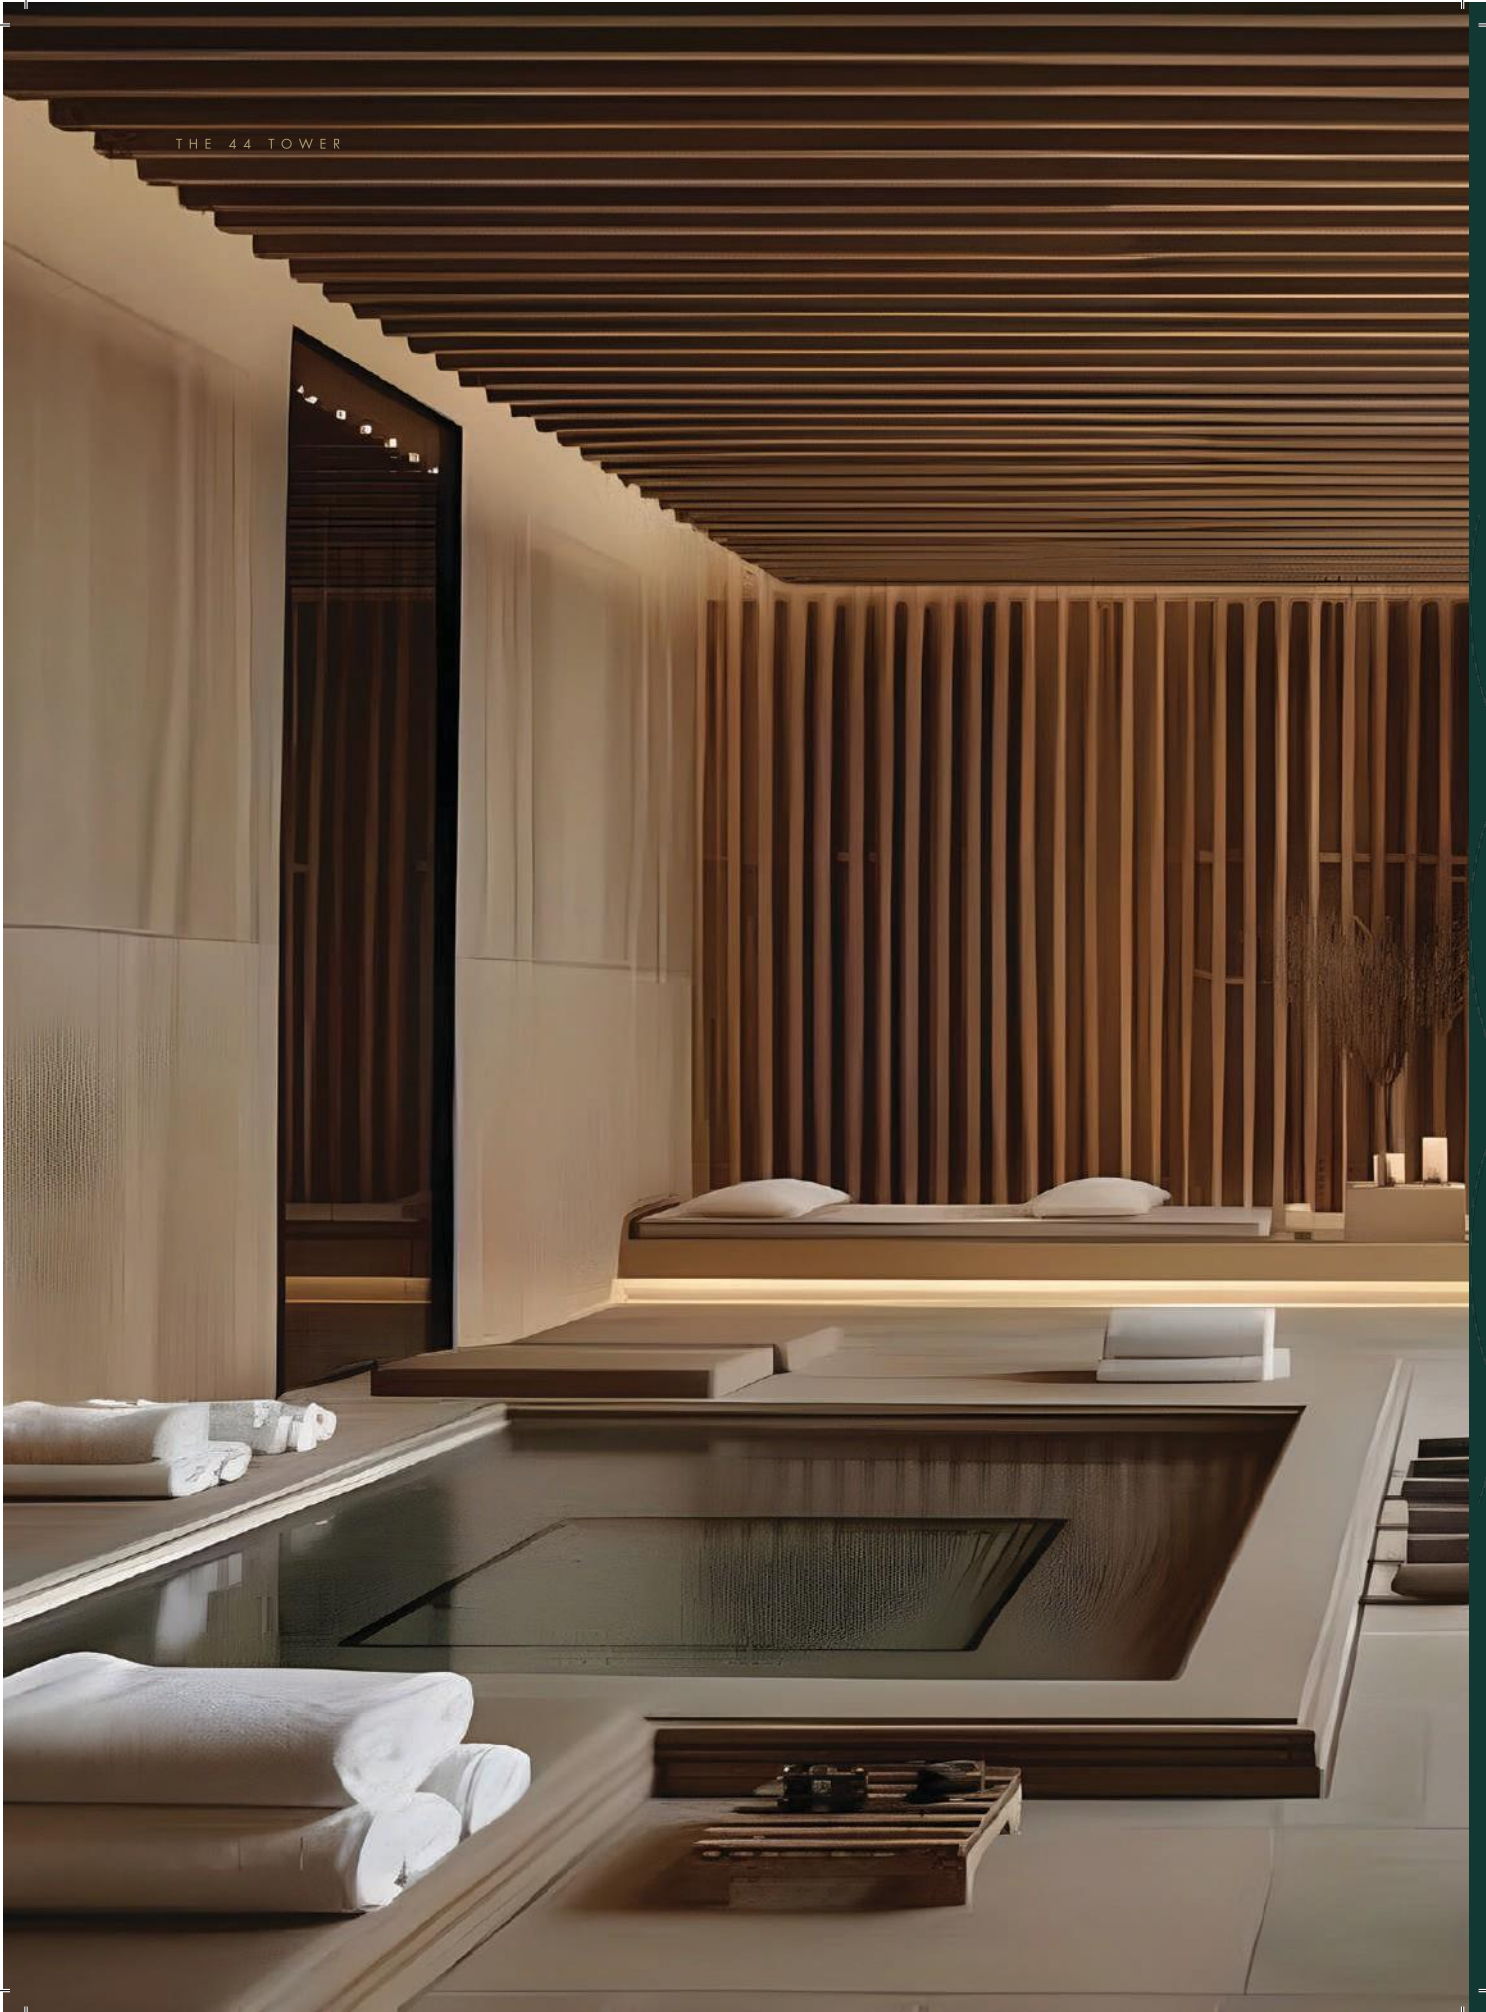

THE ULTIMATE LUXURY EXPERIENCE IN LUSAIL

In the vibrant heart of Lusail, The 44 Tower rises 20 stories high, offering a complete lifestyle blending modern elegance with luxury. The 150 fully furnished units include 1, and 2-bedroom apartments and 8 retail spaces. With panoramic views, premium amenities like an outdoor pool, jacuzzi, sauna, and gym, along with landscaped gardens and play areas, the project provides everything residents need.

THE 44 TOWER

ليست مجرد تجربة..

MORE THAN AN EXPERIENCE..

مسابح
Swimming pools

جيم
Gym

منطقة لعب أطفال
Kids play area

ساونا
Sauna

THE 44 TOWER