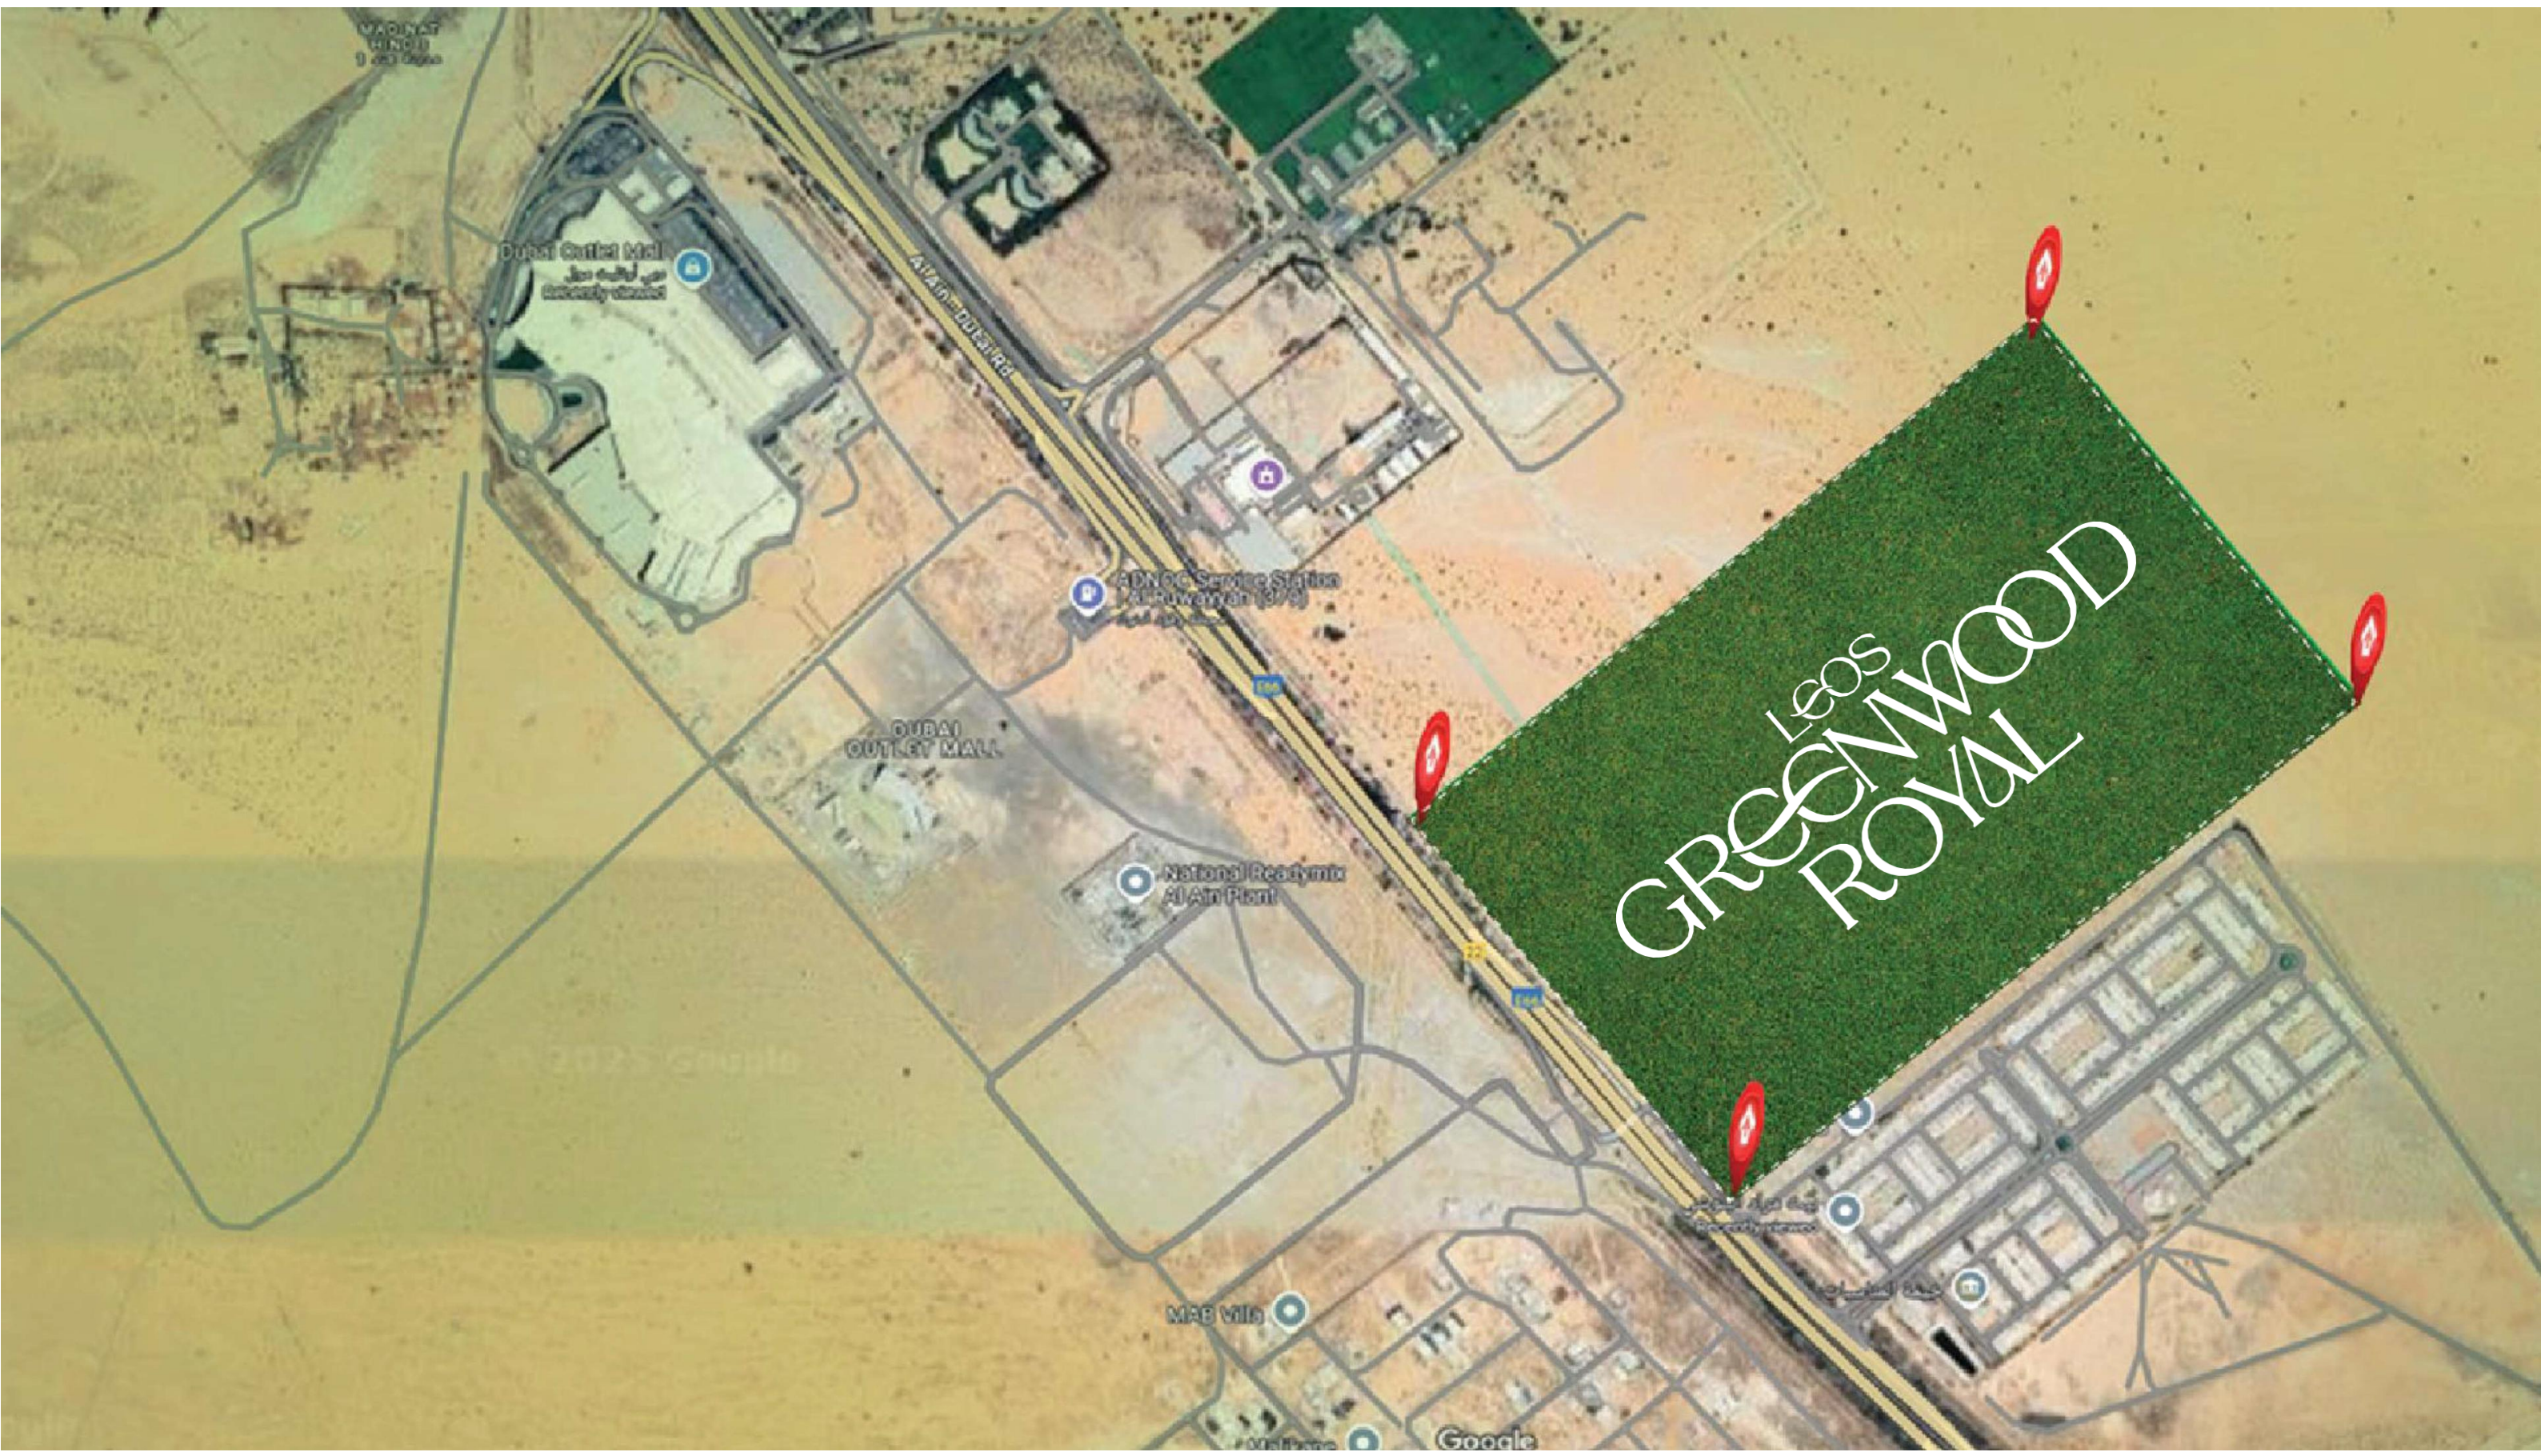

LEOS  
GREENWOOD  
ROYAL

26\_09\_2025  
Sales team internal use.

MEYDAN

SHEIKH MOHAMMED BIN ZAYED ROAD

DUBAI - AL AIN ROAD

SHEIKH ZAYED BIN HAMDAN AL NAHYAN STREET

EMIRATES ROAD

AL MANAMA ROAD

EMIRATES ROAD

DUBAI METRO LINE

GREENWOOD ROYAL  
BY LEOS

16 minutes from  
Downtown Dubai

07 01 17  
KINOL  
0 00 0000

Dubai Outlet Mall  
مركز دبي للتسوق  
Dubai Outlet Mall

Al Ain - Industrial

ADNOC Service Station  
Al Rawayen (379)