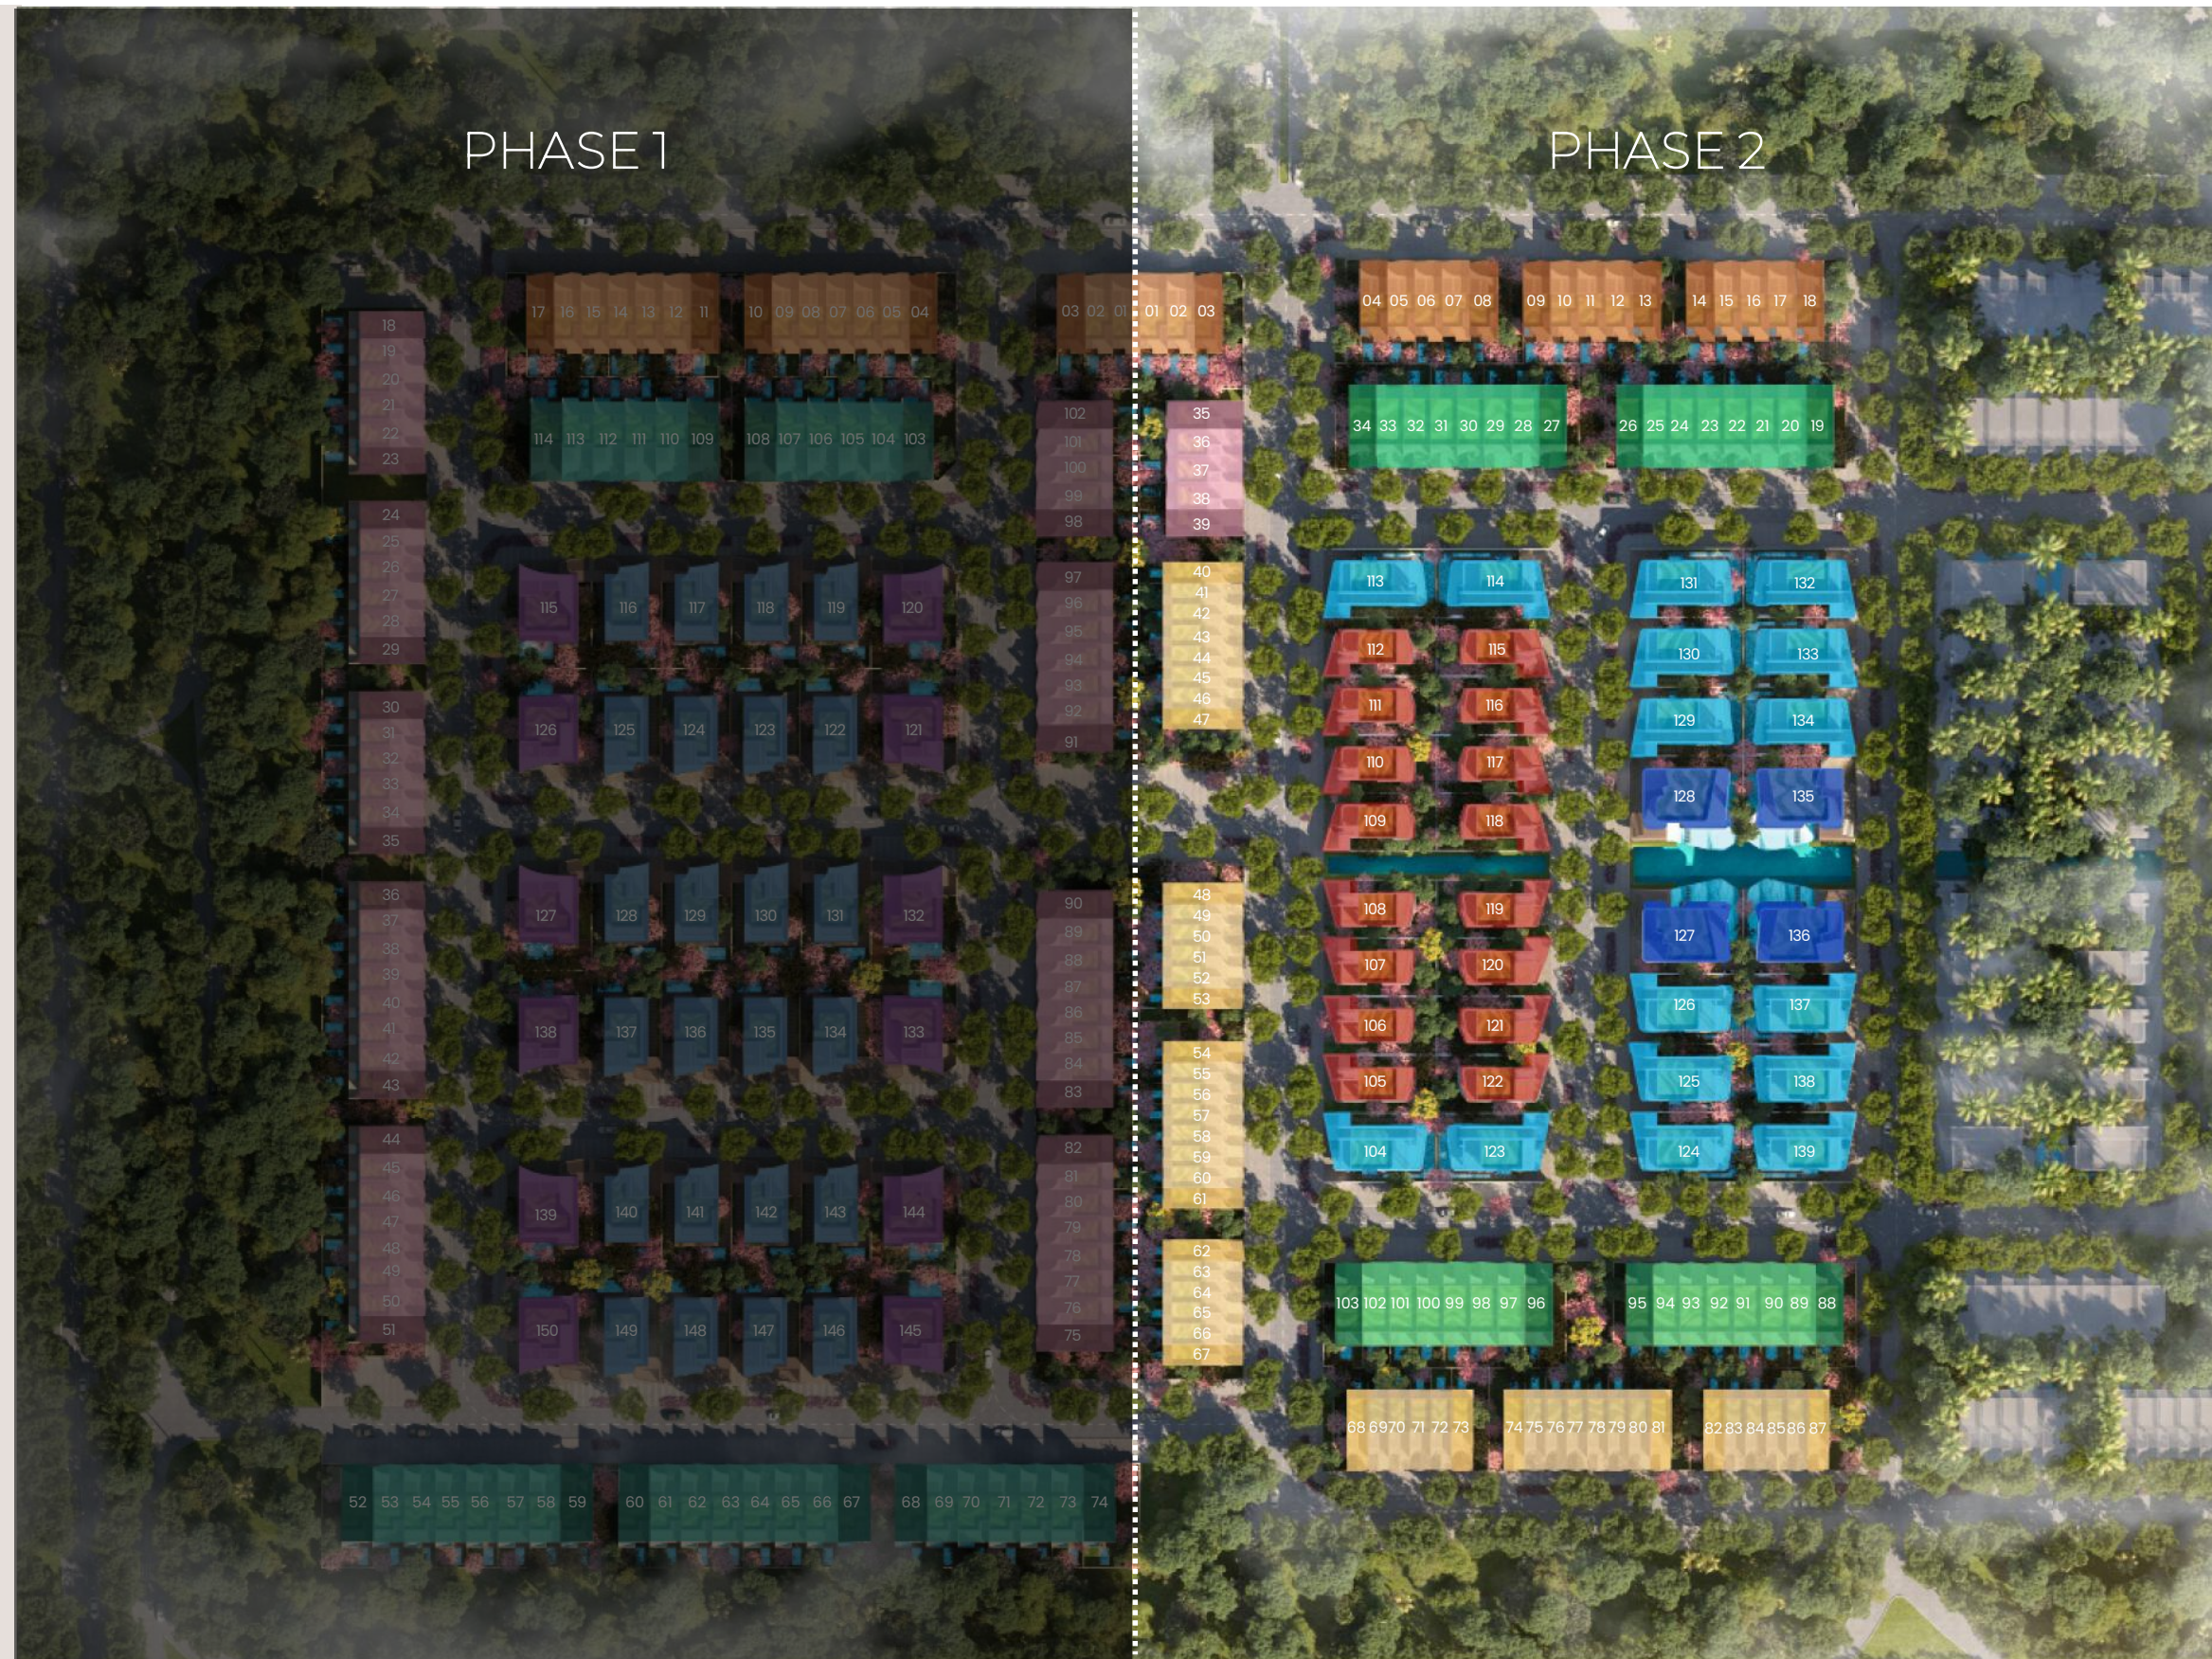

SCHOOL

THE COMMUNITY

LEOS

CLUSTER MAP

LEOS  
GREENWOOD  
ROYAL

PHASE 2  
REGENT'S PARK

- 3 BEDROOM TOWNHOUSE  
MIDDLE UNIT  
3 units
- 3 BEDROOM TOWNHOUSE  
CORNER & END UNIT  
2 units
- 4 BEDROOM TOWNHOUSE  
MIDDLE UNIT  
11 units
- 4 BEDROOM TOWNHOUSE  
CORNER & END UNIT  
7 units
- 3 BEDROOM TOWNHOUSE  
MIDDLE UNIT  
34 units
- 3 BEDROOM TOWNHOUSE  
CORNER & END UNIT  
14 units
- 4 BEDROOM TOWNHOUSE  
MIDDLE UNIT  
24 units
- 4 BEDROOM TOWNHOUSE  
CORNER & END UNIT  
8 units
- 5 BEDROOM Villa  
16 units
- 6 BEDROOM Villa  
16 units
- 7 BEDROOM Villa  
4 units

**THREE BEDROOM**

*TOWNHOUSES*

LEOS

3 BEDROOM TOWNHOUSES  
*Front View*

LEOS

3 BEDROOM TOWNHOUSES  
*Garden View*

LEOS

3 BEDROOM TOWNHOUSES  
*Garden View*

**FOUR BEDROOM**  
*TOWNHOUSES*

LEOS

4 BEDROOM TOWNHOUSES

*Front View*

LEOS

4 BEDROOM TOWNHOUSES  
*Garden View*

LEOS

4 BEDROOM TOWNHOUSES  
*Garden View*

**FIVE BEDROOM**  
*VILLAS*

**SIX BEDROOM**  
*VILLAS*

**SEVEN BEDROOM**  
*VILLAS*