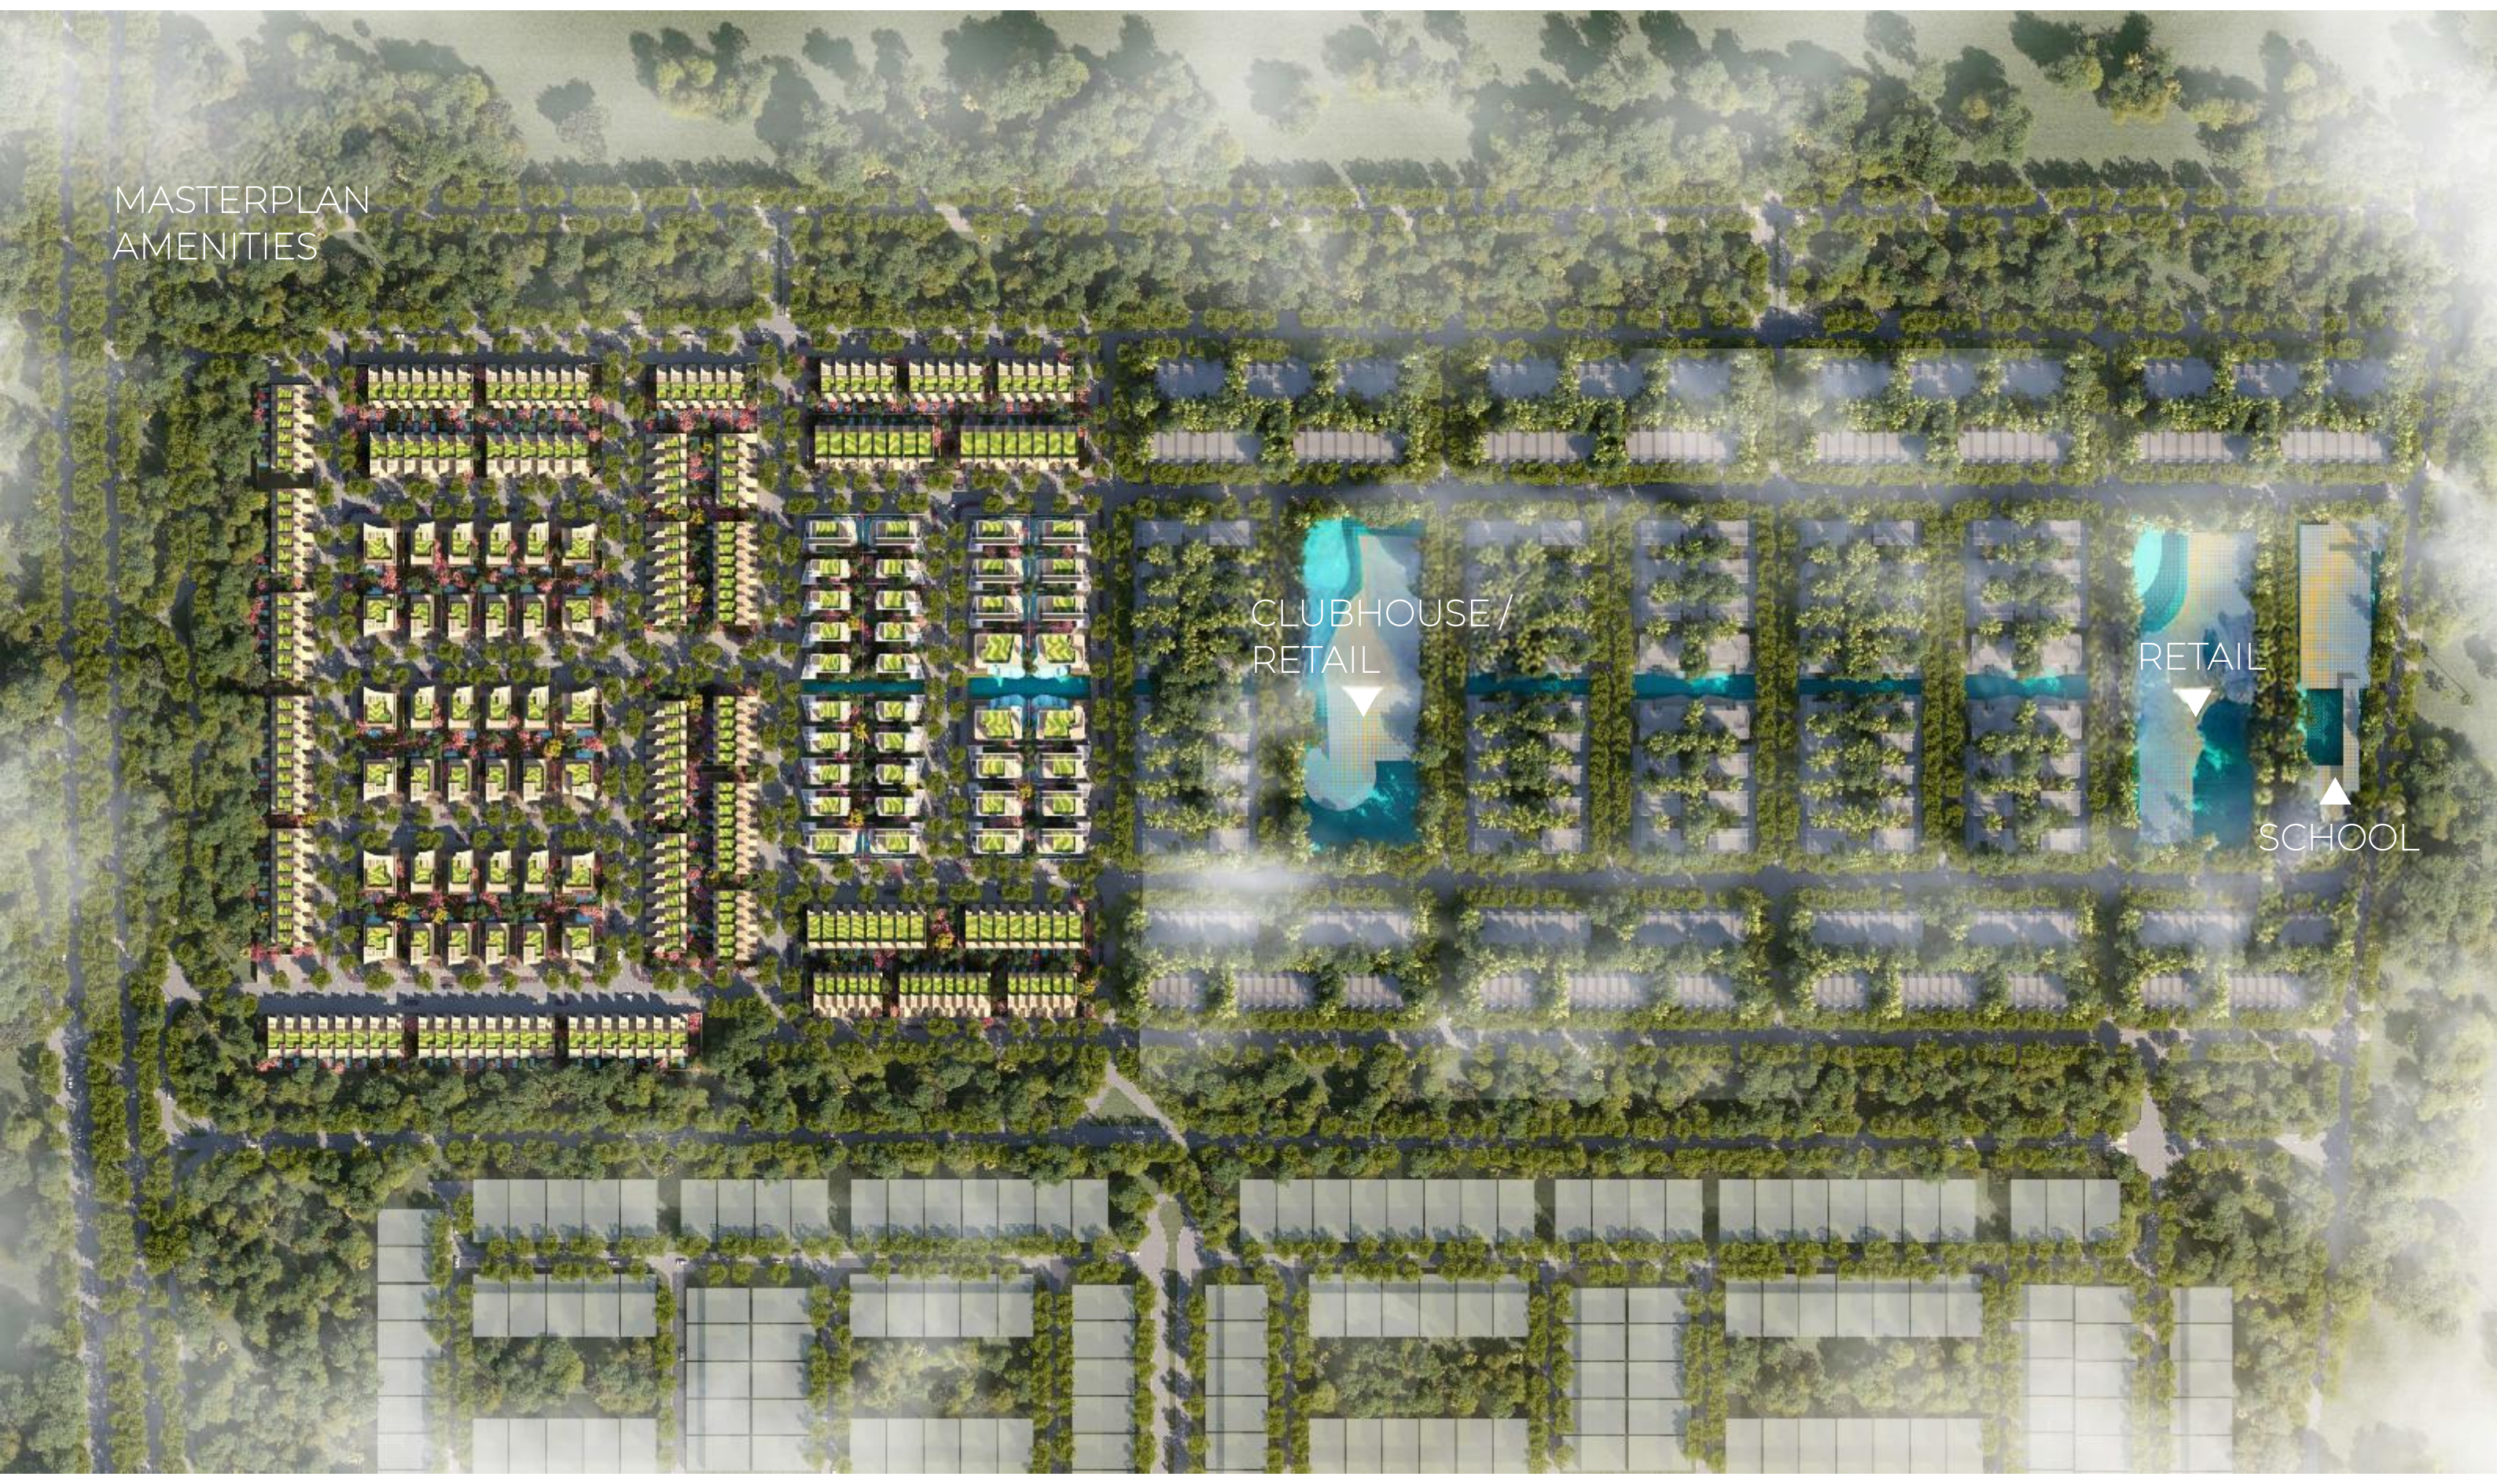

DUBAI  
OUTLET MALL

National Ready Mix  
Al Ain Plant

GREEN LEAFS  
ROYAL

MAB Villa

Google

MASTERPLAN  
AMENITIES

CLUBHOUSE /  
RETAIL

RETAIL

SCHOOL

THE COMMUNITY

LEOS

CLUSTER MAP

LEOS  
GREENWOOD  
ROYAL

PHASE 2  
REGENT'S PARK

- 3 BEDROOM TOWNHOUSE  
MIDDLE UNIT  
3 units
- 3 BEDROOM TOWNHOUSE  
CORNER & END UNIT  
2 units
- 4 BEDROOM TOWNHOUSE  
MIDDLE UNIT  
11 units
- 4 BEDROOM TOWNHOUSE  
CORNER & END UNIT  
7 units
- 3 BEDROOM TOWNHOUSE  
MIDDLE UNIT  
34 units
- 3 BEDROOM TOWNHOUSE  
CORNER & END UNIT  
14 units
- 4 BEDROOM TOWNHOUSE  
MIDDLE UNIT  
24 units
- 4 BEDROOM TOWNHOUSE  
CORNER & END UNIT  
8 units
- 5 BEDROOM Villa  
16 units
- 6 BEDROOM Villa  
16 units
- 7 BEDROOM Villa  
4 units