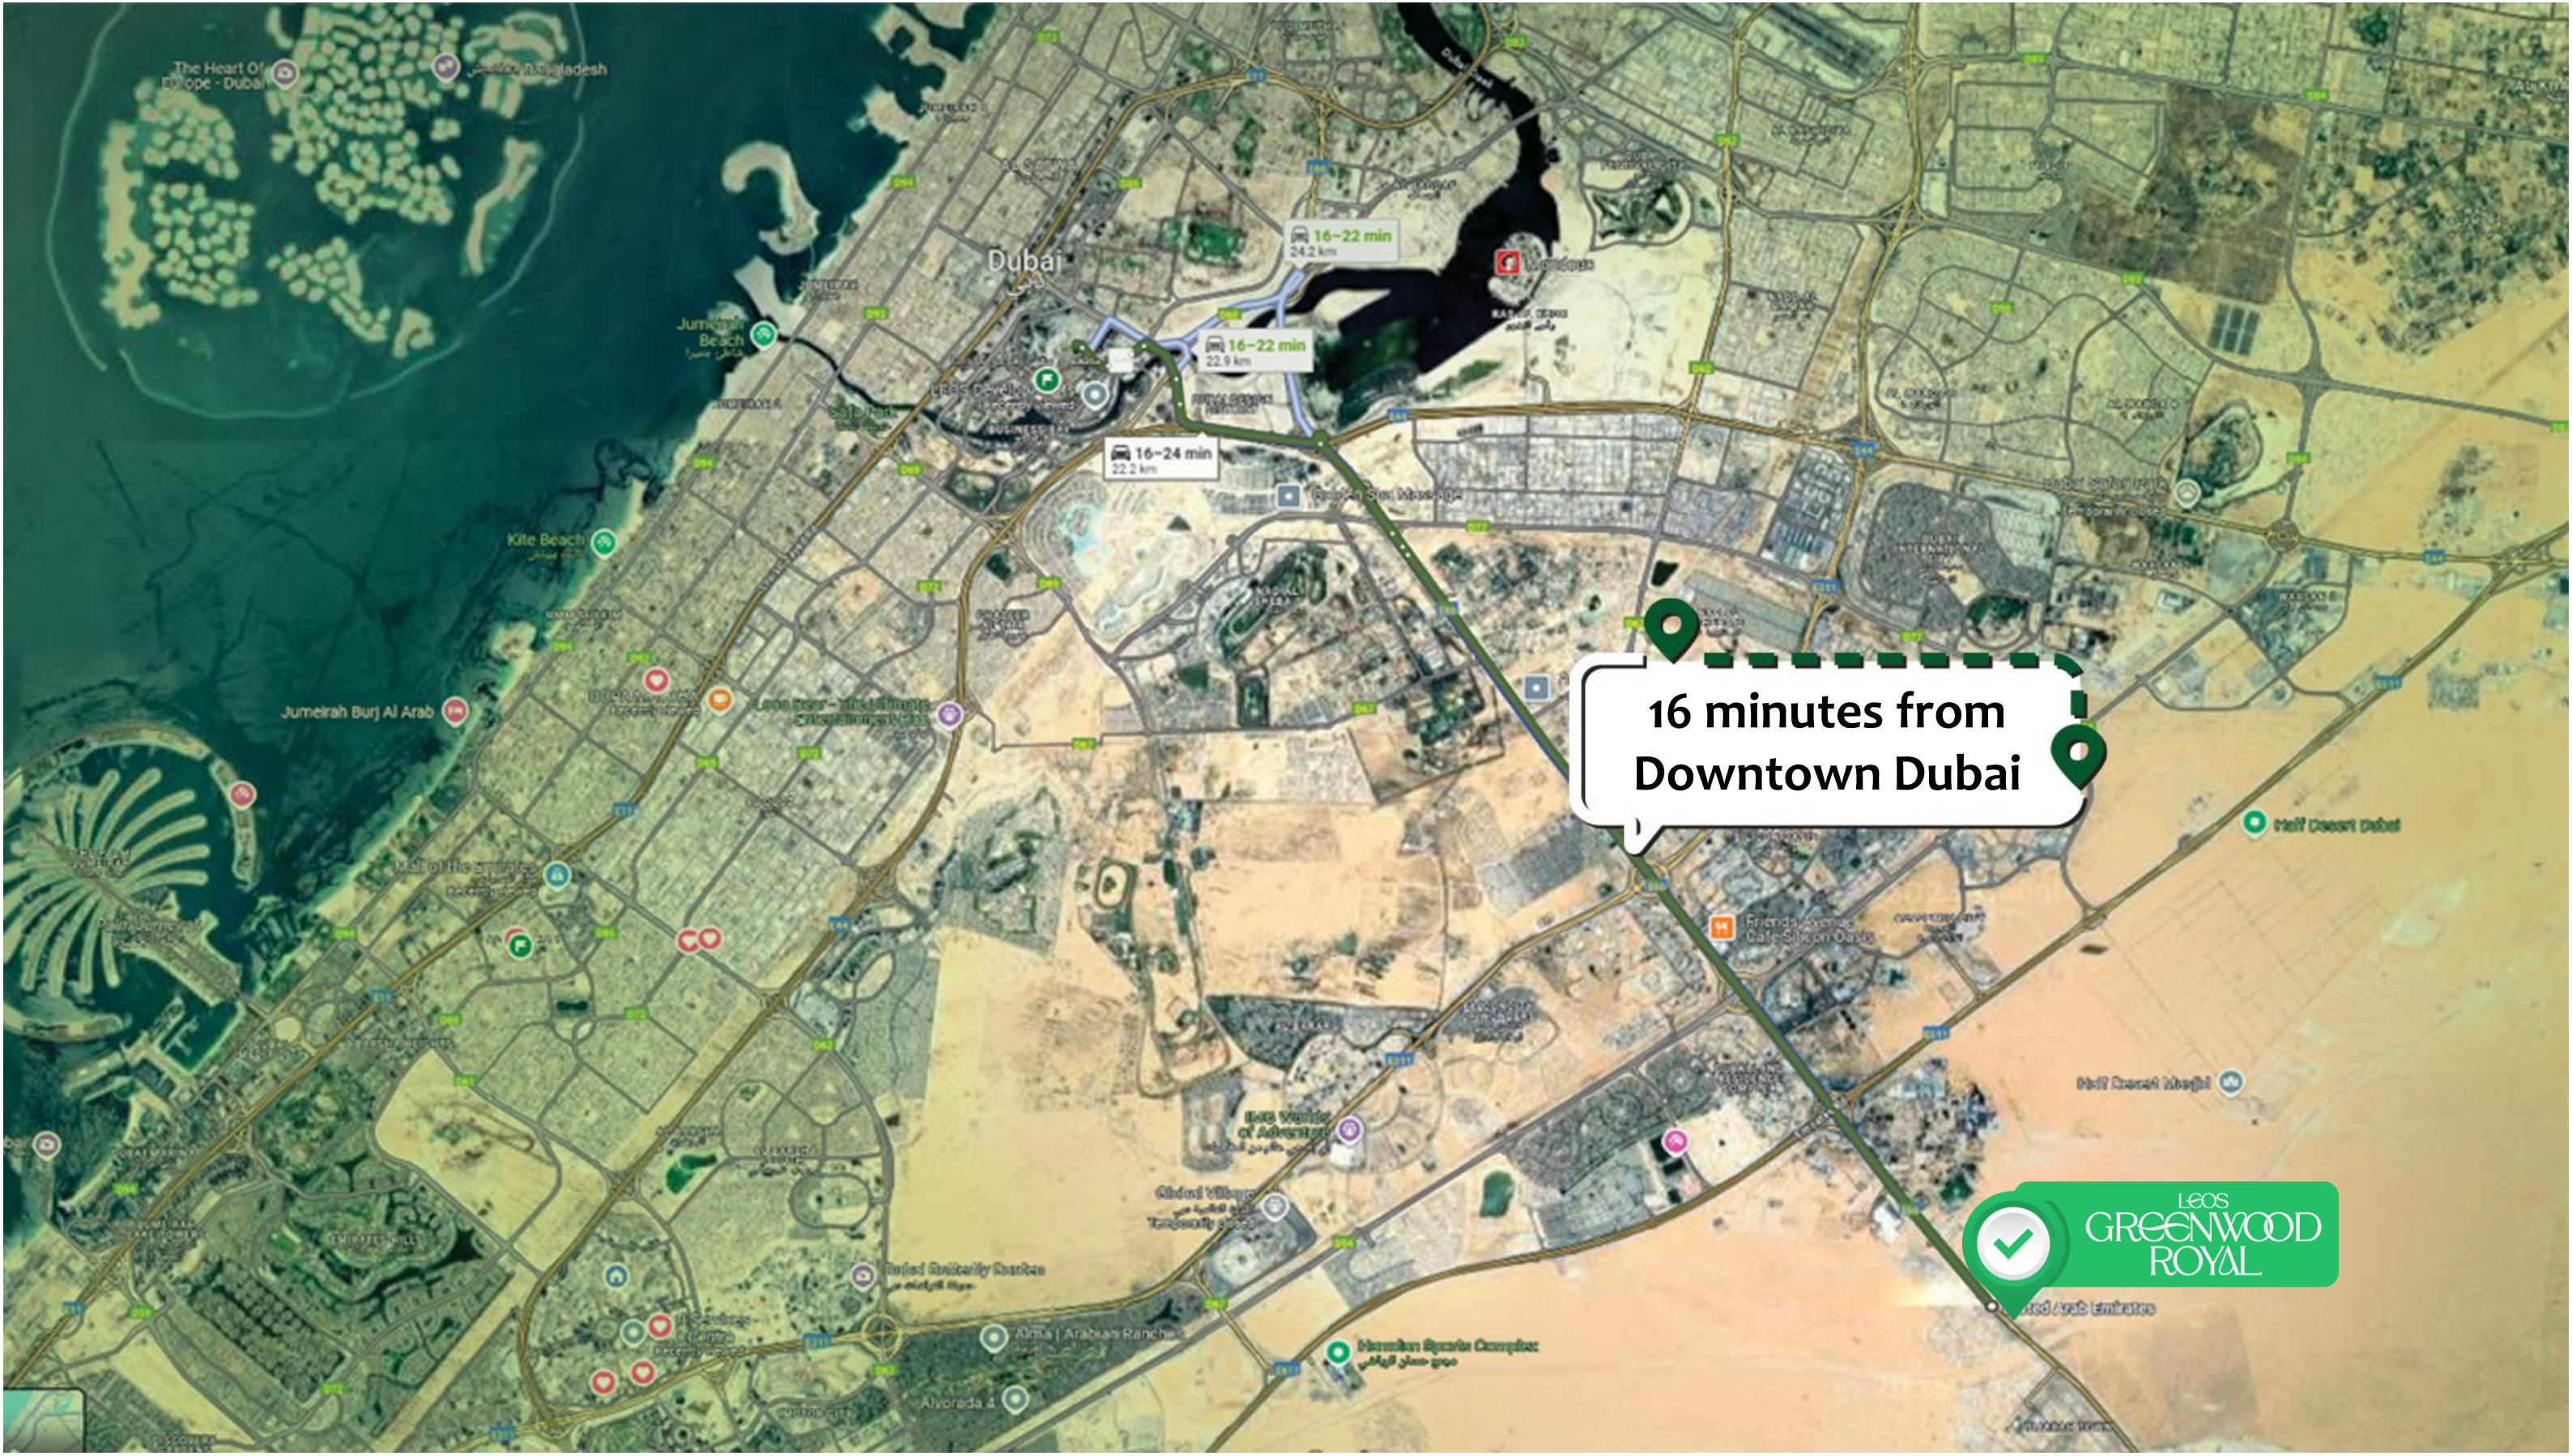

LEOS  
GREENWOOD  
ROYAL

26\_09\_2025  
Sales team internal use.

MEYDAN

SHEIKH MOHAMMED BIN ZAYED ROAD

DUBAI - AL AIN ROAD

SHEIKH ZAYED BIN HAMDAN AL NAHYAN STREET

EMIRATES ROAD

AL MANAMA ROAD

EMIRATES ROAD

DUBAI METRO LINE

GREENWOOD ROYAL  
BY LEOS

16 minutes from  
Downtown Dubai

07 01 17  
KINOL  
0 00 0000

Dubai Outlet Mall  
مركز دبي للتسوق  
Dubai Outlet Mall

Al Ain - Industrial

ADNOC Service Station  
Al Rawayen (379)