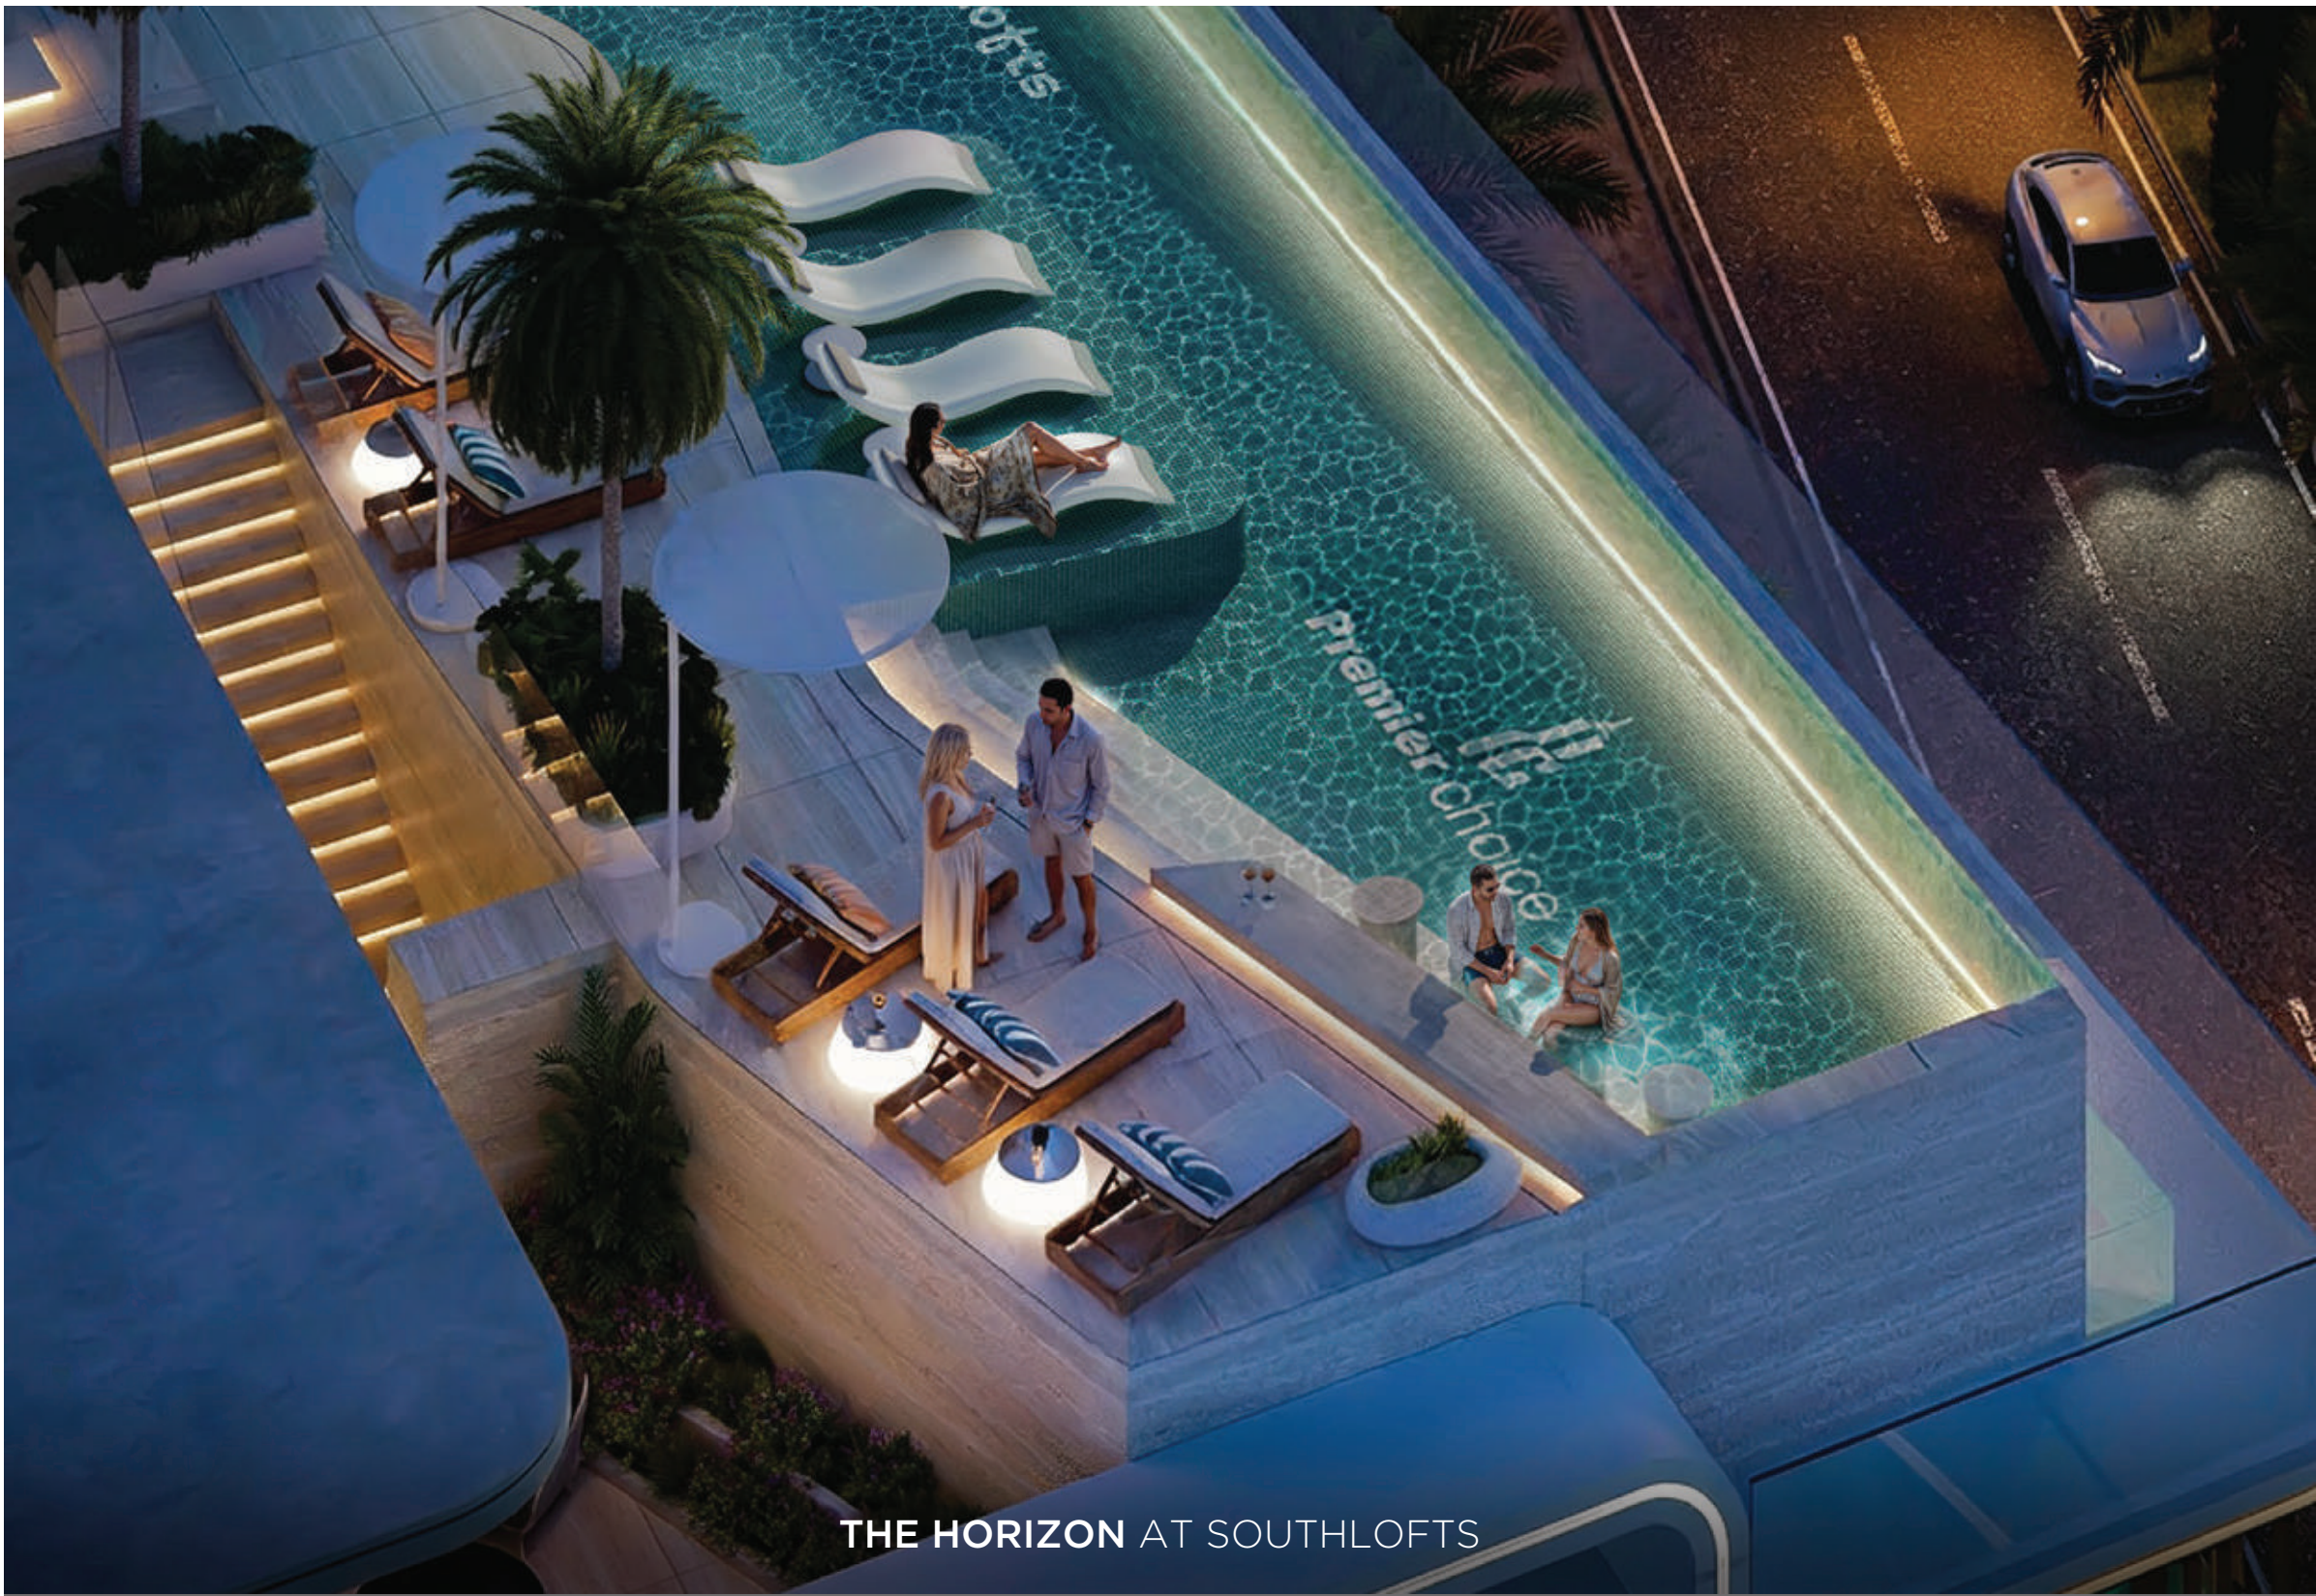

PAWSCAPE & THE GREENS AT SOUTHLIFTS

FLOW AT SOUTHLOFTS

STRIDE AT SOUTHLOFTS

ROOF FLOOR PLAN

THE COMMONS

- 11. THE HORIZON
- 12. FLOAT
- 13. THE HUB

THE SANCTUARY

- 14. THE FORGE
- 15. THE HAVEN

THE HORIZON AT SOUTHLOFTS

ENDLESS BLUE HORIZONS

Water meets sky in a seamless
line of calm.

Swim, settle, and stay awhile;
where the infinity edge and
poolside bar turn every
afternoon into something
beautifully unhurried.

THE FORGE AT SOUTHLOFTS

THE FORGE AT SOUTHLOFTS

THE SANCTUARY AT SOUTHLOFTS

A RITUAL OF RESTORATION

A wellness space designed to reset the body and steady the mind.

Breathe, stretch, move, and return to the world feeling lighter.

Because feeling well should feel effortless.

THE HAVEN AT SOUTHLOFTS

YOUR HAVEN OF RESTORATION

A sanctuary designed for deep reset; warmth, stillness, and sensory calm. The cold plunge stands at its heart, awakening the body and sharpening the mind, before easing you back into balance.