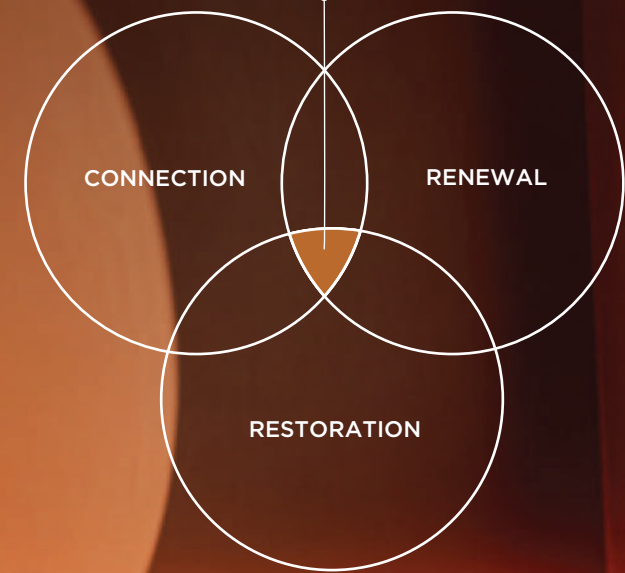

AMENITIES AT SOUTHLOFTS

EFFORTLESSLY ORCHESTRATED

At Southlofts, amenities are shaped around the full rhythm of life; connection, solitude, and restoration.

Spaces for shared moments and easy conversation sit alongside quiet corners for personal pace and reset. Wellness is woven in through movement, breath, and water; designed as a daily ritual, elevating your life.

YOUR HOME
AT SOUTHLOFTS