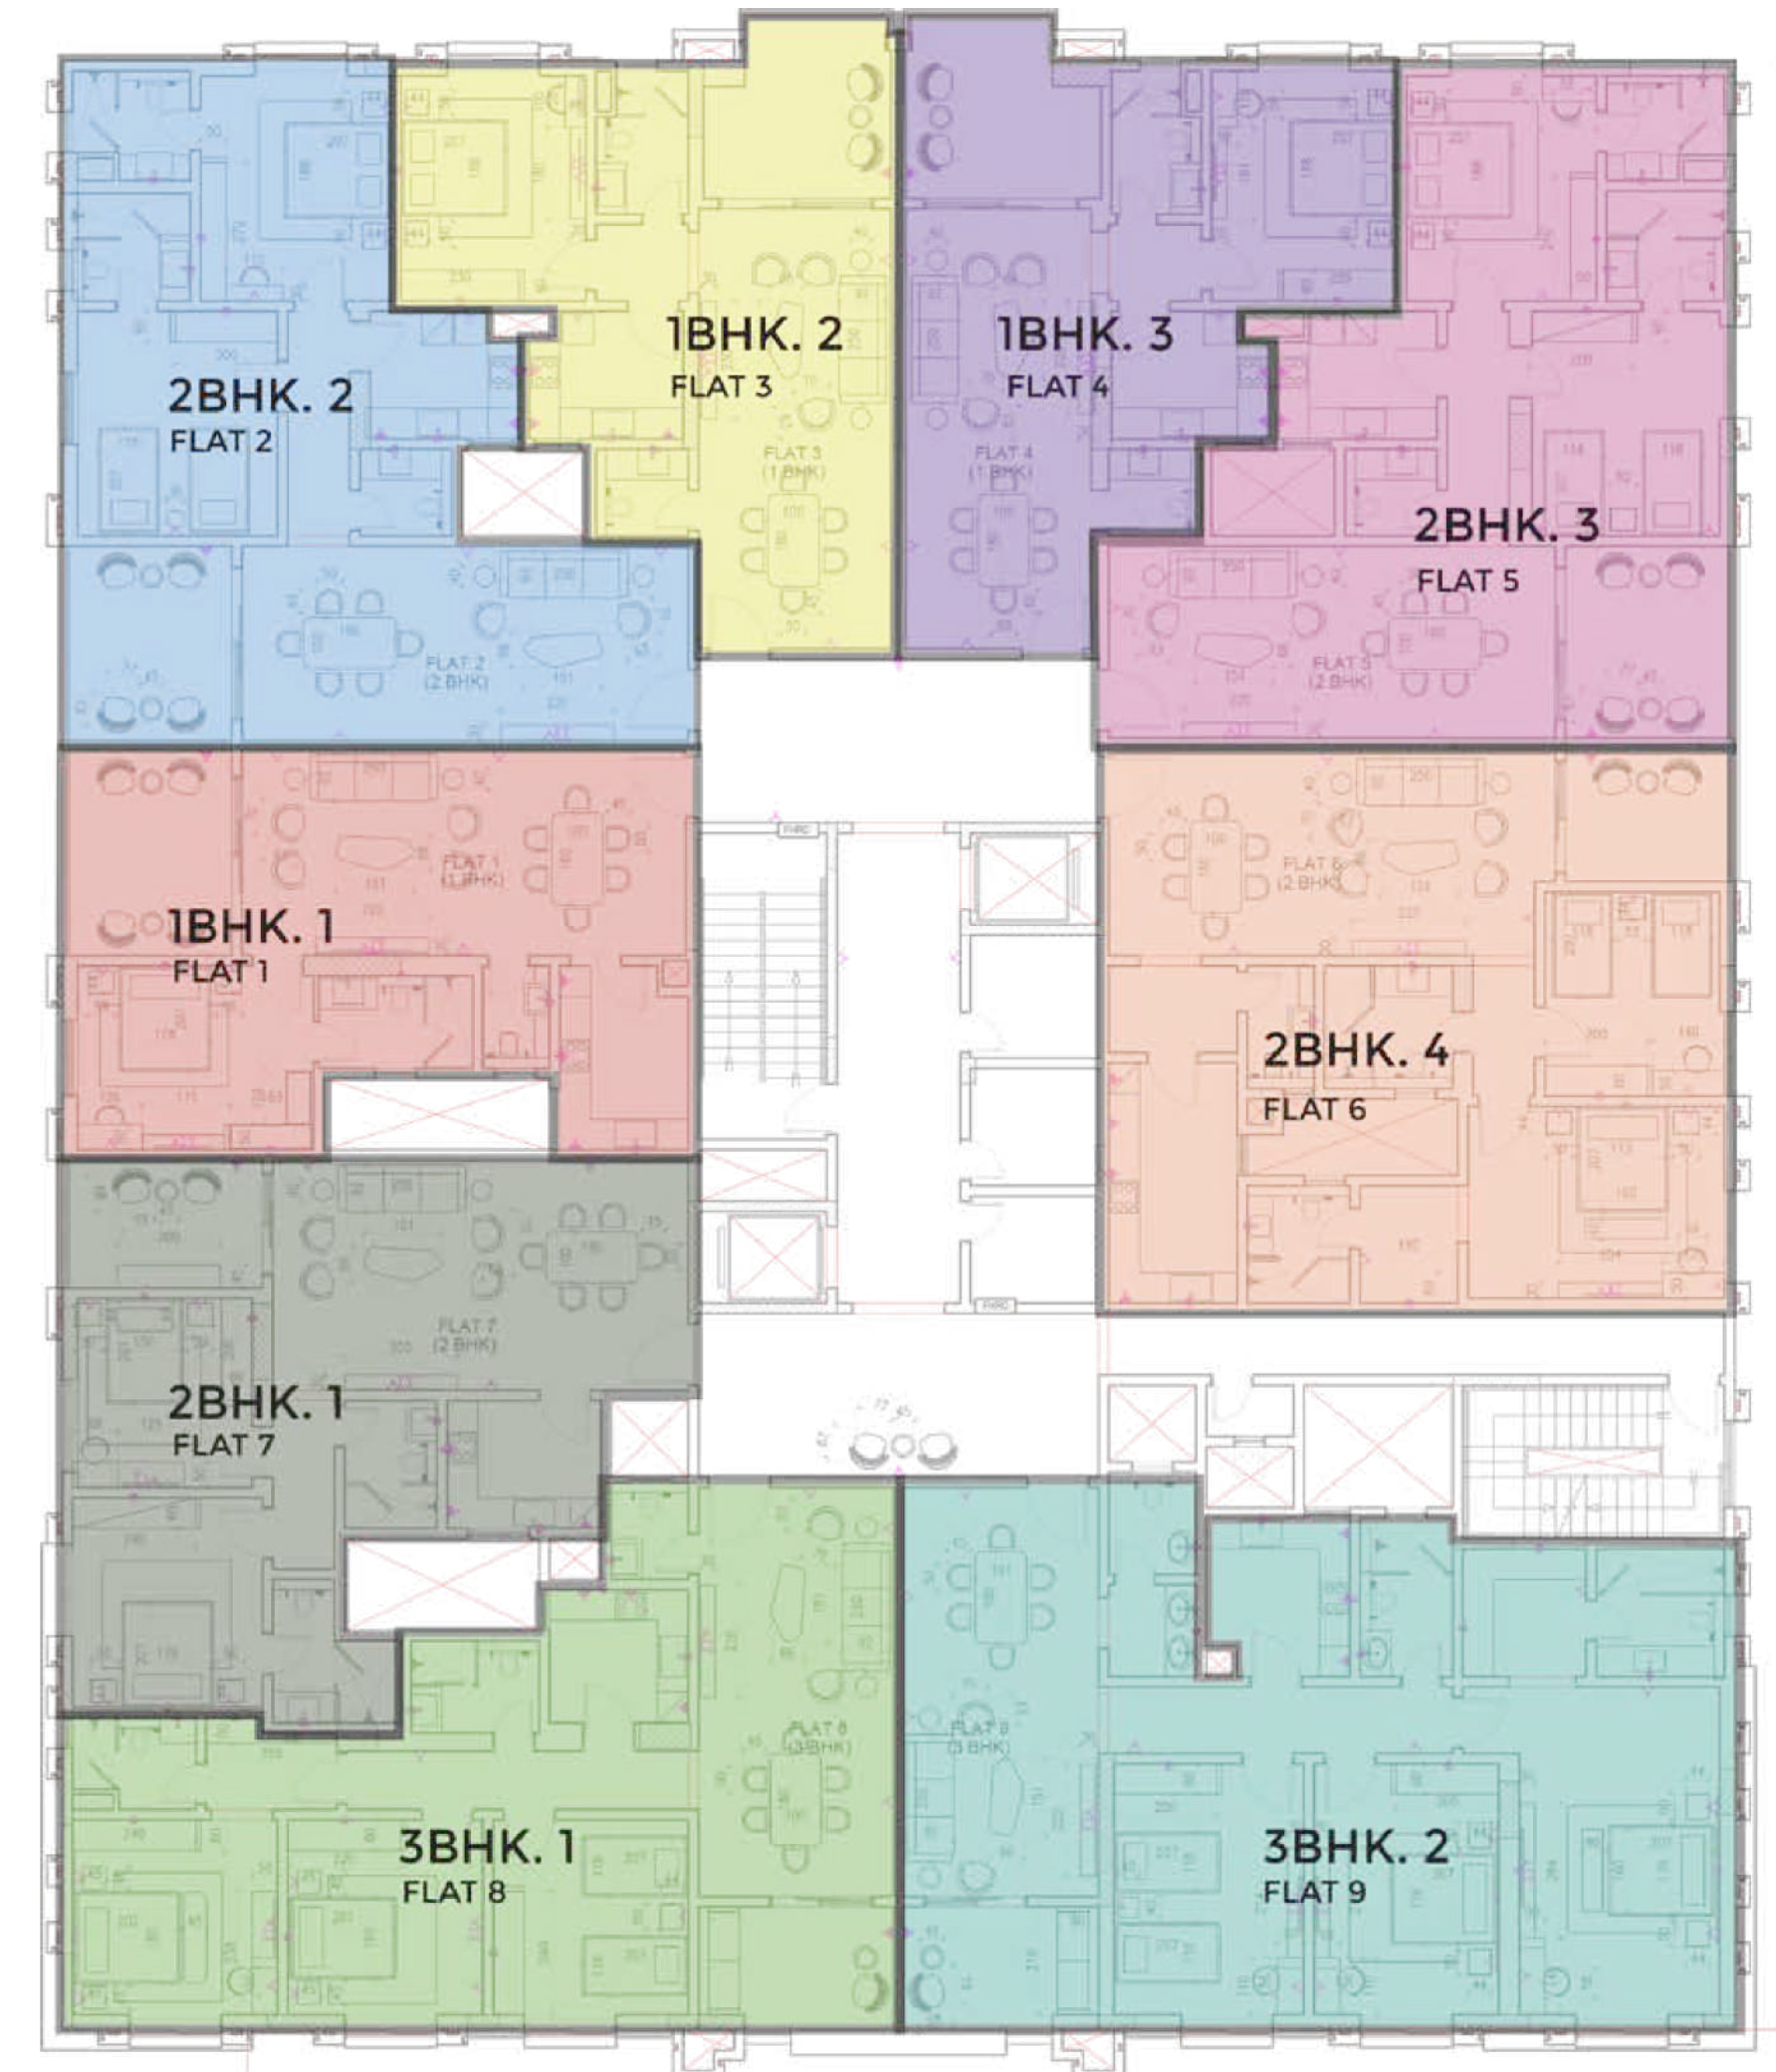

LIVING ROOM

DINING ROOM

KITCHEN

BEDROOM

BATHROOM

FLOOR PLANS

GROSS AREA : 278.30 to 289.80 SQM
 1 MASTER BEDROOM
 1 MASTER BATHROOM
 1 BEDROOM

GROSS AREA : 141.45 SQM
 1 BEDROOM

GROSS AREA : 189.75 SQM
 1 BEDROOM

GROSS AREA : 147.20 SQM
 1 BEDROOM

GROSS AREA : 194.35 SQM
 1 MASTER BEDROOM
 1 MASTER BATHROOM
 1 BEDROOM

GROSS AREA : 90.85 SQM
 BEDROOM 1

GROUND FLOOR

GROSS AREA : 102.35 to 103.50 SQM
 1 MASTER BEDROOM
 1 MASTER BATHROOM
 1 BALCONY

GROSS AREA : 151.80 SQM
 CORRIDOR
 1 MASTER BEDROOM
 1 MASTER DRESSING
 1 MASTER BATHROOM
 1 BALCONY

GROSS AREA : 136.58 TO 138.00 SQM
 CORRIDOR
 1 MASTER BEDROOM
 1 MASTER BATHROOM
 1 BALCONY

GROSS AREA : 155.25 SQM
 CORRIDOR
 2 BEDROOMS
 1 MASTER BEDROOM
 1 MASTER BATHROOM
 1 MASTER DRESSING

GROSS AREA : 106.95 SQM
 1 MASTER BEDROOM
 1 MASTER BATHROOM
 1 BALCONY

GROSS AREA : 193.20 SQM
 CORRIDOR
 2 BEDROOMS
 1 MASTER BEDROOM
 1 MASTER BATHROOM
 1 MASTER DRESSING
 1 BALCONY

GROSS AREA : 126.50 SQM
 CORRIDOR
 1 MASTER BEDROOM
 1 MASTER BATHROOM
 1 BALCONY