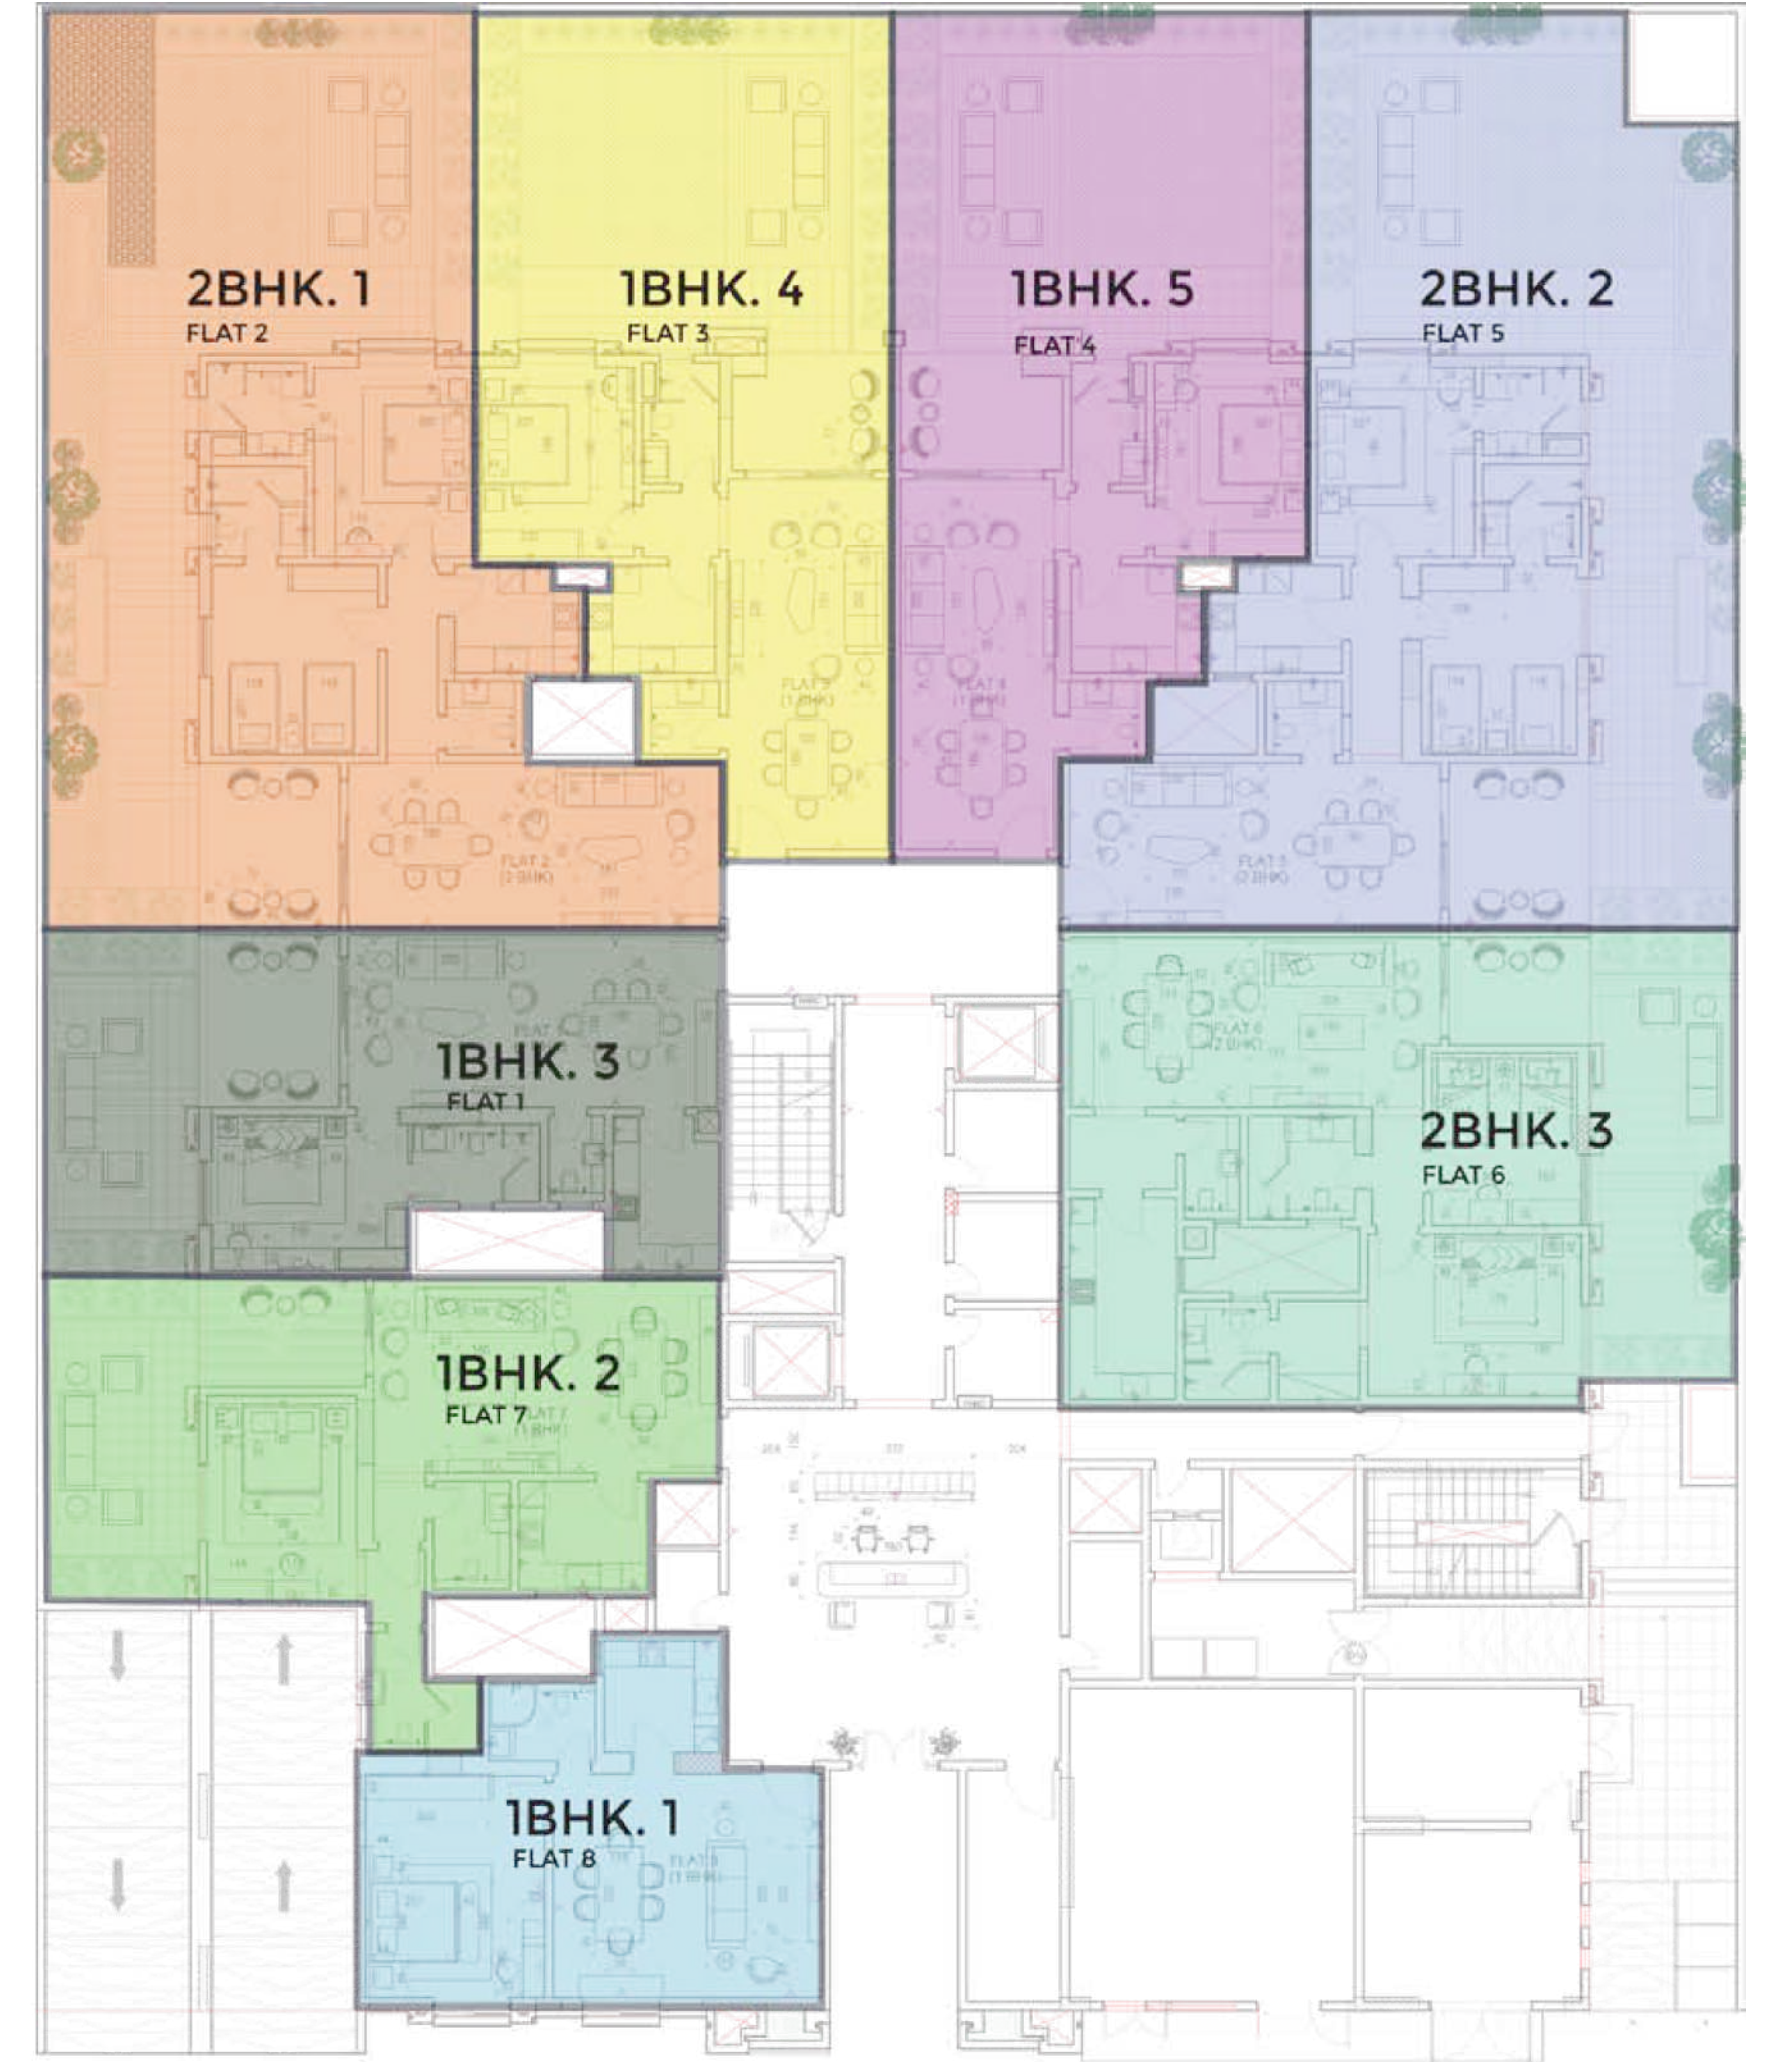

LOBBY ENTRANCE

AMENITIES

POOL AREA
OUTDOOR SEATINGS
FITNESS CENTER

POOL AREA

OUTDOOR SEATINGS

FITNESS CENTER

INTERIOR

LIVING ROOM
DINING ROOM
KITCHEN
BEDROOM
BATH ROOM

LIVING ROOM

DINING ROOM

KITCHEN

BEDROOM

BATHROOM

FLOOR PLANS

GROSS AREA : 278.30 to 289.80 SQM
 1 MASTER BEDROOM
 1 MASTER BATHROOM
 1 BEDROOM

GROSS AREA : 141.45 SQM
 1 BEDROOM

GROSS AREA : 189.75 SQM
 1 BEDROOM

GROSS AREA : 147.20 SQM
 1 BEDROOM

GROSS AREA : 194.35 SQM
 1 MASTER BEDROOM
 1 MASTER BATHROOM
 1 BEDROOM

GROSS AREA : 90.85 SQM
 BEDROOM 1

GROUND FLOOR

GROSS AREA : 102.35 to 103.50 SQM
 1 MASTER BEDROOM
 1 MASTER BATHROOM
 1 BALCONY

GROSS AREA : 151.80 SQM
 CORRIDOR
 1 MASTER BEDROOM
 1 MASTER DRESSING
 1 MASTER BATHROOM
 1 BALCONY

GROSS AREA : 136.58 TO 138.00 SQM
 CORRIDOR
 1 MASTER BEDROOM
 1 MASTER BATHROOM
 1 BALCONY

GROSS AREA : 155.25 SQM
 CORRIDOR
 2 BEDROOMS
 1 MASTER BEDROOM
 1 MASTER BATHROOM
 1 MASTER DRESSING